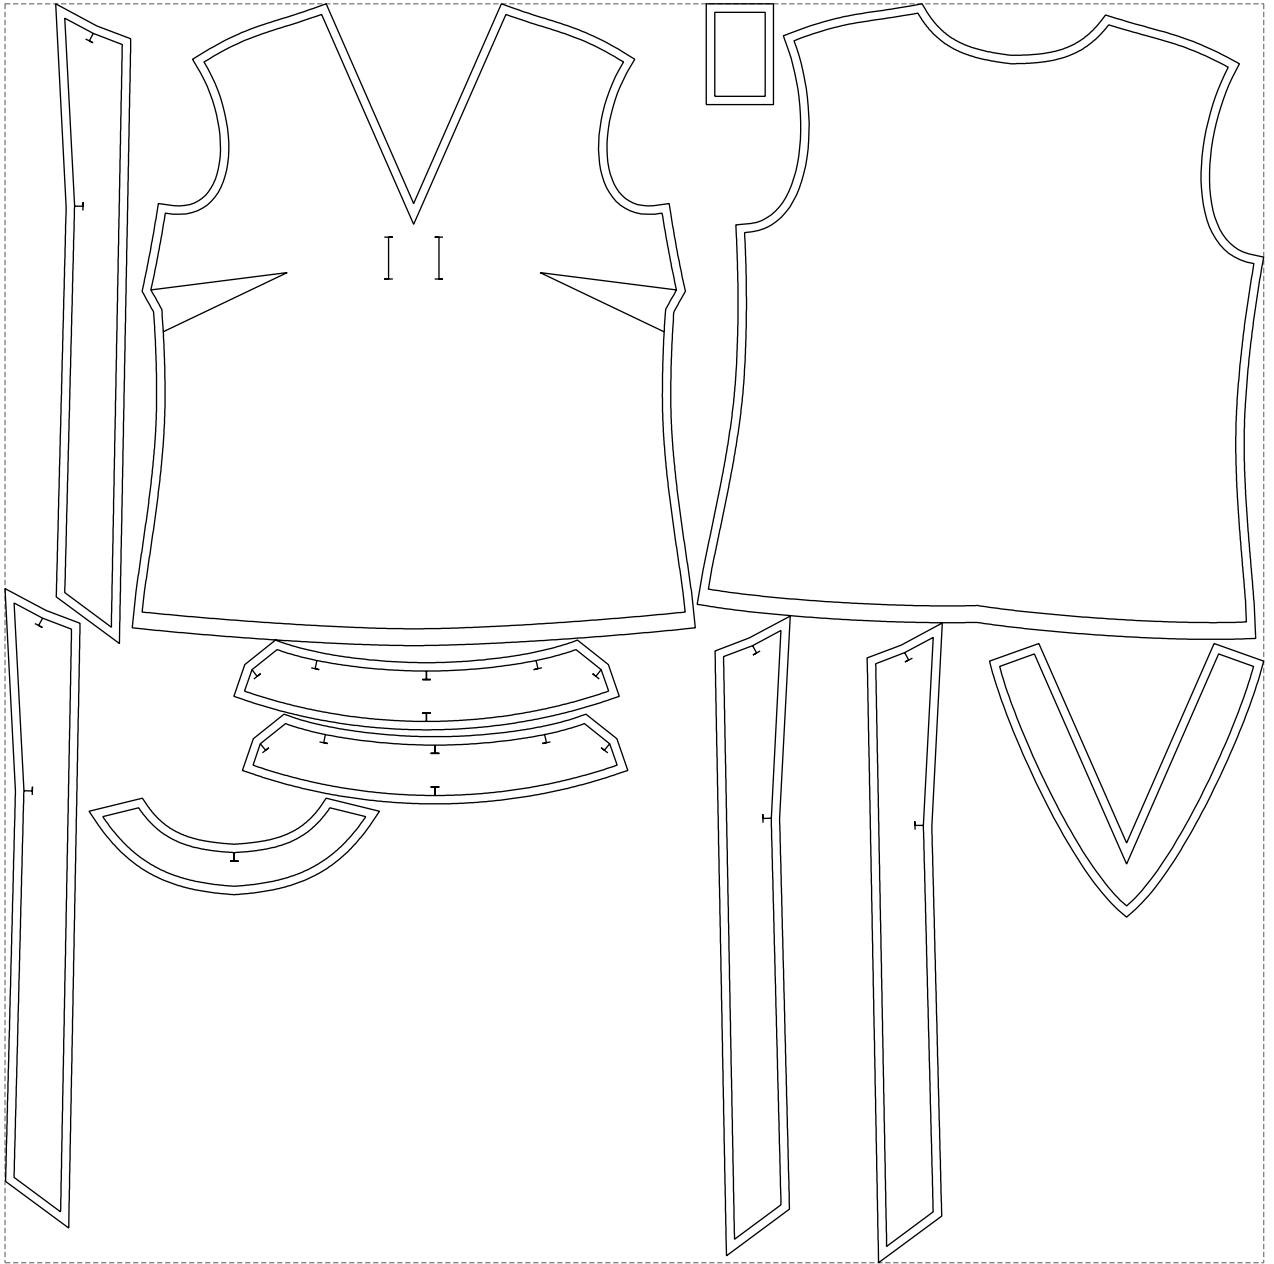

Not for print

Paper size: A4, size:1399.00 x764.39 mm

# Example

size:1499.00 x1499.60 mm

Maneken =1 ver.0

rz\_1=170

rz\_16=112

rz\_17=96.2

rz\_18=94

rz\_19=120

rz\_20=117

---

. . . . .  
. . . . .  
. . . . .