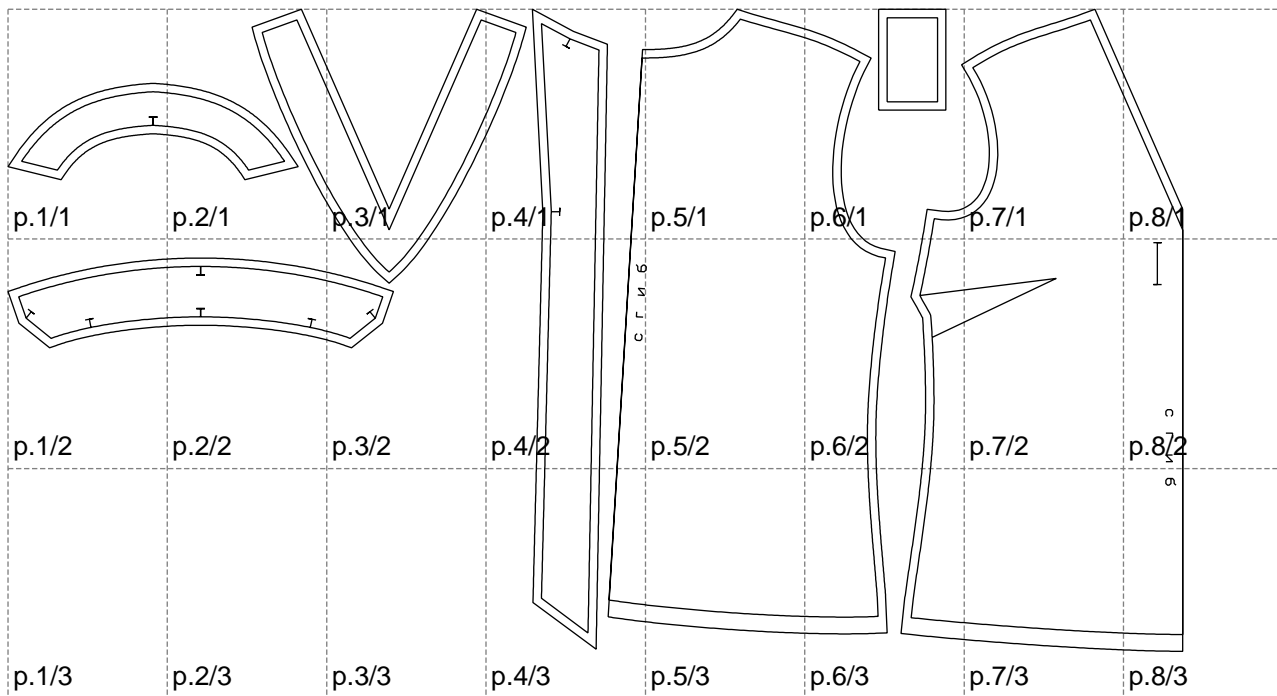

Not for print

Paper size: A4, size:1399.00 x764.39 mm

# Example

size:1499.00 x1499.60 mm

Maneken =1 ver.0

rz\_1=170

rz\_16=112

rz\_17=96.2

rz\_18=94

rz\_19=120

rz\_20=117

---

. . . . .  
. . . . .  
. . . . .