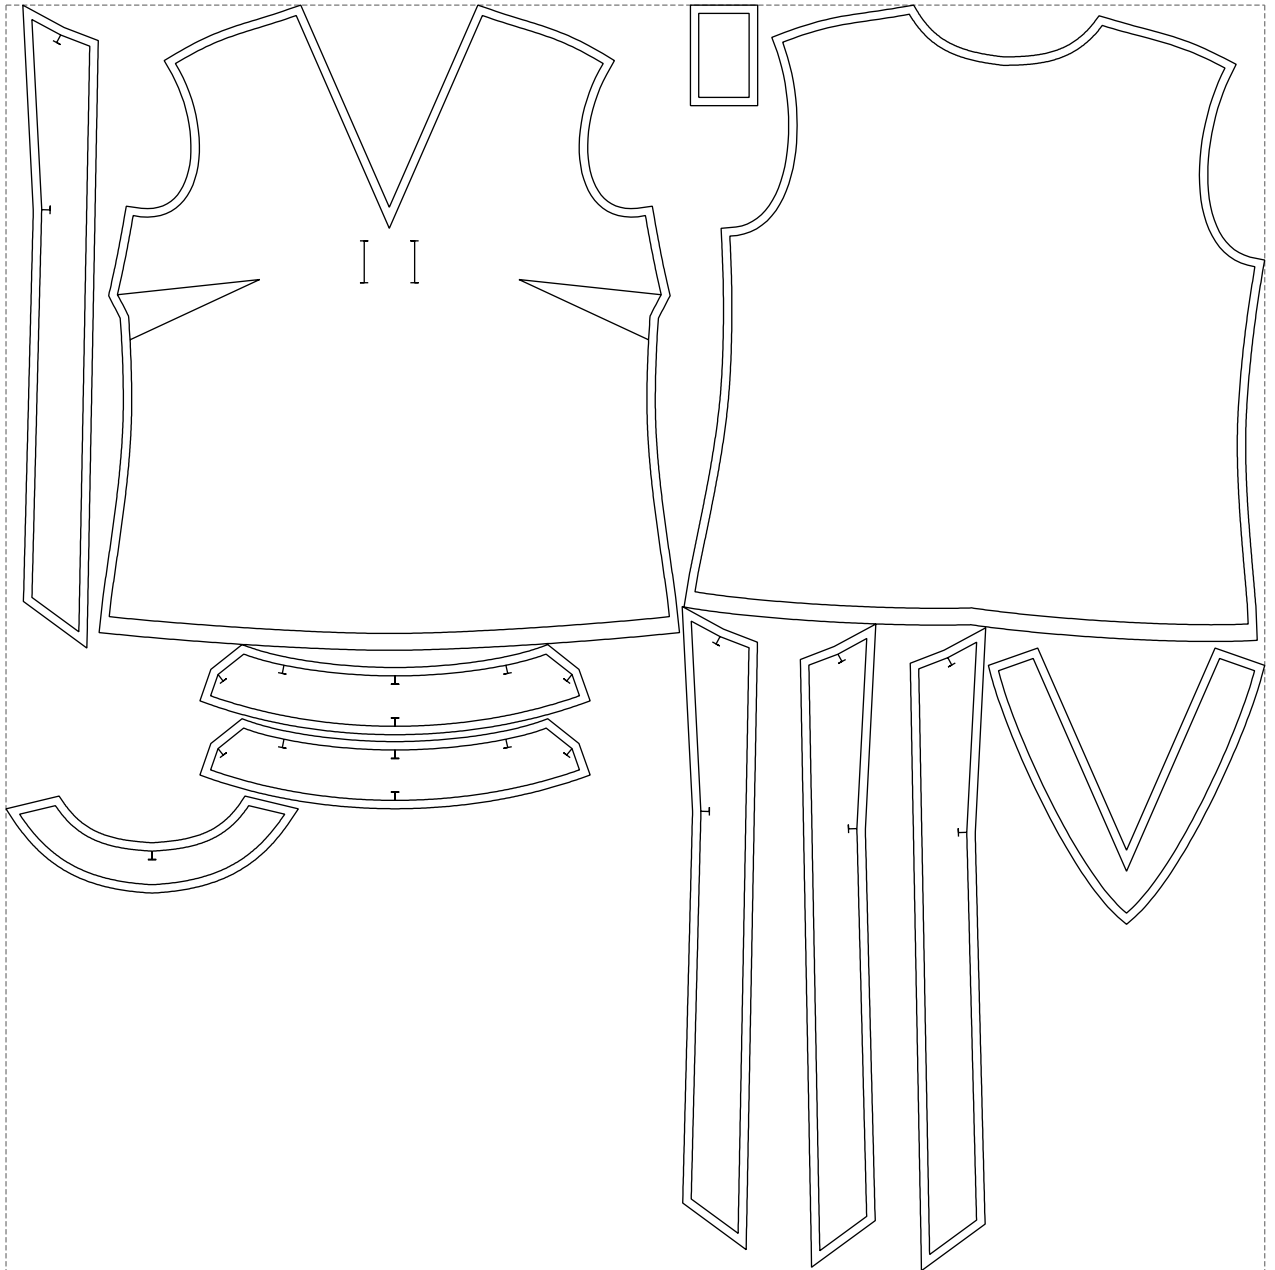

Not for print

Paper size: A4, size:1399.00 x768.62 mm

# Example

size:1499.00 x1507.76 mm

Maneken =1 ver.0

rz\_1=170

rz\_16=116

rz\_17=100

rz\_18=98.8

rz\_19=124