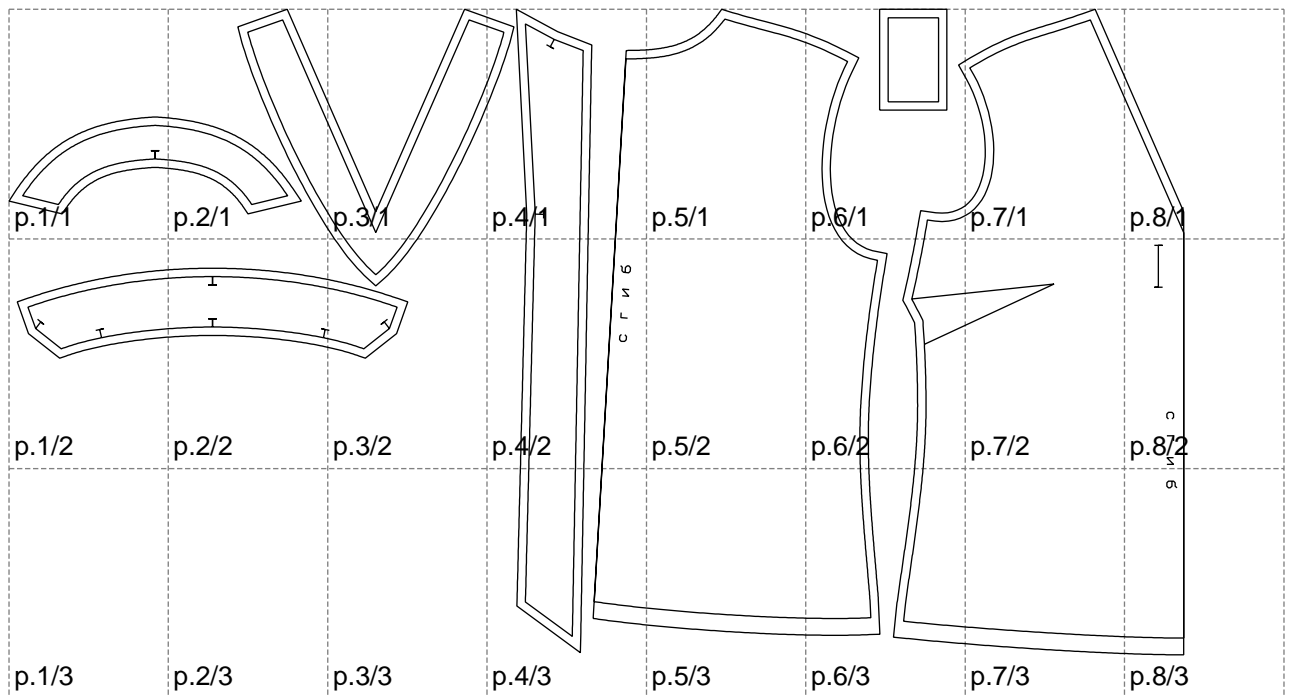

Not for print

Paper size: A4, size:1399.00 x768.62 mm

# Example

size:1499.00 x1507.76 mm

Maneken =1 ver.0

rz\_1=170

rz\_16=116

rz\_17=100

rz\_18=98.8

rz\_19=124

rz\_20=121

---

. . . . .  
. . . . .  
. . . . .