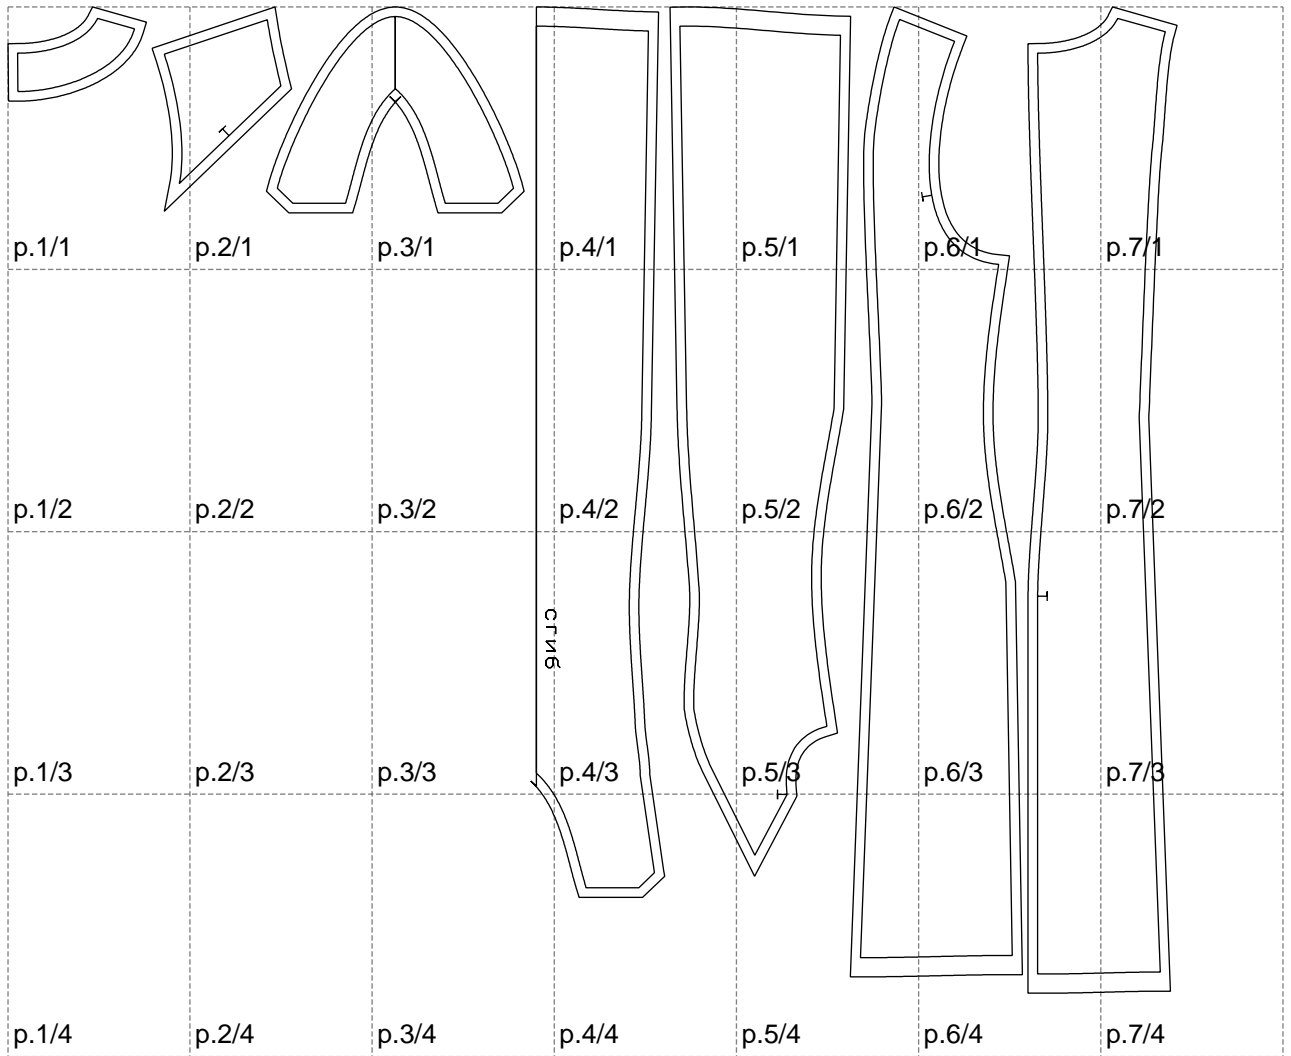

Not for print

Paper size: A4, size:1218.33 x1027.56 mm

# Example

size:1499.00 x1121.73 mm

Maneken =1 ver.0

rz\_1=170

rz\_16=92

rz\_17=78.8

rz\_18=71.8

rz\_19=100

rz\_20=98.1

---

. . . . .  
. . . . .  
. . . . .