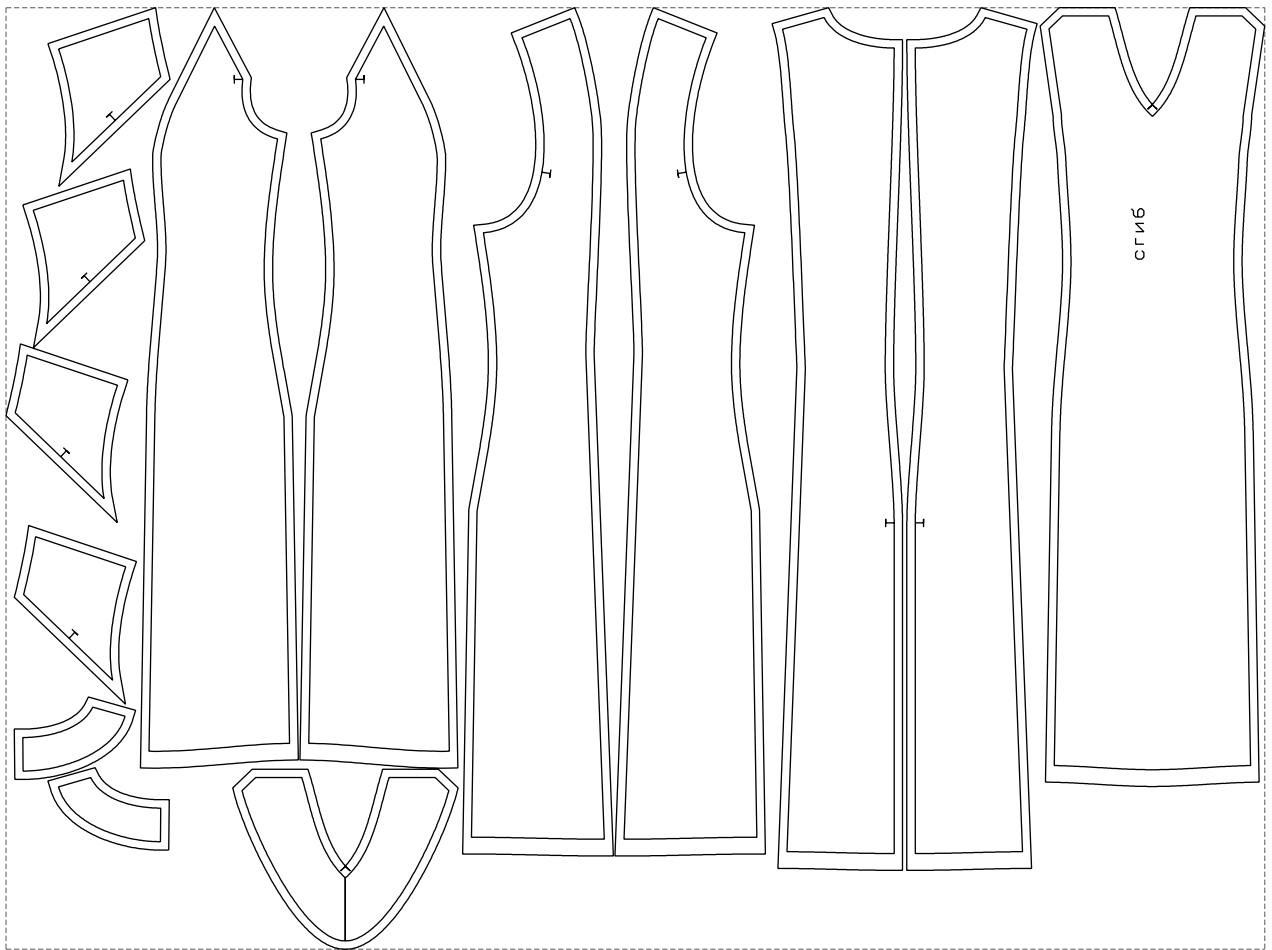

Not for print

Paper size: A4, size:1218.33 x1027.56 mm

# Example

size:1499.00 x1121.73 mm

Maneken =1 ver.0

rz\_1=170

rz\_16=92

rz\_17=78.8

rz\_18=71.8

rz\_19=100