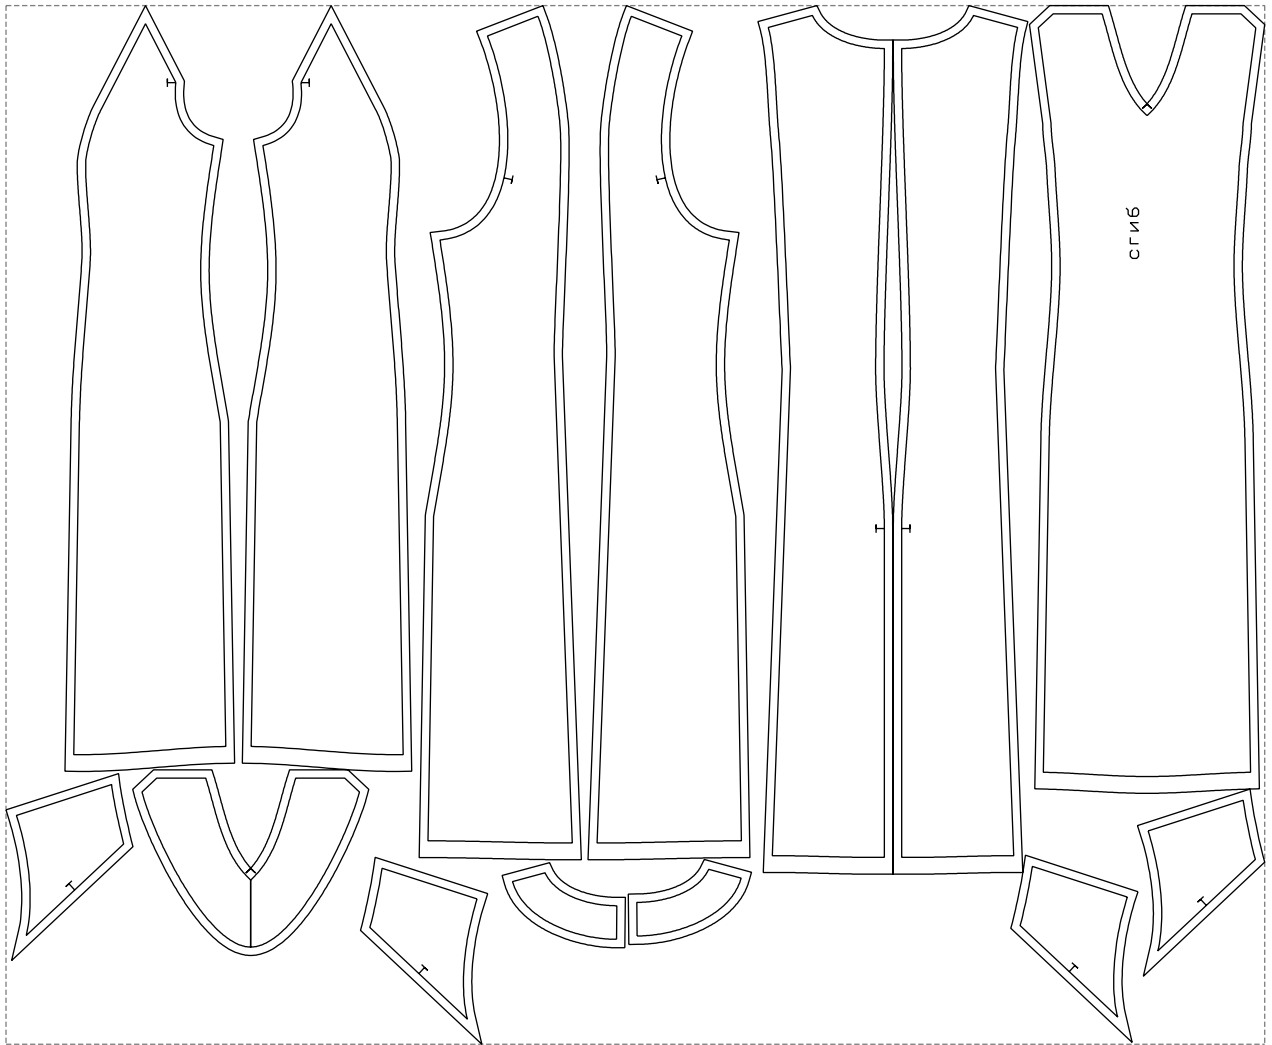

# Example

size:1499.00 x1237.38 mm

Maneken =1 ver.0

rz\_1=170

rz\_16=100

rz\_17=85.4

rz\_18=80.2

rz\_19=108