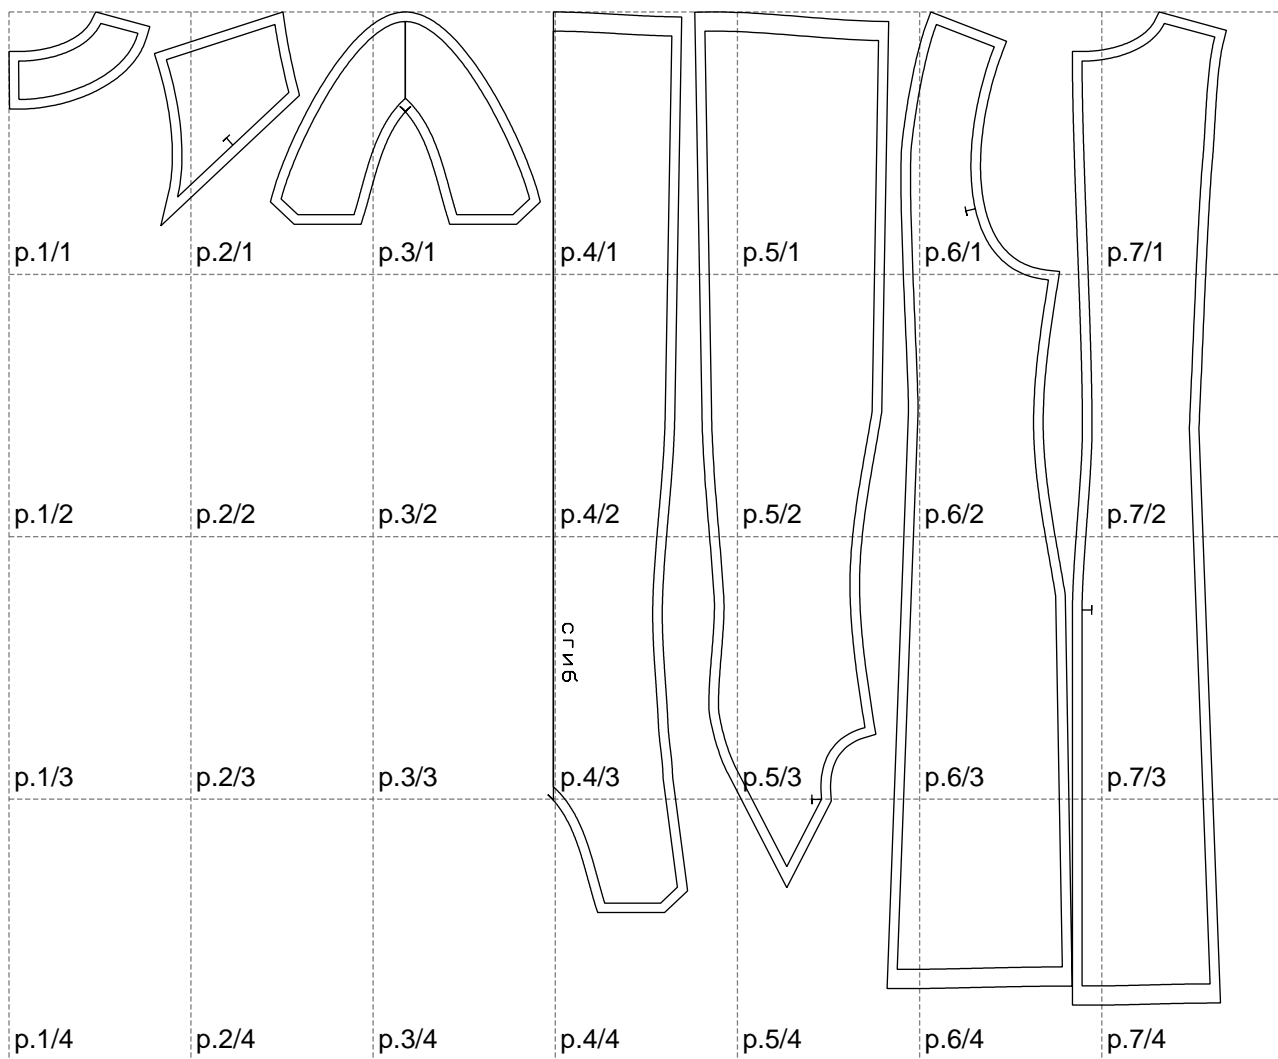

Not for print

Paper size: A4, size:1268.77 x1034.81 mm

# Example

size:1499.00 x1237.38 mm

Maneken =1 ver.0

rz\_1=170

rz\_16=100

rz\_17=85.4

rz\_18=80.2

rz\_19=108

rz\_20=105.4

---

. . . . .  
. . . . .  
. . . . .