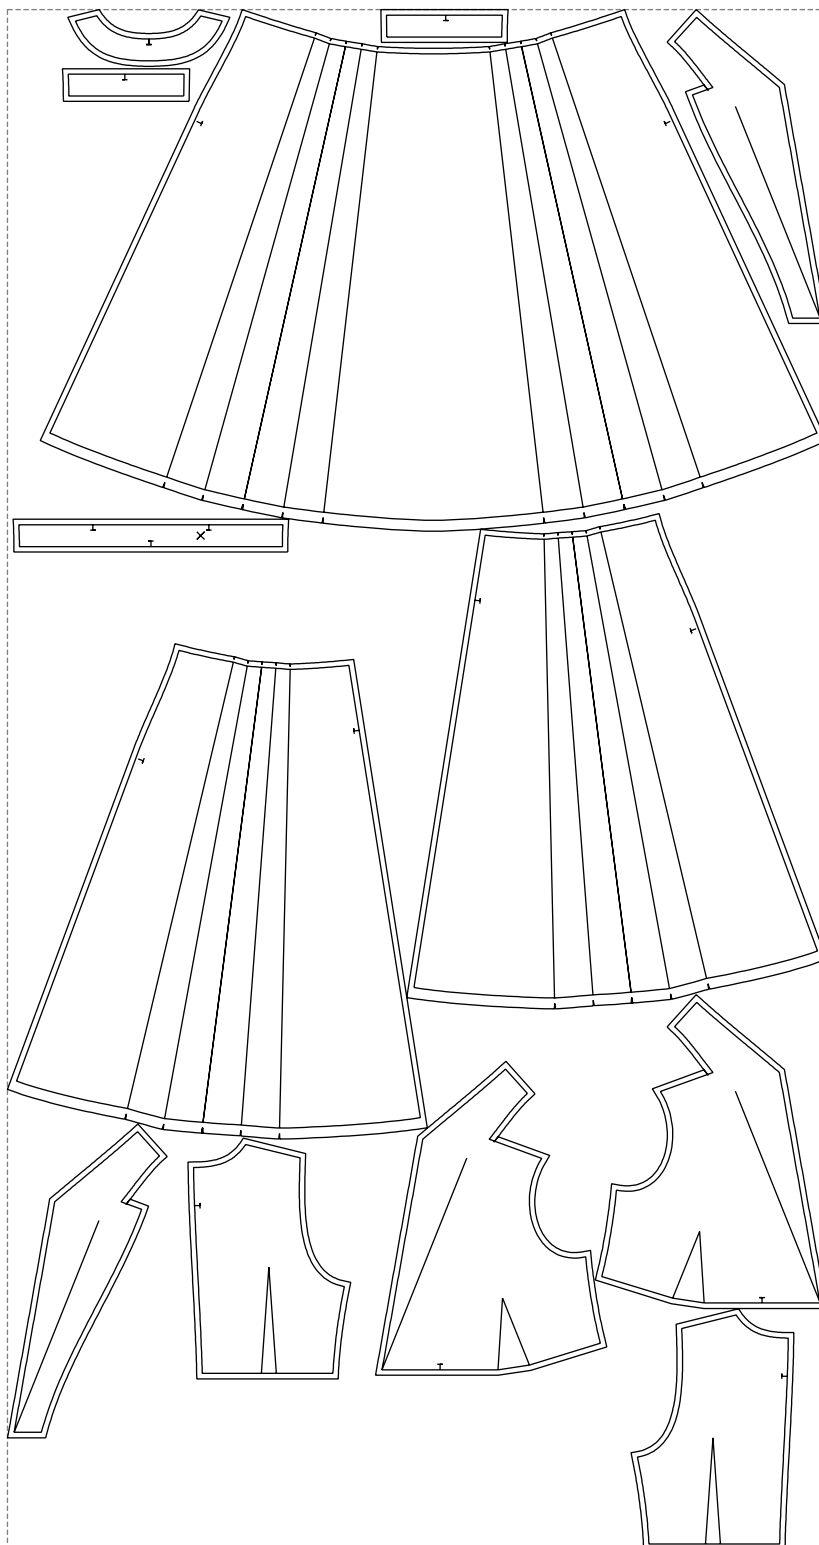

# Example

size:1499.00 x2819.02 mm

Maneken =1 ver.0

rz\_1=170

rz\_16=100

rz\_17=85.4

rz\_18=80.2

rz\_19=108

rz\_20=105.4

---

. . . . .  
. . . . .  
. . . . .