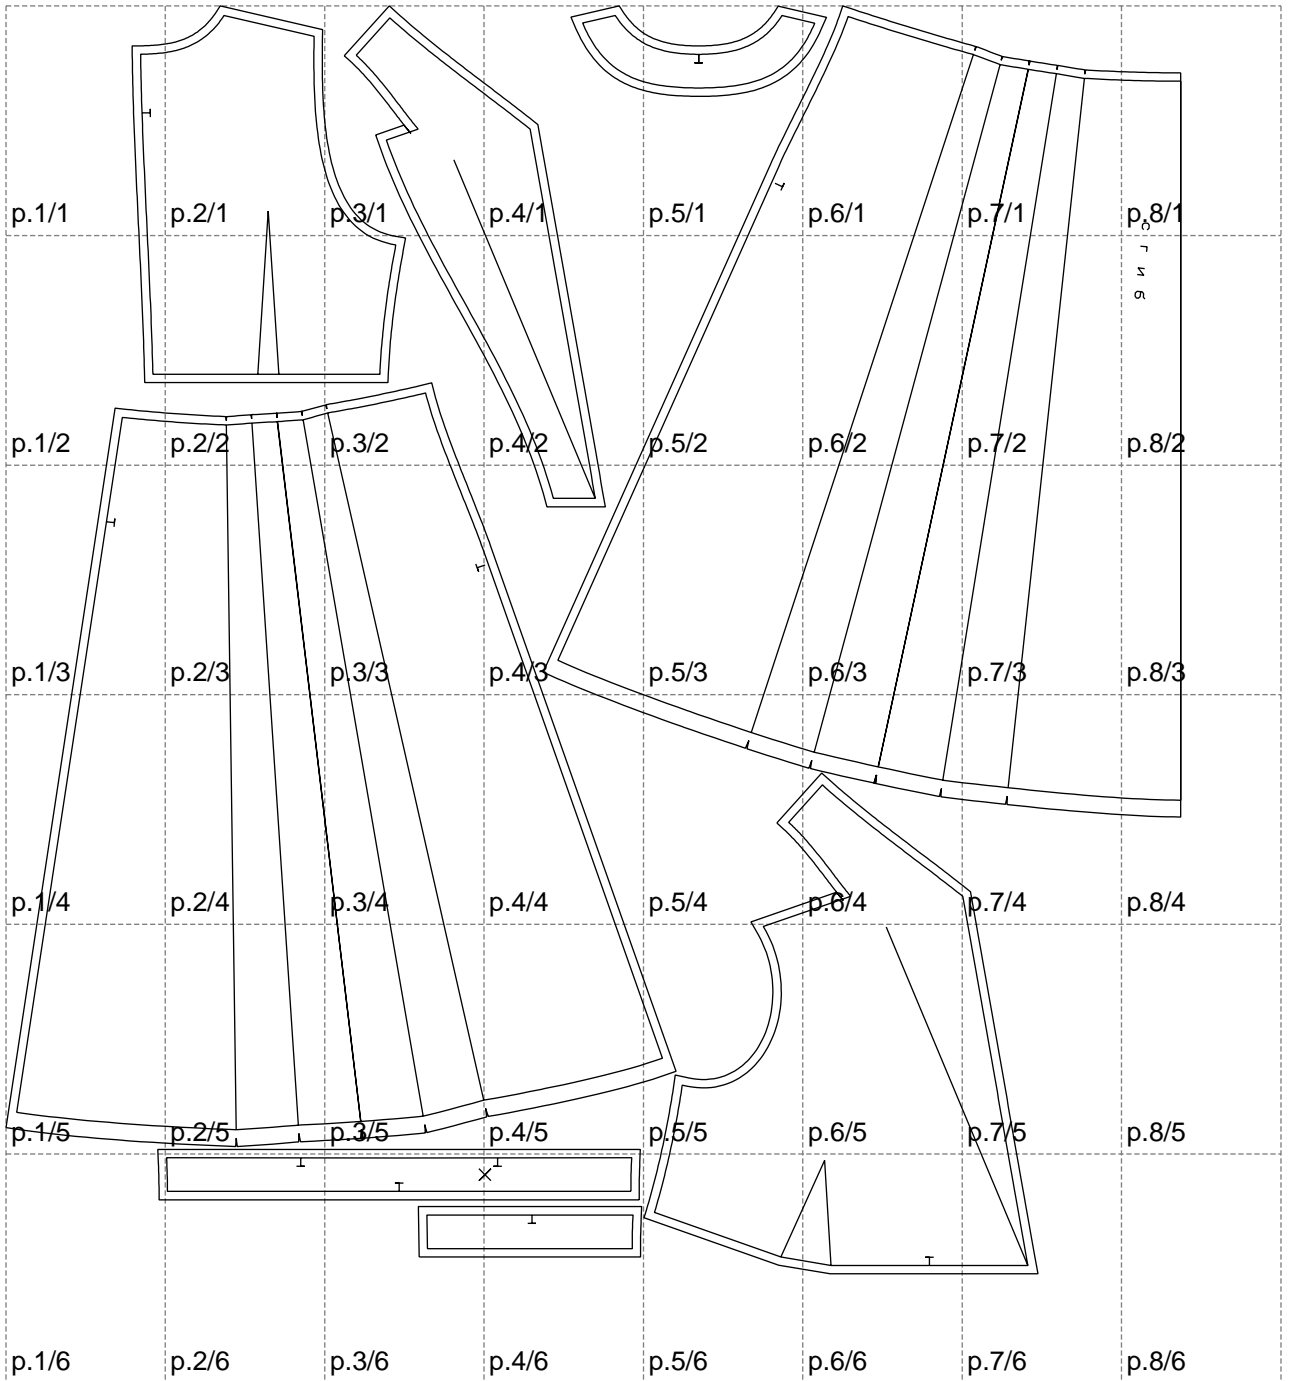

Not for print

Paper size: A4, size:1399.00 x1509.83 mm

# Example

size:1518.12 x3012.23 mm

Maneken =1 ver.0

rz\_1=170

rz\_16=112

rz\_17=96.2

rz\_18=94

rz\_19=120

rz\_20=117

---

. . . . .  
. . . . .  
. . . . .