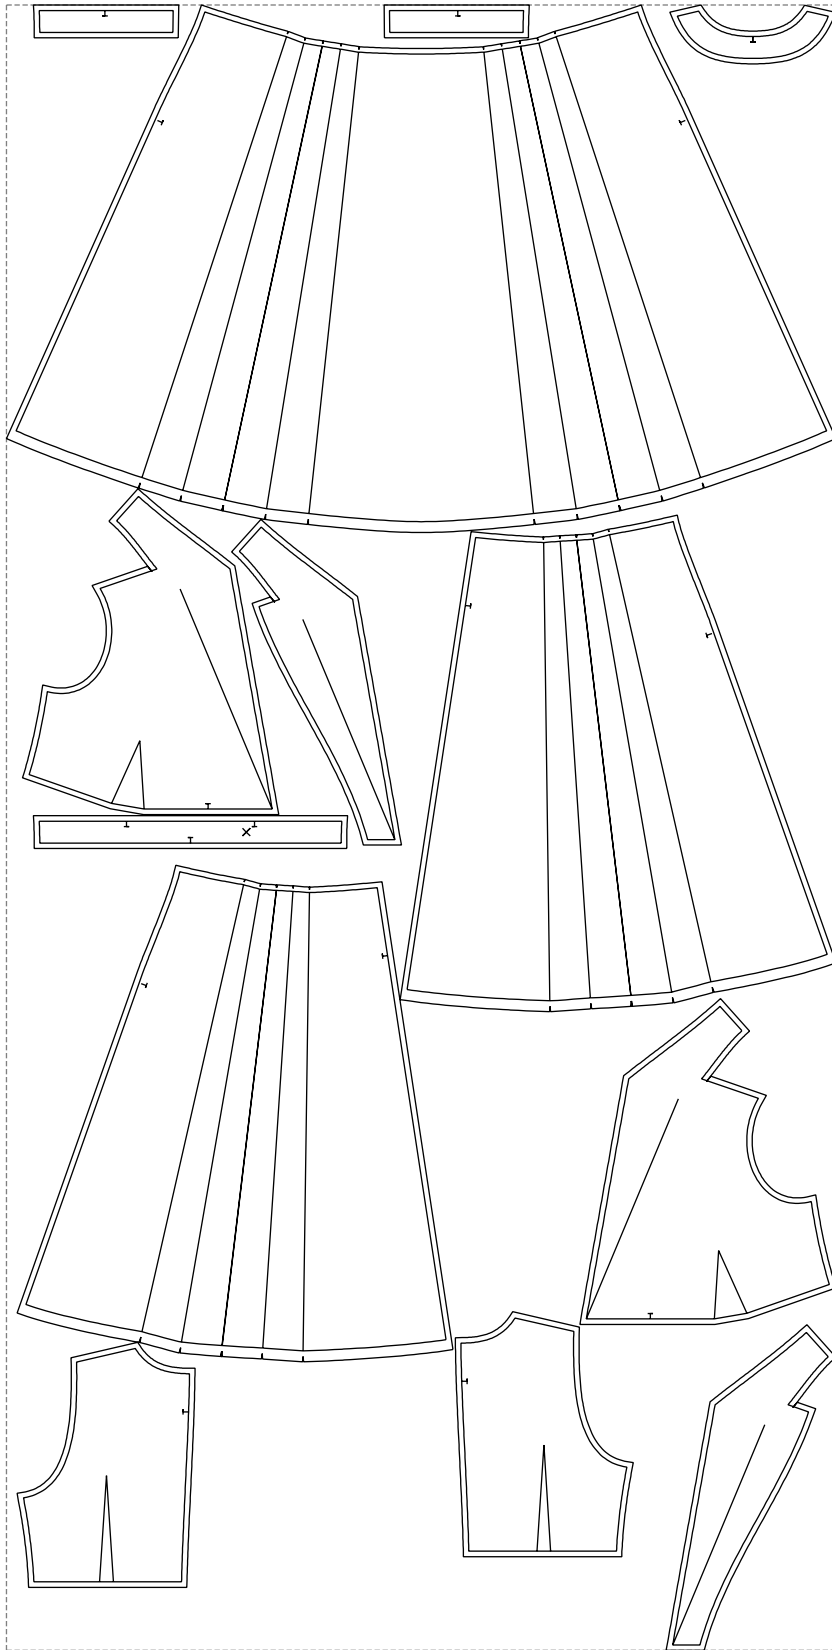

Not for print

Paper size: A4, size:1399.00 x1509.83 mm

# Example

size:1518.12 x3012.23 mm

Maneken =1 ver.0

rz\_1=170

rz\_16=112

rz\_17=96.2

rz\_18=94

rz\_19=120

rz\_20=117

---

. . . . .  
. . . . .  
. . . . .