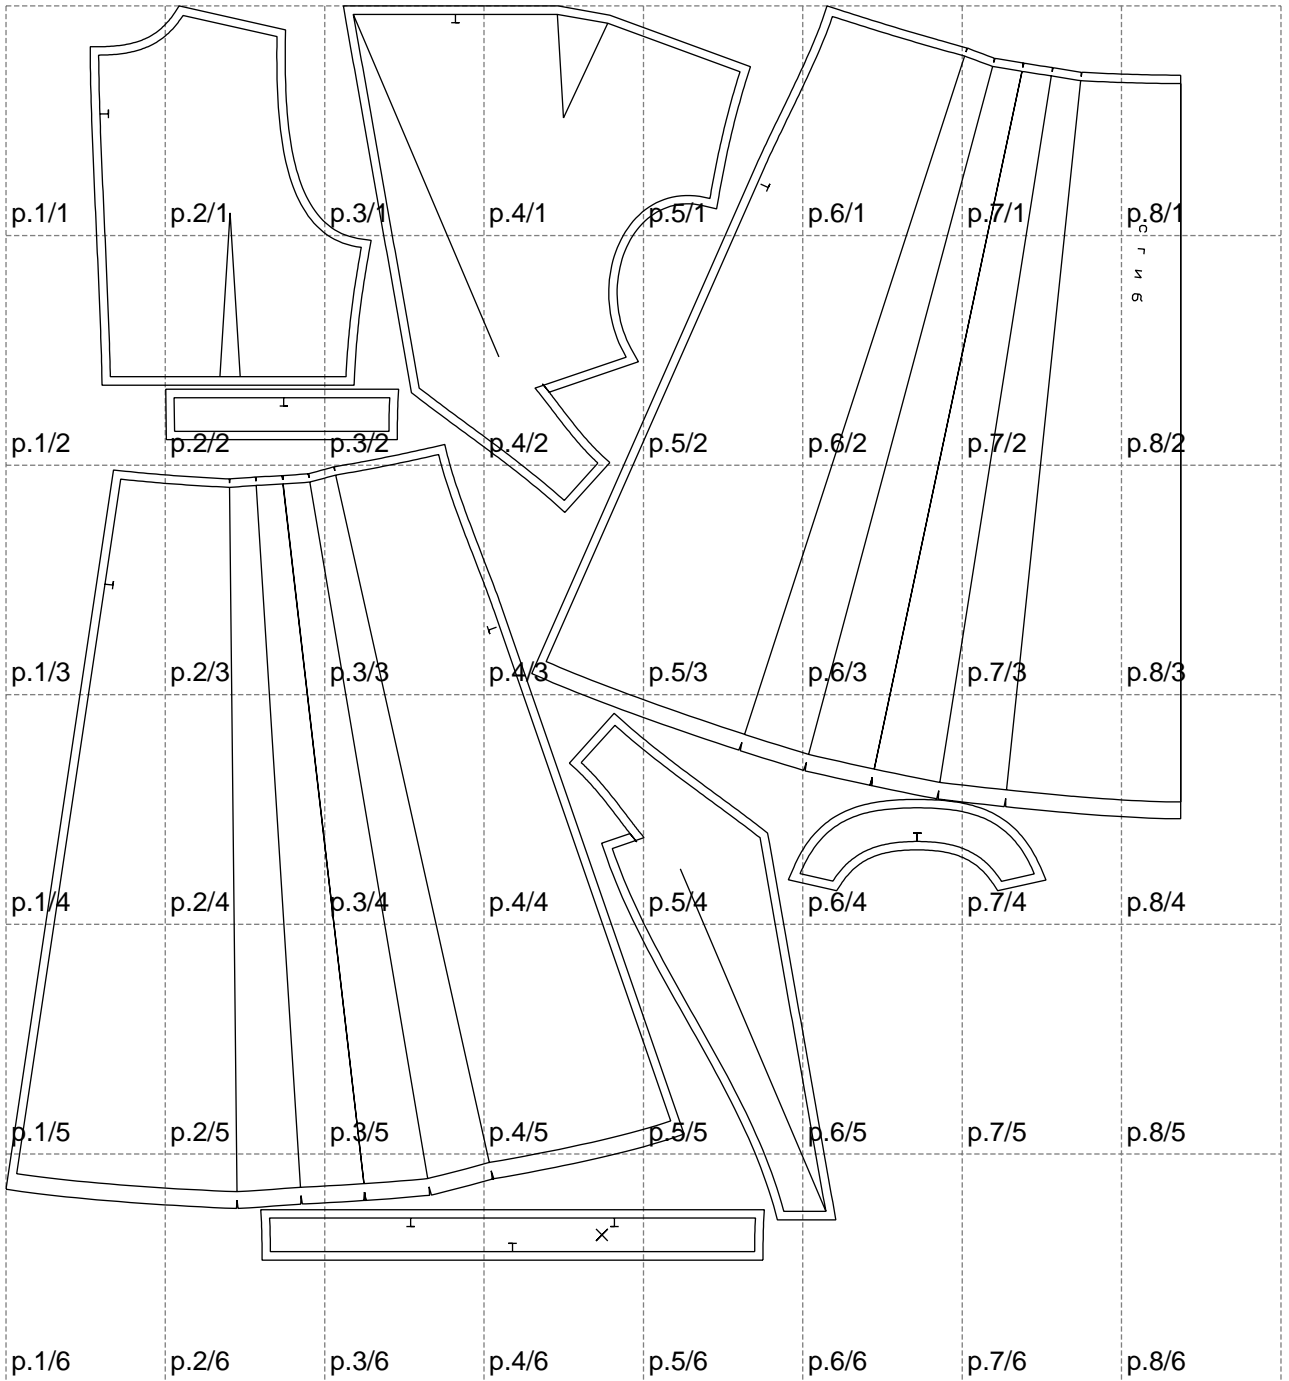

Not for print

Paper size: A4, size:1399.00 x1493.38 mm

# Example

size:1545.76 x3073.44 mm

Maneken =1 ver.0

rz\_1=170

rz\_16=116

rz\_17=100

rz\_18=98.8

rz\_19=124

rz\_20=121

---

. . . . .  
. . . . .  
. . . . .