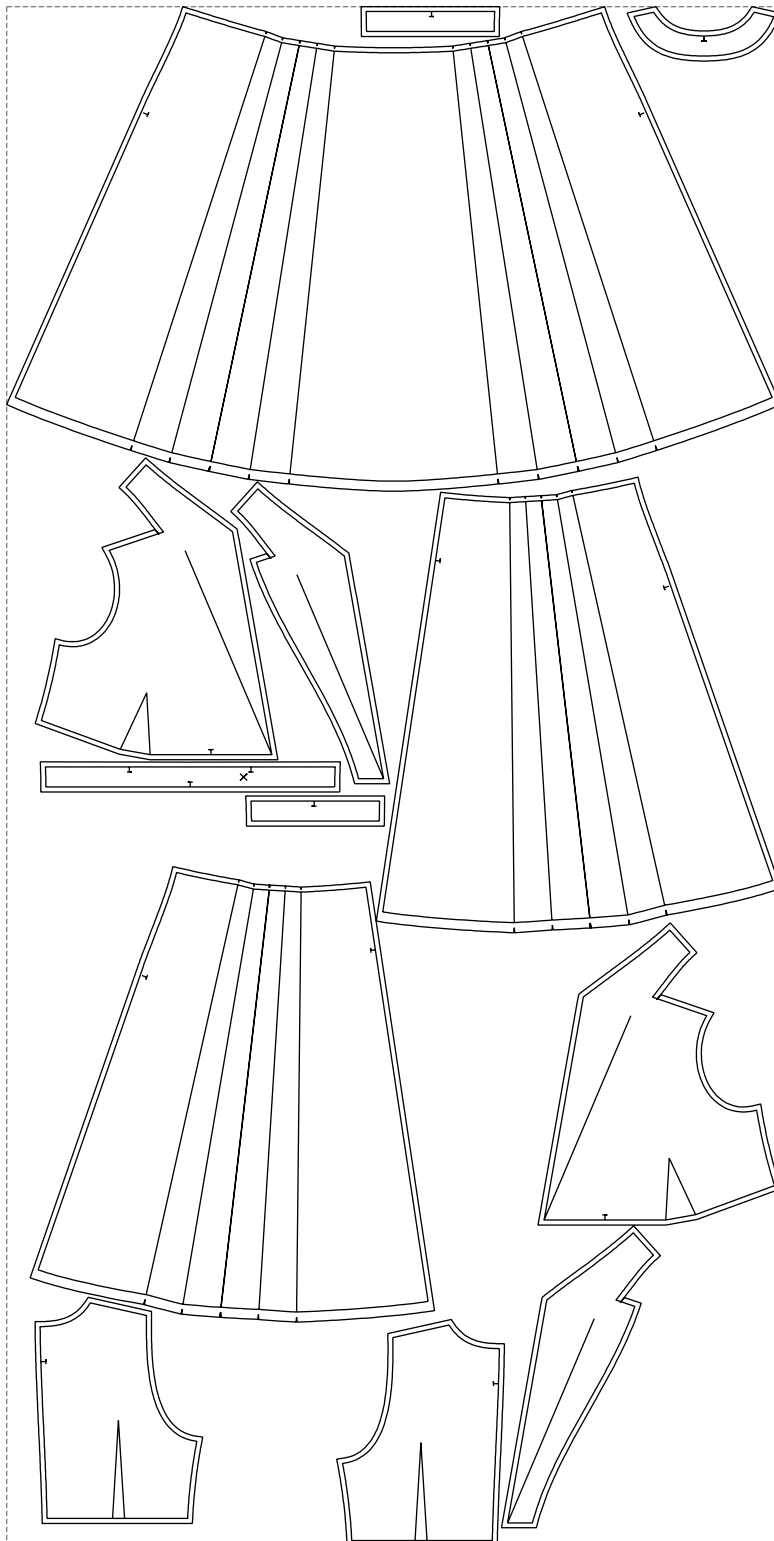

Not for print

Paper size: A4, size:1399.00 x1493.38 mm

# Example

size:1545.76 x3073.44 mm

Maneken =1 ver.0

rz\_1=170

rz\_16=116

rz\_17=100

rz\_18=98.8

rz\_19=124

rz\_20=121

---

. . . . .  
. . . . .  
. . . . .