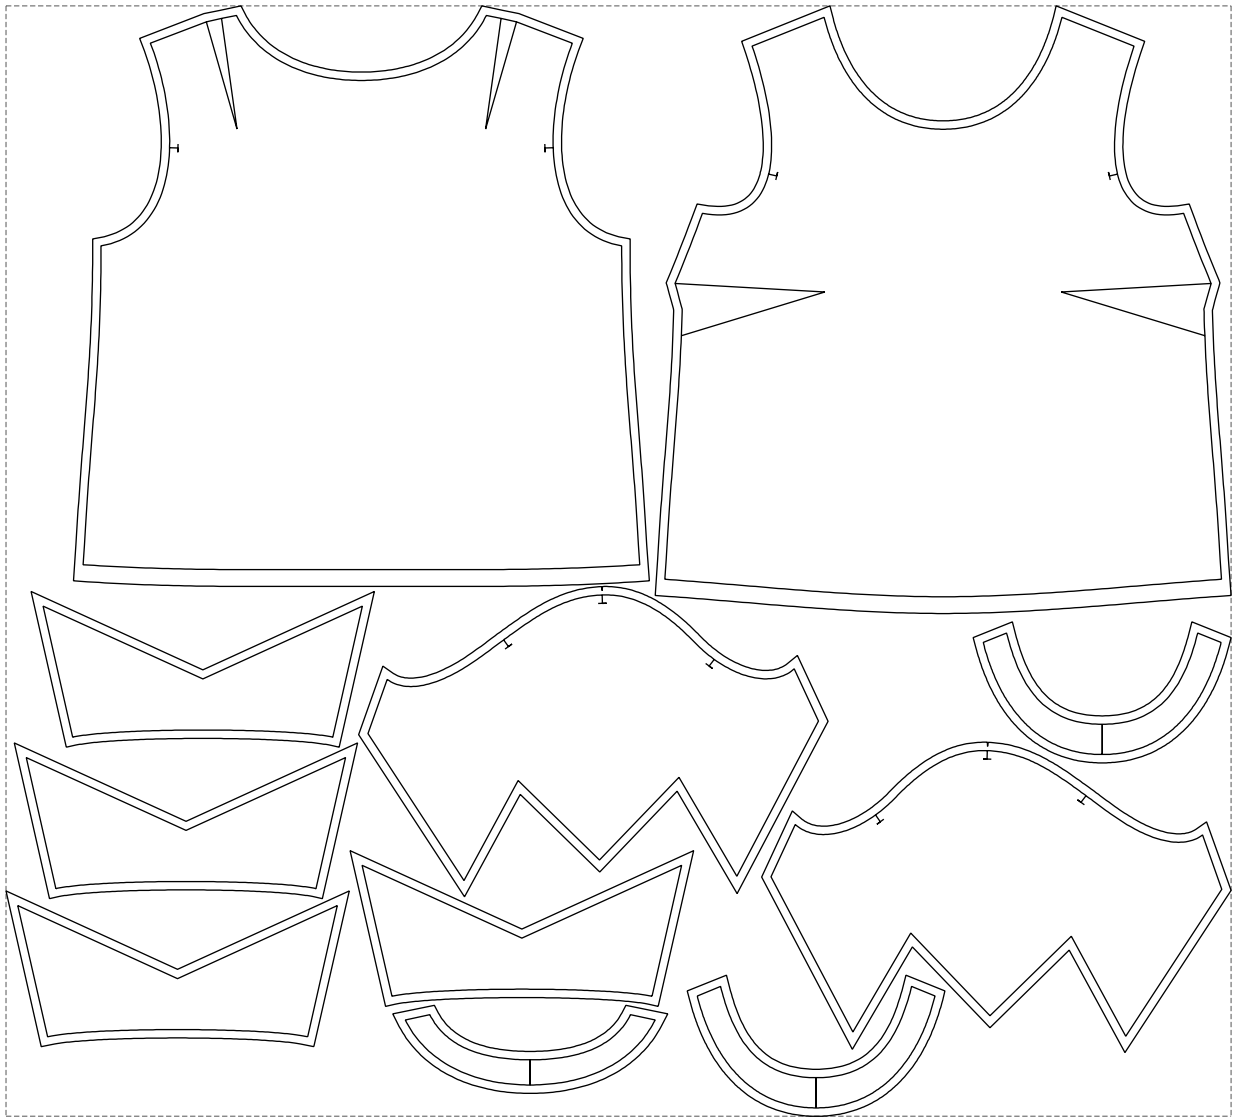

# Example

size:1458.99 x1322.68 mm

Maneken =1 ver.0

rz\_1=170

rz\_16=112

rz\_17=96.2

rz\_18=94

rz\_19=120