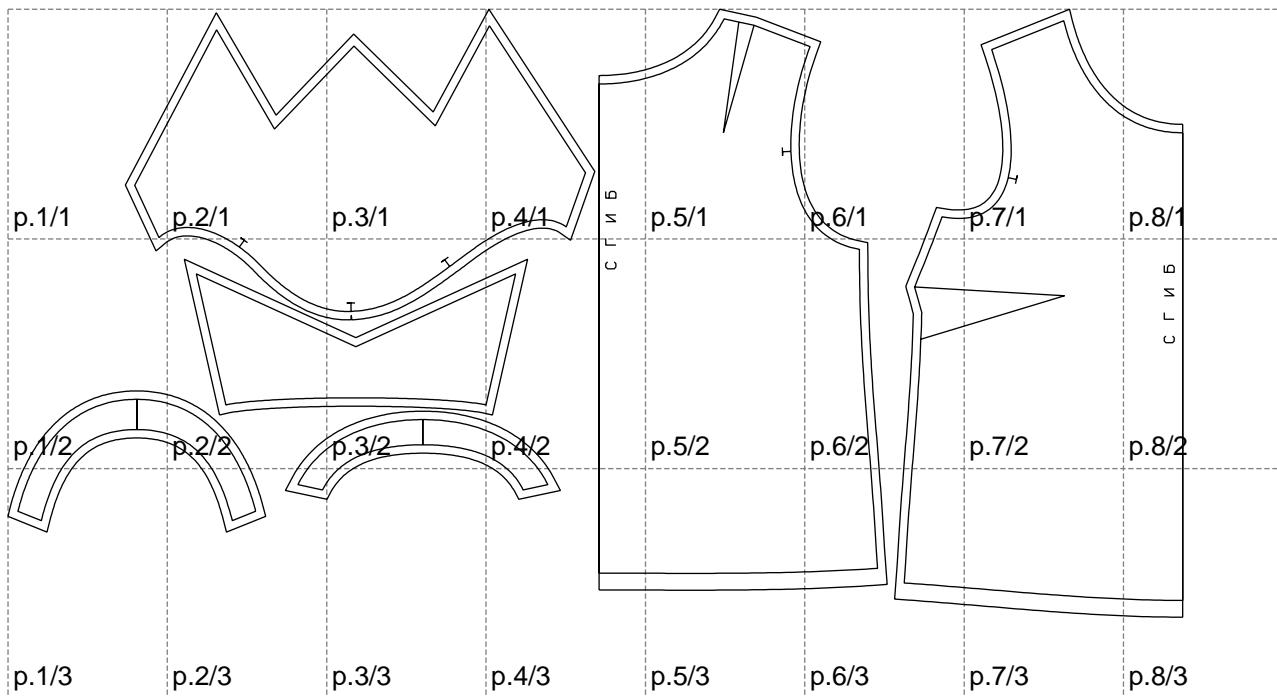

Not for print

Paper size: A4, size:1399.00 x723.78 mm

# Example

size:1458.99 x1322.68 mm

Maneken =1 ver.0

rz\_1=170

rz\_16=112

rz\_17=96.2

rz\_18=94

rz\_19=120

rz\_20=117

---

. . . . .  
. . . . .  
. . . . .