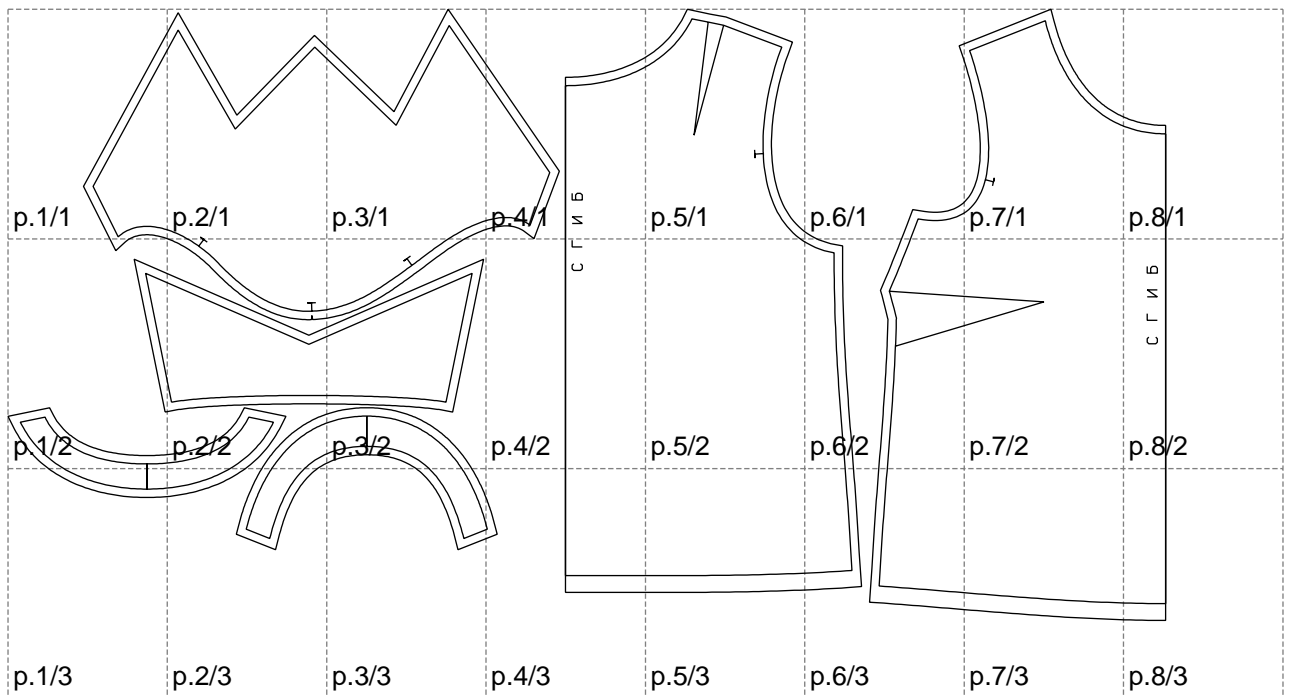

Not for print

Paper size: A4, size:1378.85 x727.63 mm

# Example

size:1499.00 x1362.37 mm

Maneken =1 ver.0

rz\_1=170

rz\_16=116

rz\_17=100

rz\_18=98.8

rz\_19=124

rz\_20=121

---

. . . . .  
. . . . .  
. . . . .