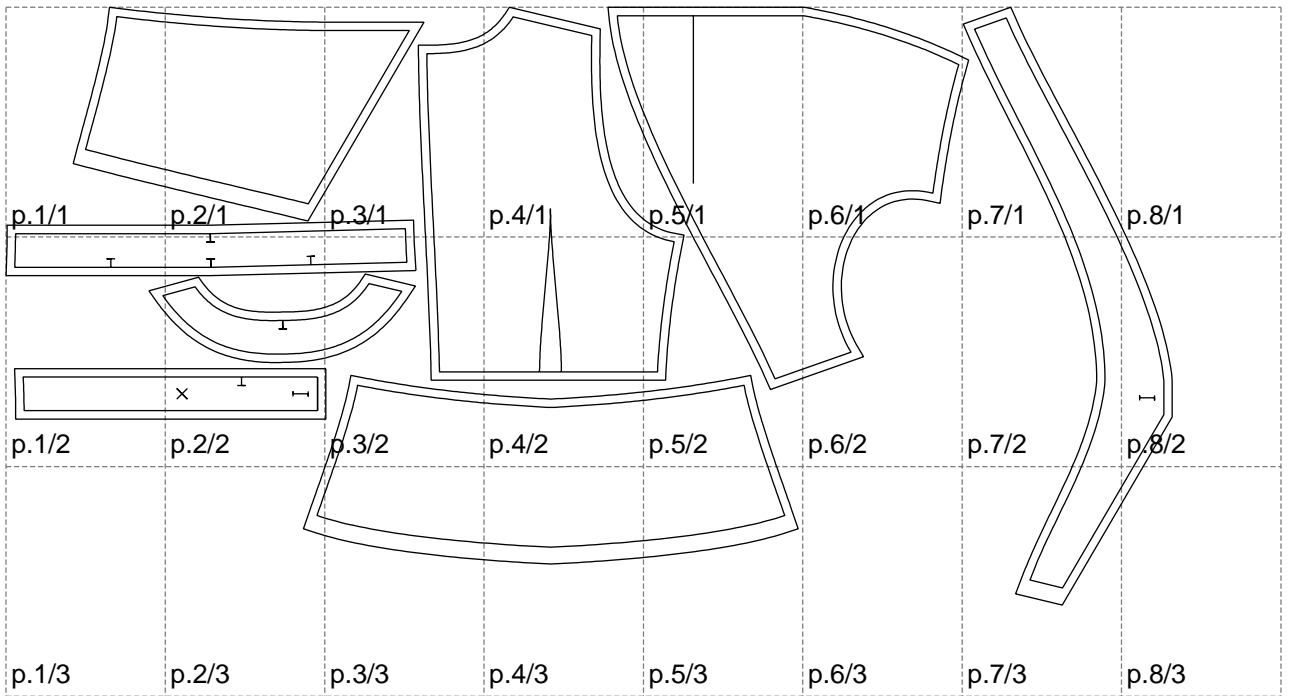

Not for print

Paper size: A4, size:1388.99 x711.74 mm

# Example

size:1488.99 x1197.37 mm

Maneken =1 ver.0

rz\_1=170

rz\_16=108

rz\_17=92.5

rz\_18=89.2

rz\_19=116

rz\_20=113

---

. . . . .  
. . . . .  
. . . . .