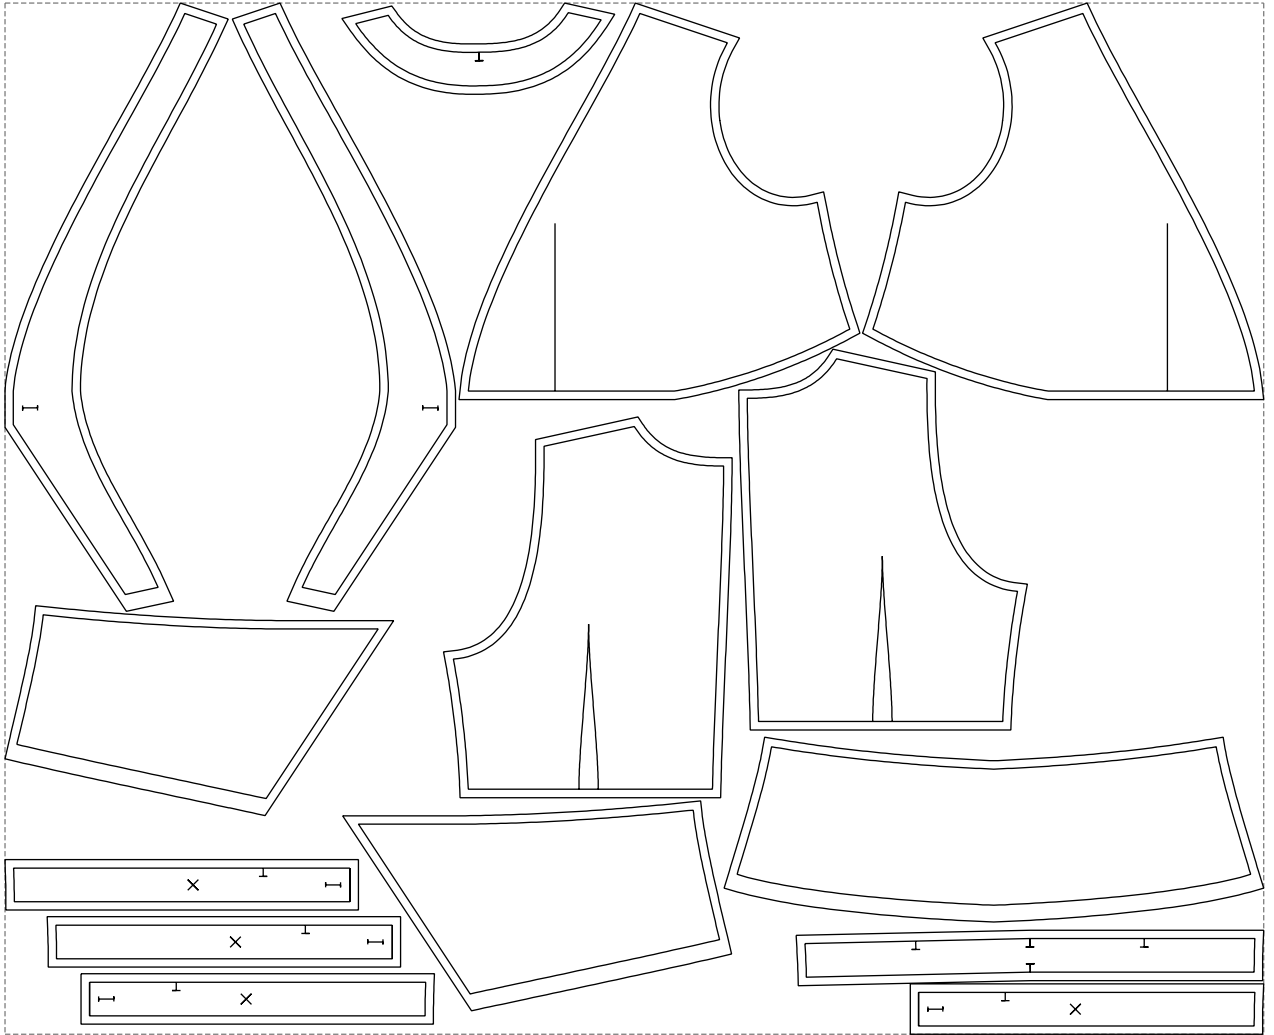

# Example

size:1499.00 x1228.24 mm

Maneken =1 ver.0

rz\_1=170

rz\_16=120

rz\_17=104

rz\_18=103.6

rz\_19=128