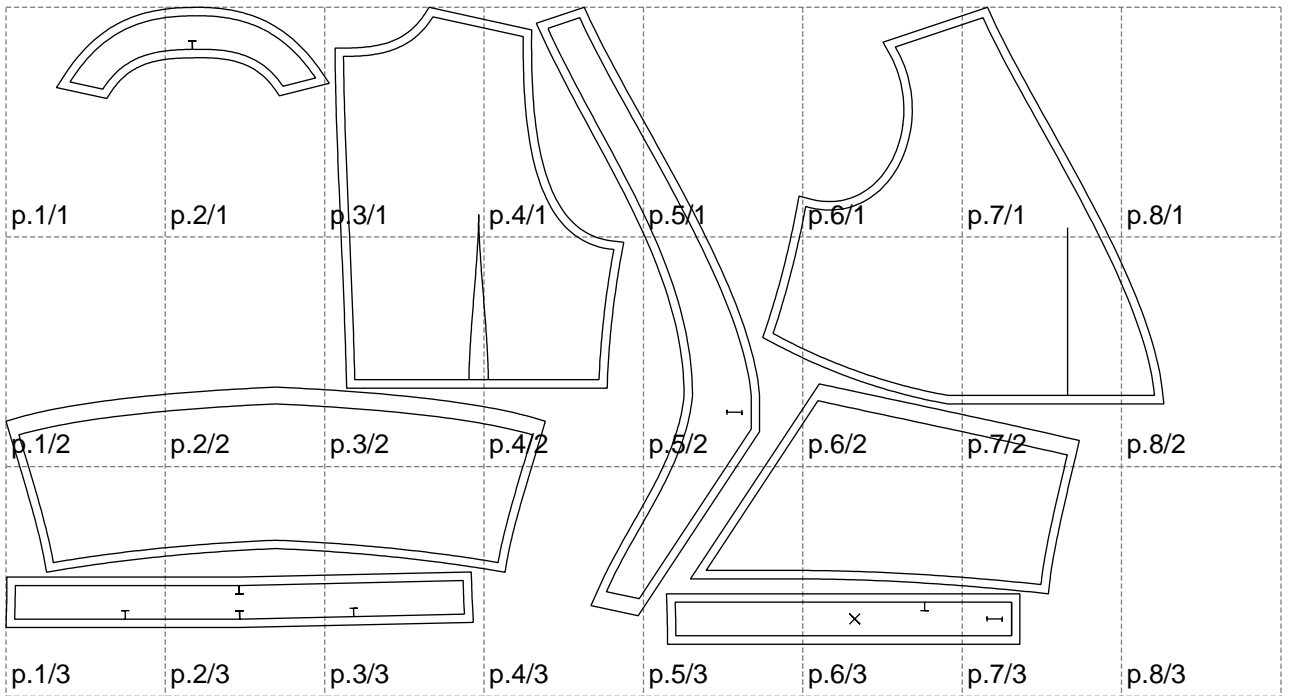

Not for print

Paper size: A4, size:1378.95 x758.36 mm

# Example

size:1499.00 x1228.24 mm

Maneken =1 ver.0

rz\_1=170

rz\_16=120

rz\_17=104

rz\_18=103.6

rz\_19=128

rz\_20=125.1

---

. . . . .  
. . . . .  
. . . . .