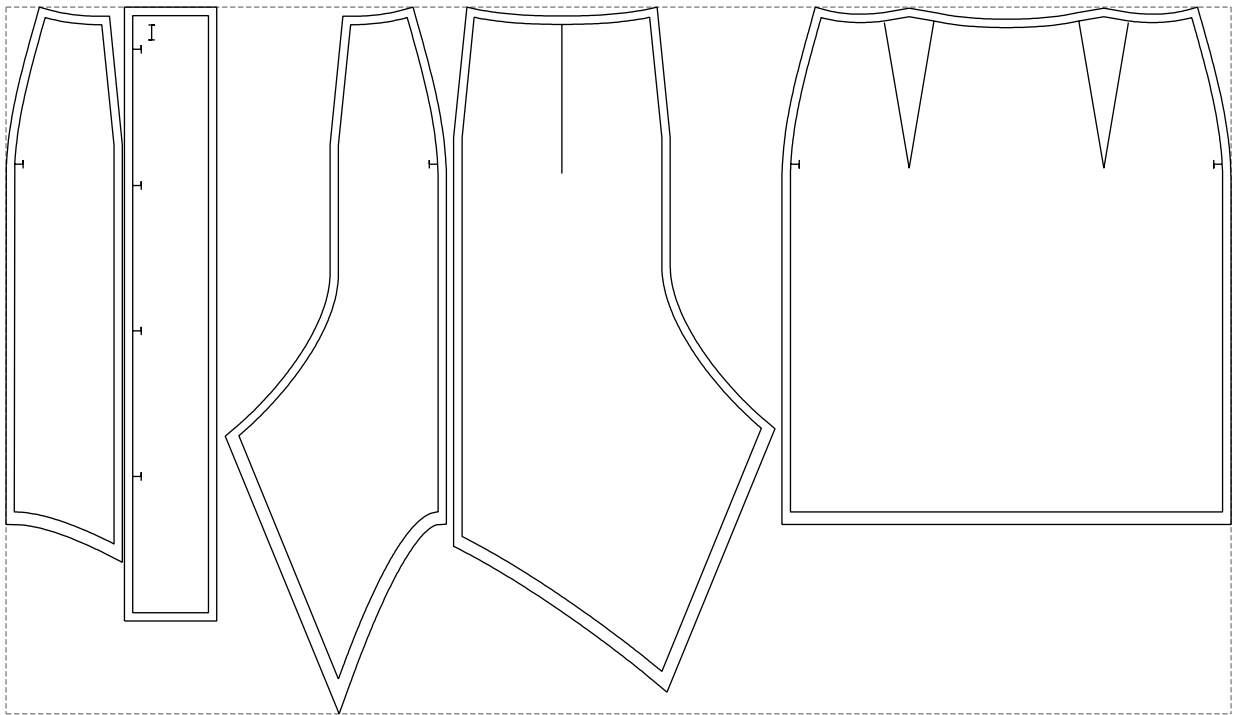

Not for print

Paper size: A4, size:1188.94 x841.62 mm

# Example

size:1458.99 x841.62 mm

Maneken =1 ver.0

rz\_1=170

rz\_16=88

rz\_17=75.6

rz\_18=67.6

rz\_19=96

rz\_20=94.6

---

. . . . .  
. . . . .  
. . . . .