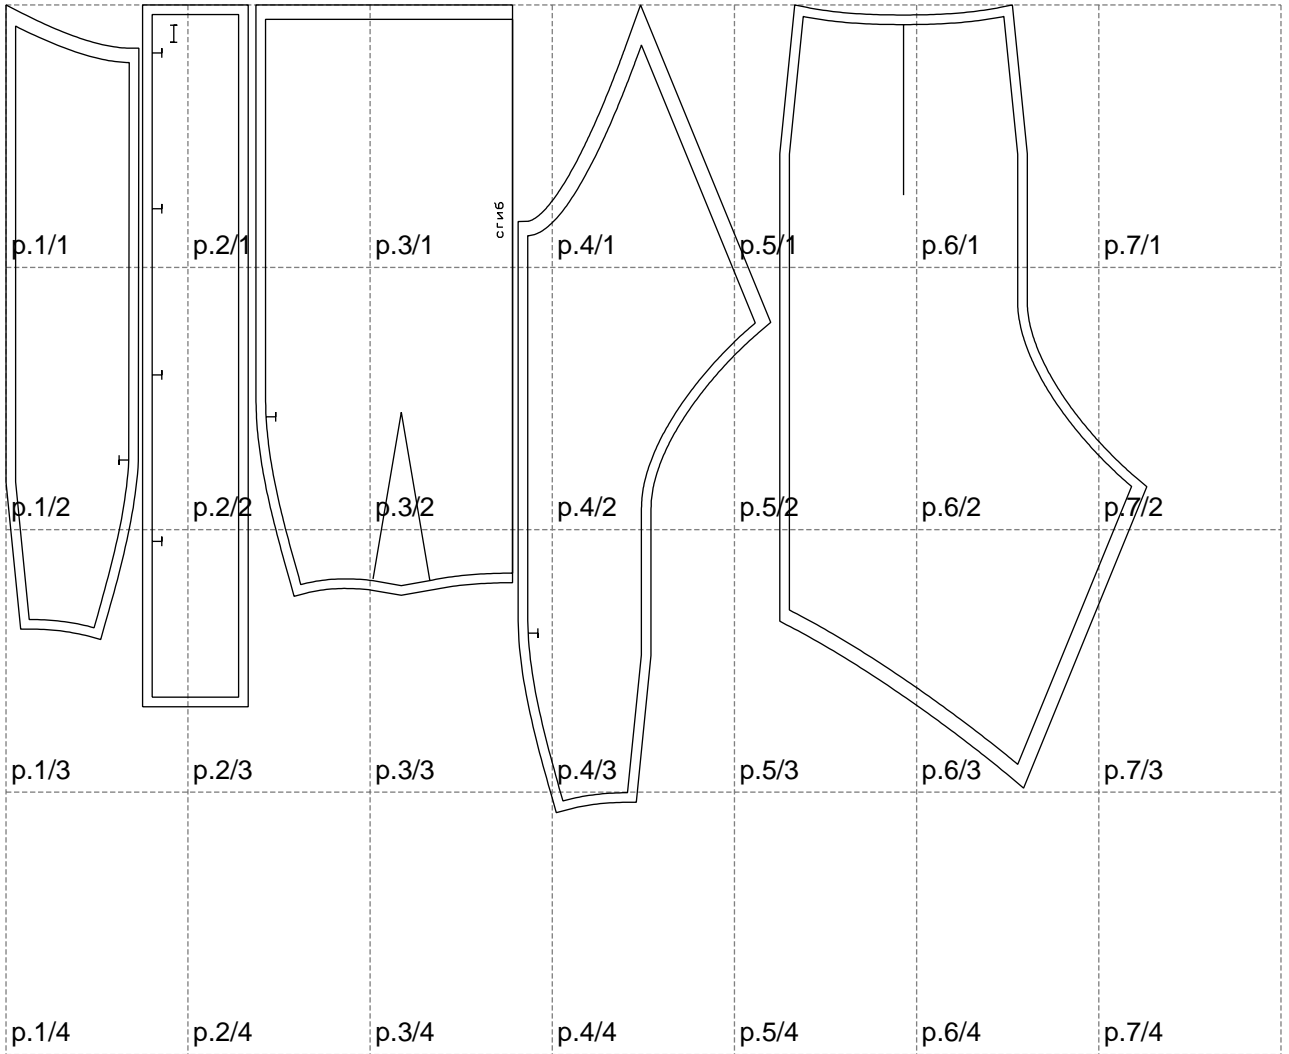

Not for print

Paper size: A4, size:1188.94 x841.62 mm

# Example

size:1458.99 x841.62 mm

Maneken =1 ver.0

rz\_1=170

rz\_16=88

rz\_17=75.6

rz\_18=67.6

rz\_19=96

rz\_20=94.6

---

. . . . .  
. . . . .  
. . . . .