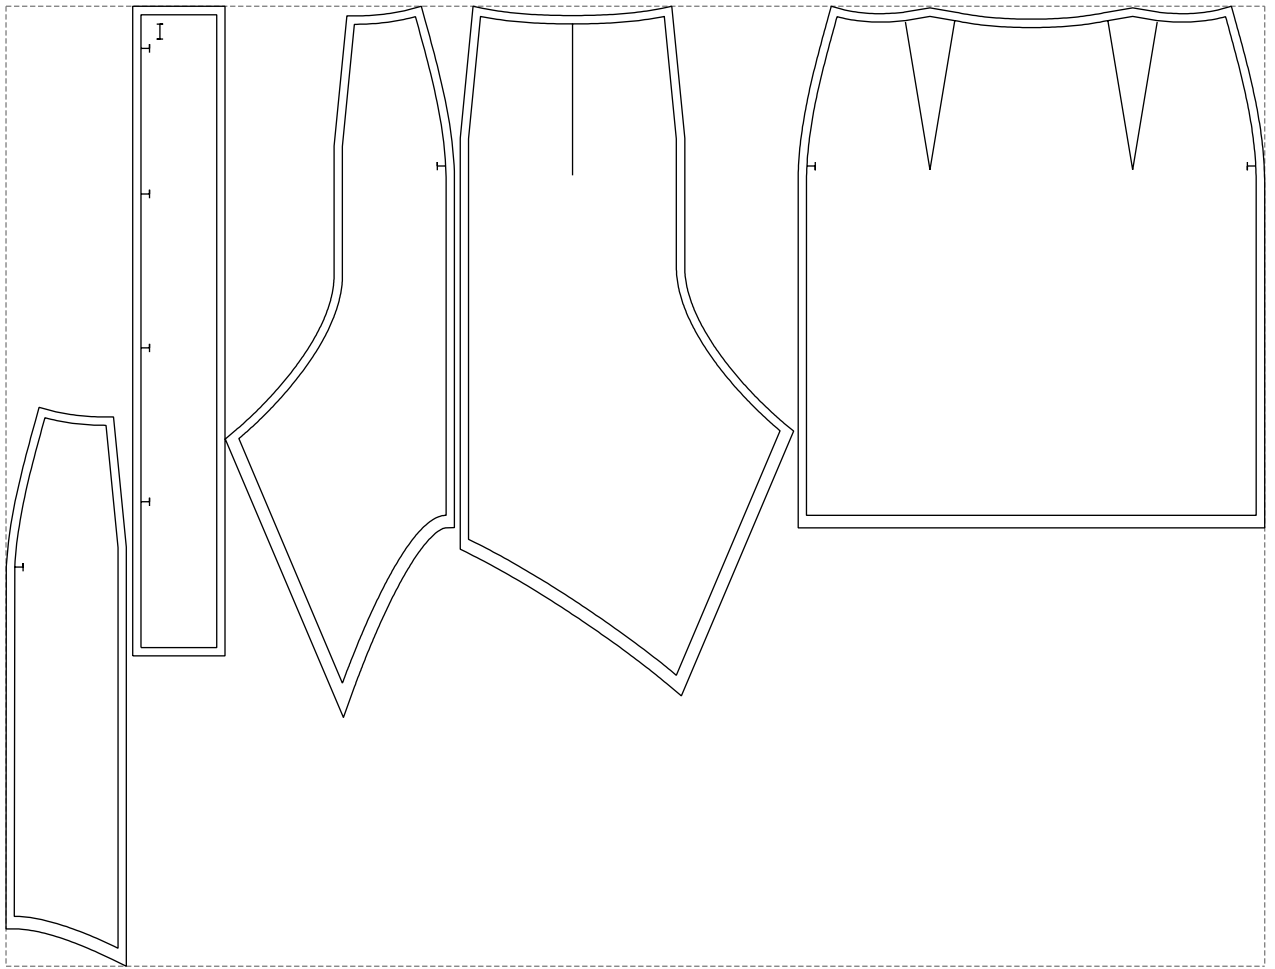

Not for print

Paper size: A4, size:1228.25 x847.01 mm

Example

size:1499.00 x1143.42 mm

Maneken =1 ver.0

rz_1=170

rz_16=92

rz_17=78.8

rz_18=71.8

rz_19=100

rz_20=98.1

.
.
.