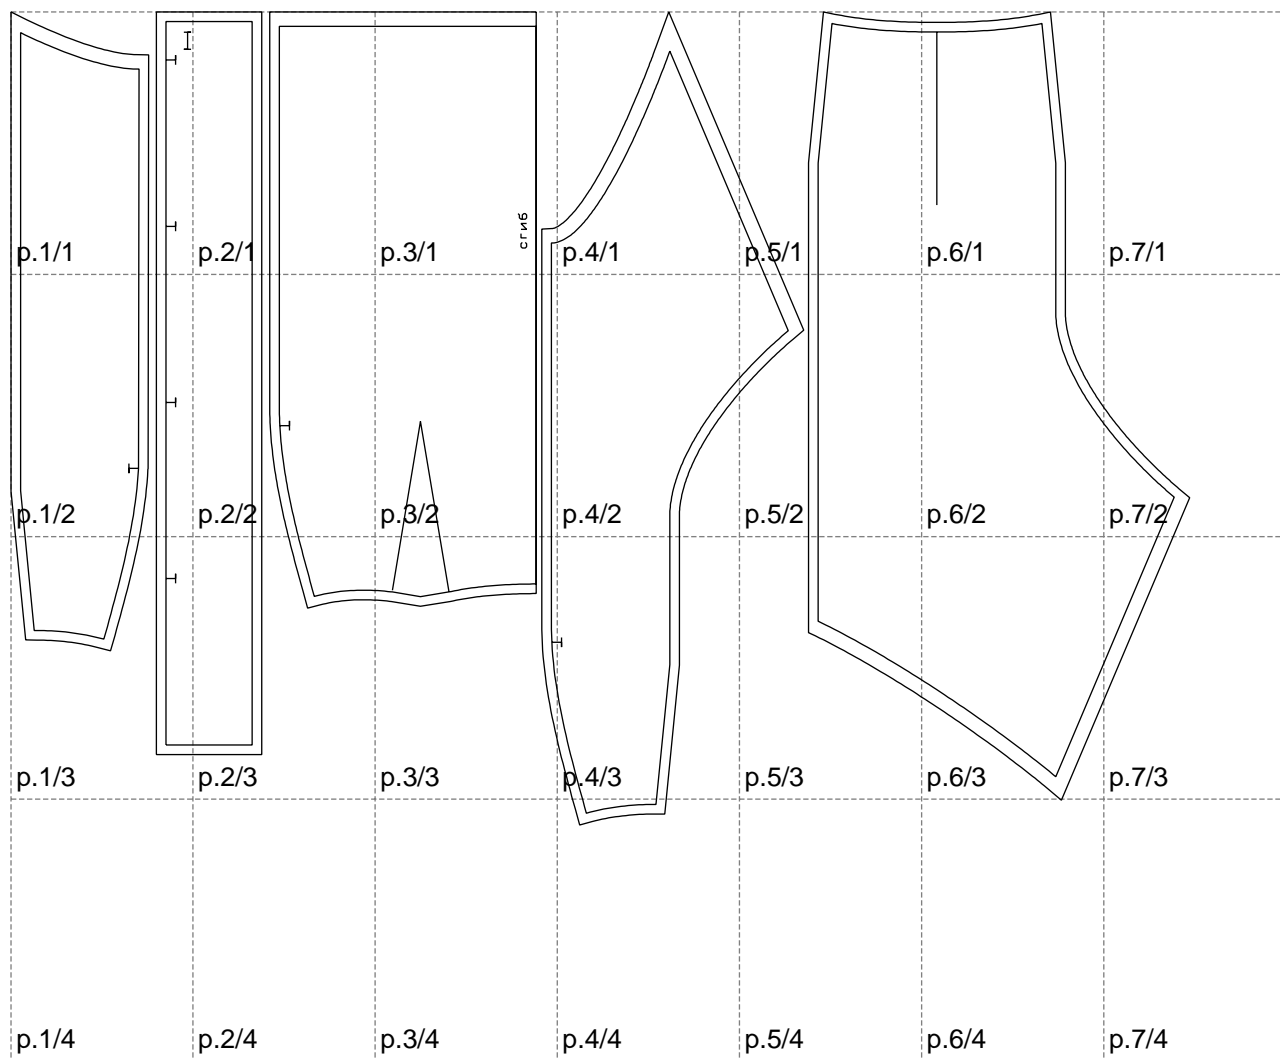

Not for print

Paper size: A4, size:1228.25 x847.01 mm

Example

size:1499.00 x1143.42 mm

Maneken =1 ver.0

rz_1=170

rz_16=92

rz_17=78.8

rz_18=71.8

rz_19=100

rz_20=98.1

.
.
.