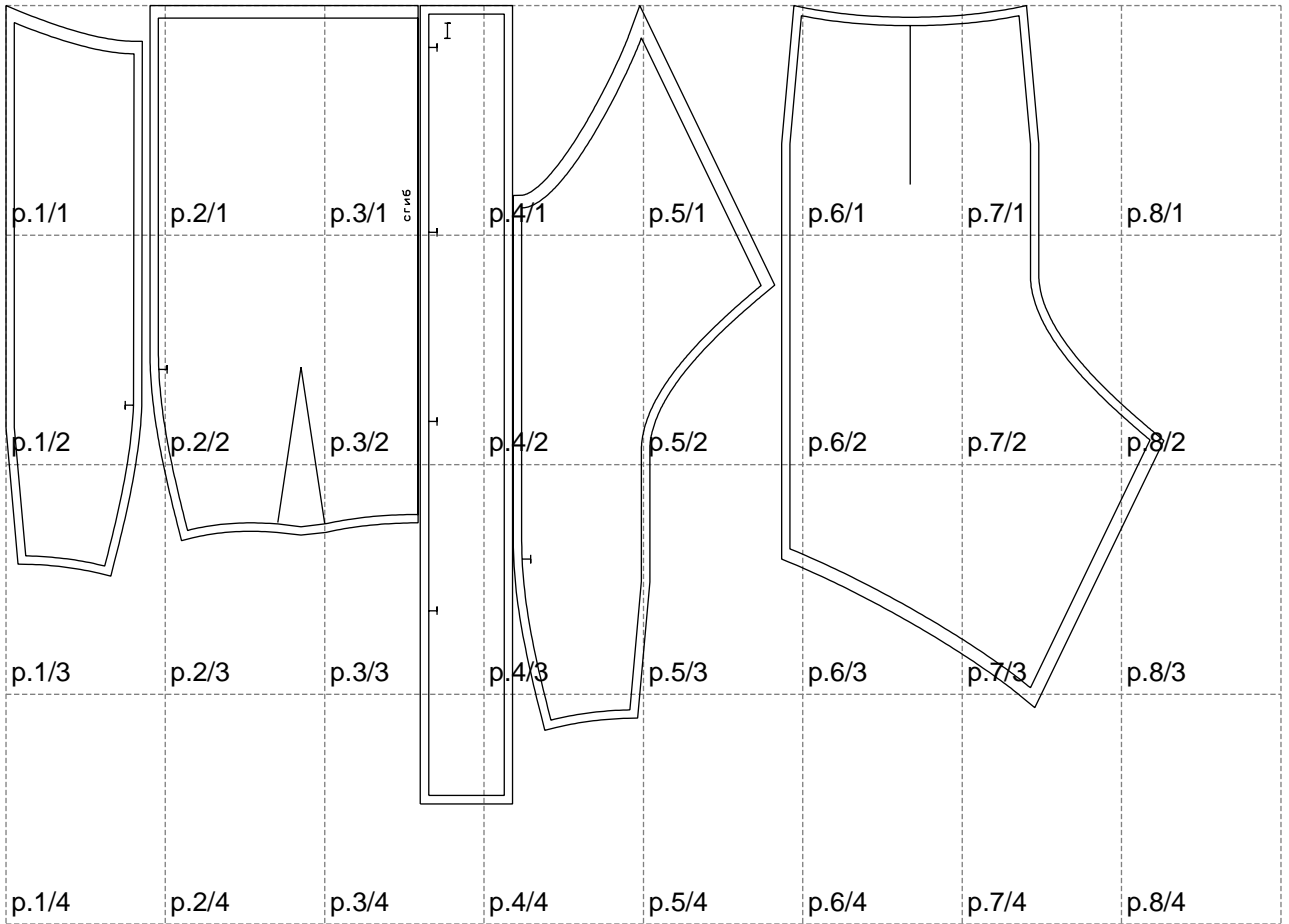

Not for print

Paper size: A4, size:1378.89 x950.66 mm

# Example

size:1499.00 x1572.77 mm

Maneken =1 ver.0

rz\_1=170

rz\_16=108

rz\_17=92.5

rz\_18=89.2

rz\_19=116

rz\_20=113

---

. . . . .  
. . . . .  
. . . . .