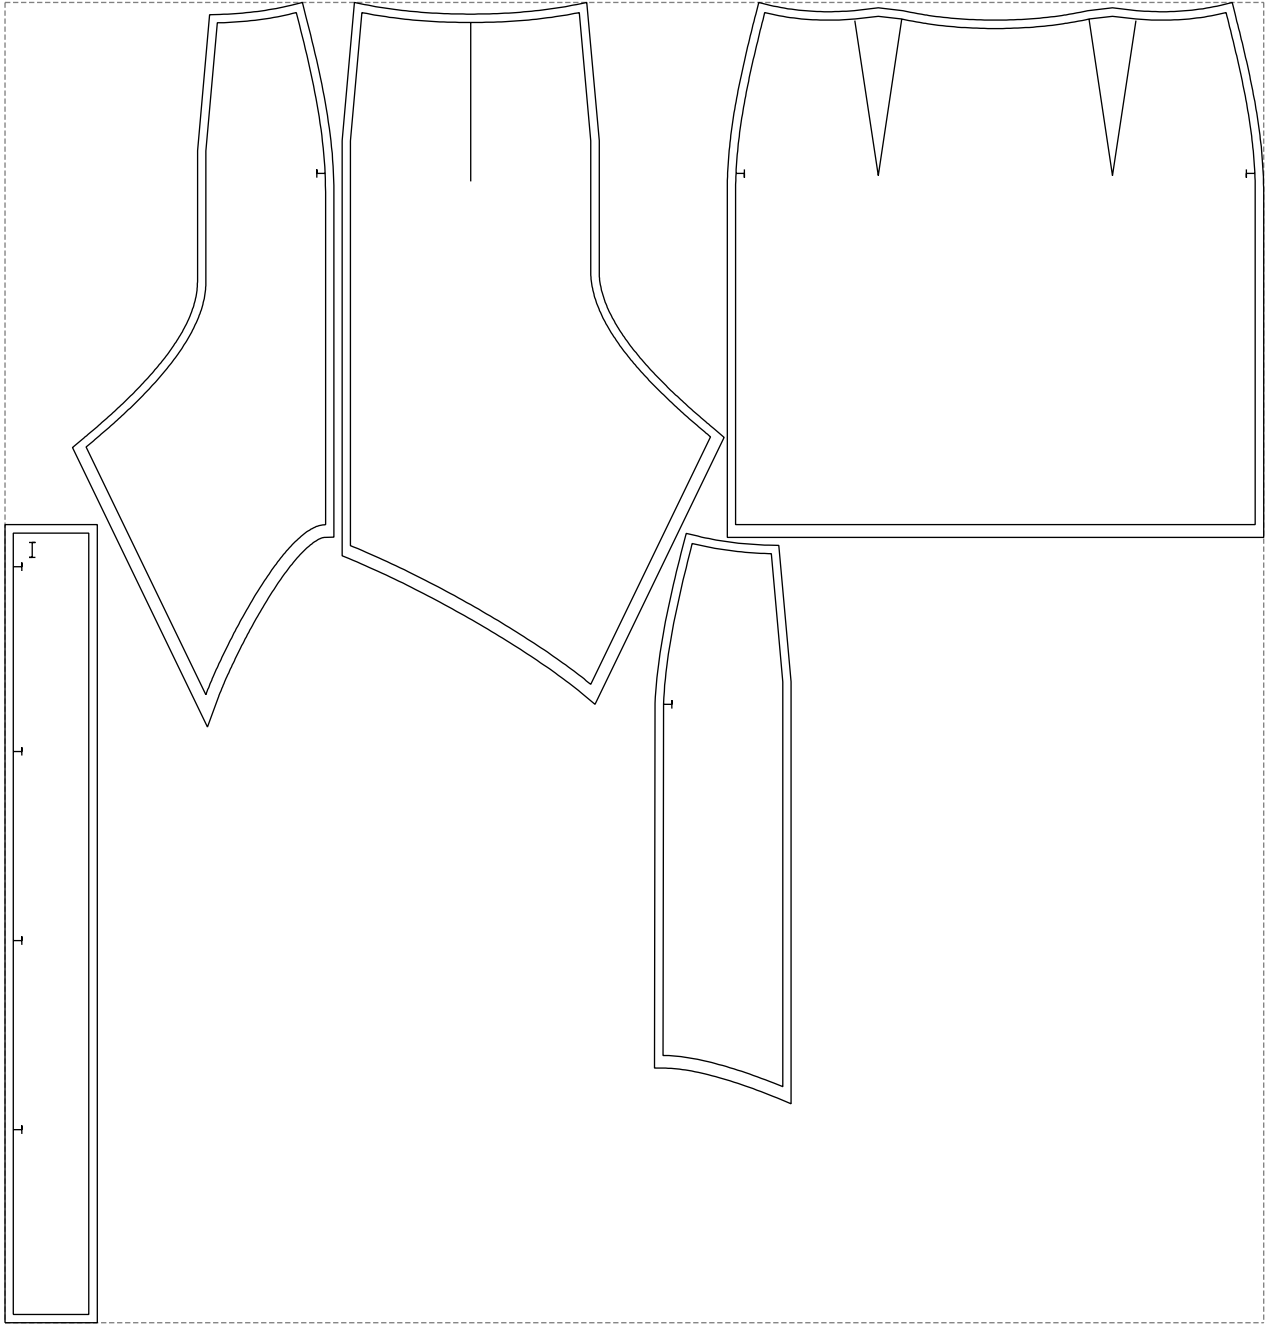

Not for print

Paper size: A4, size:1378.89 x950.66 mm

# Example

size:1499.00 x1572.77 mm

Maneken =1 ver.0

rz\_1=170

rz\_16=108

rz\_17=92.5

rz\_18=89.2

rz\_19=116