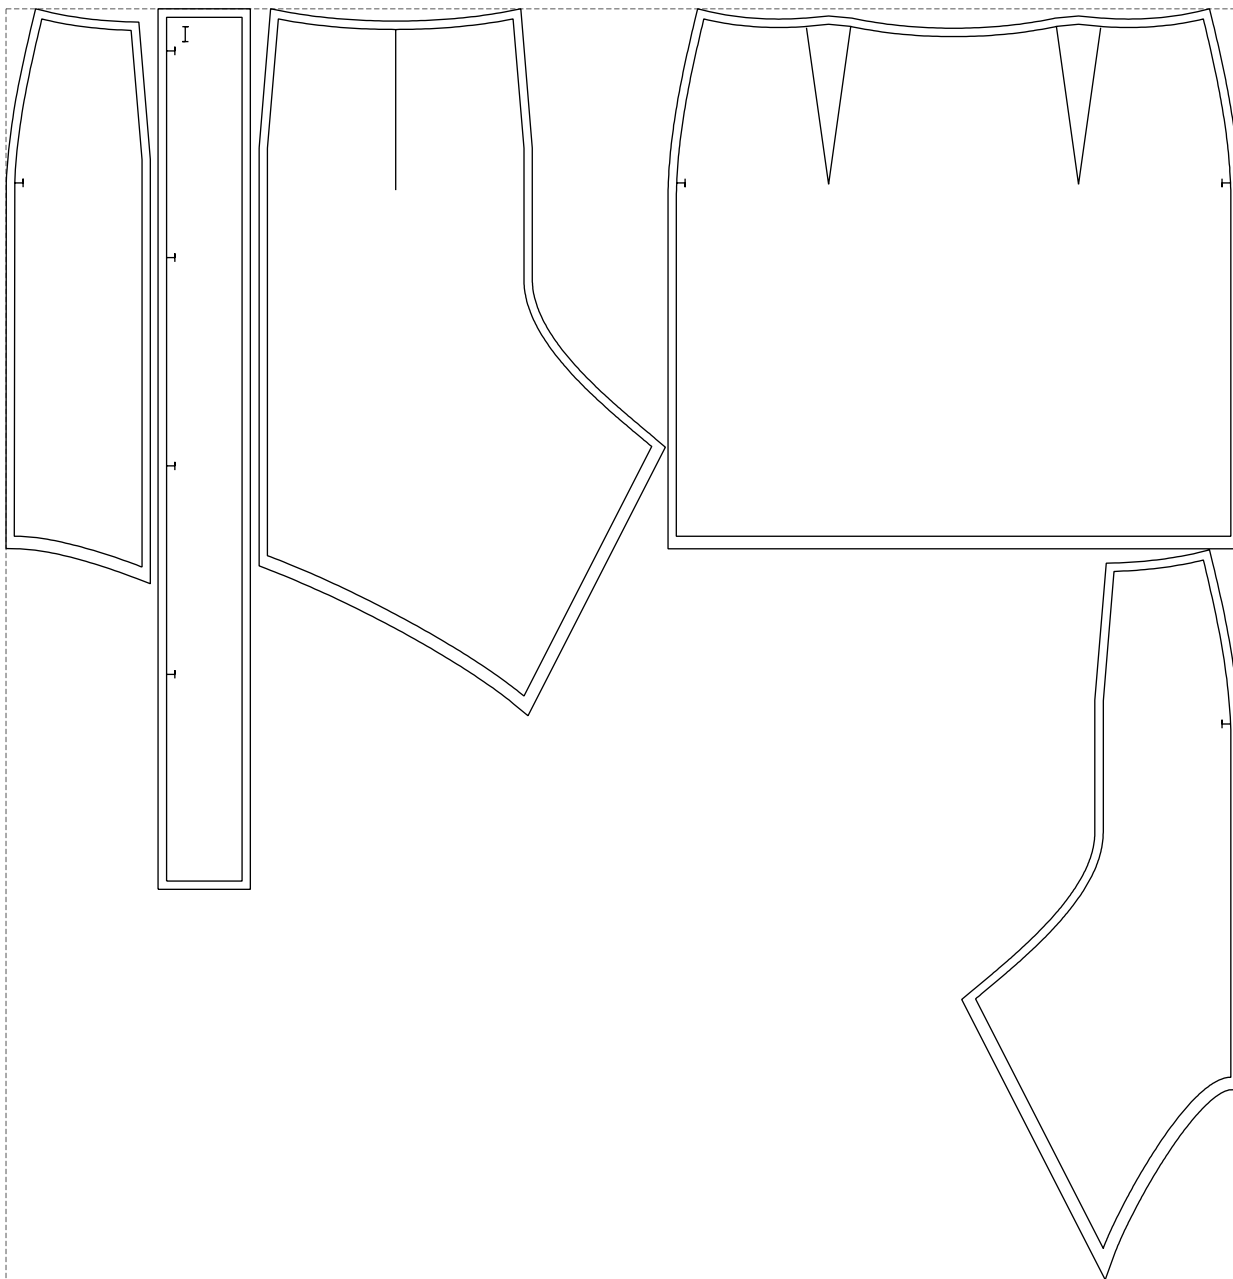

Not for print

Paper size: A4, size:1388.94 x1289.06 mm

# Example

size:1468.84 x1513.83 mm

Maneken =1 ver.0

rz\_1=170

rz\_16=116

rz\_17=100

rz\_18=98.8

rz\_19=124

rz\_20=121

---

. . . . .  
. . . . .  
. . . . .