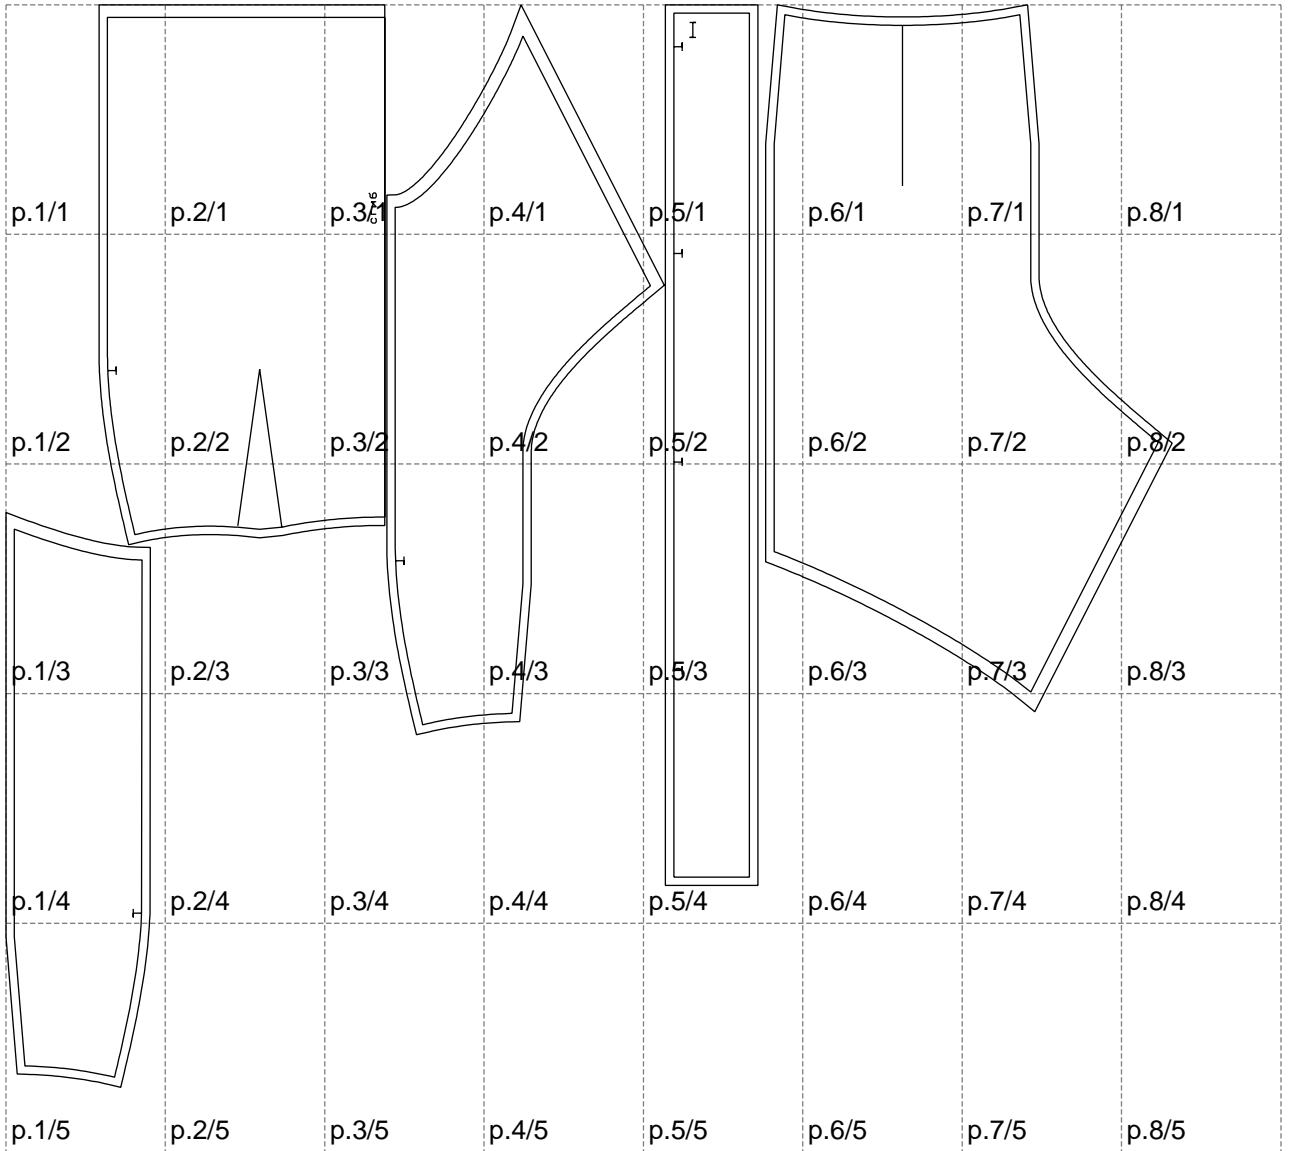

Not for print

Paper size: A4, size:1388.94 x1289.06 mm

# Example

size:1468.84 x1513.83 mm

Maneken =1 ver.0

rz\_1=170

rz\_16=116

rz\_17=100

rz\_18=98.8

rz\_19=124

rz\_20=121

---

. . . . .  
. . . . .  
. . . . .