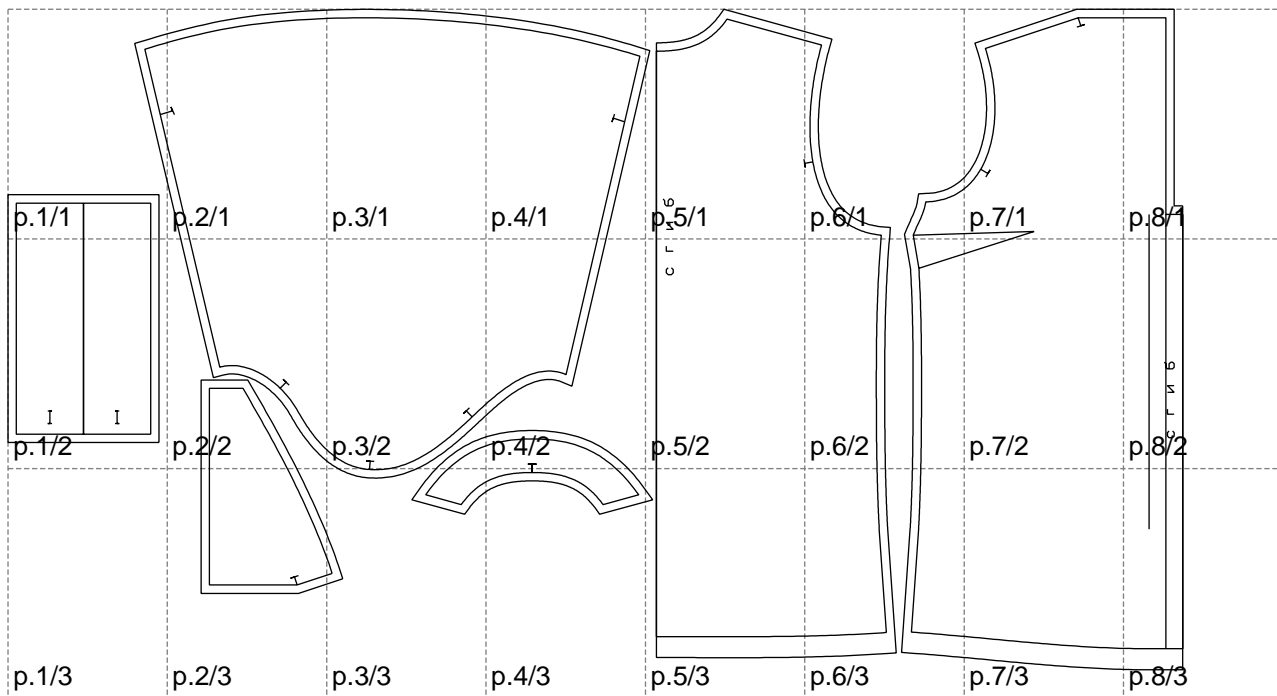

Not for print

Paper size: A4, size:1399.00 x786.37 mm

# Example

size:1499.00 x1654.54 mm

Maneken =1 ver.0

rz\_1=170

rz\_16=96

rz\_17=82

rz\_18=76

rz\_19=104

rz\_20=101.8

---

. . . . .  
. . . . .  
. . . . .