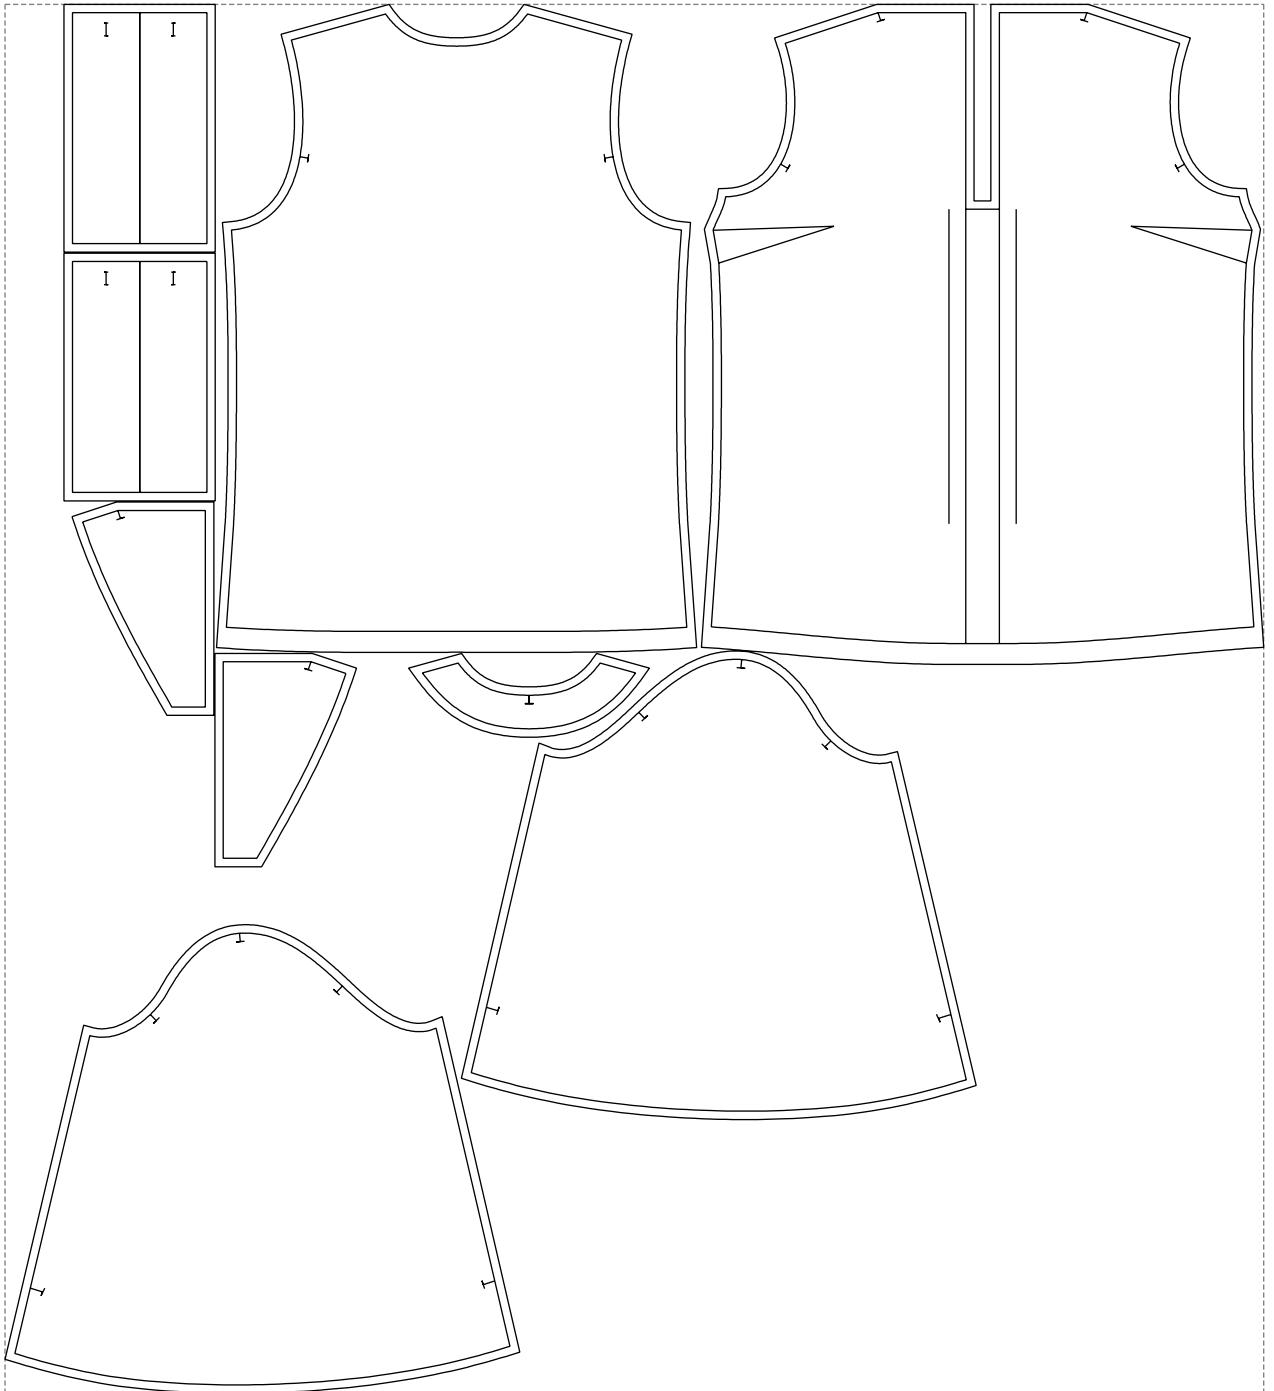

Not for print

Paper size: A4, size:1399.00 x786.37 mm

# Example

size:1499.00 x1654.54 mm

Maneken =1 ver.0

rz\_1=170

rz\_16=96

rz\_17=82

rz\_18=76

rz\_19=104

rz\_20=101.8

---

. . . . .  
. . . . .  
. . . . .