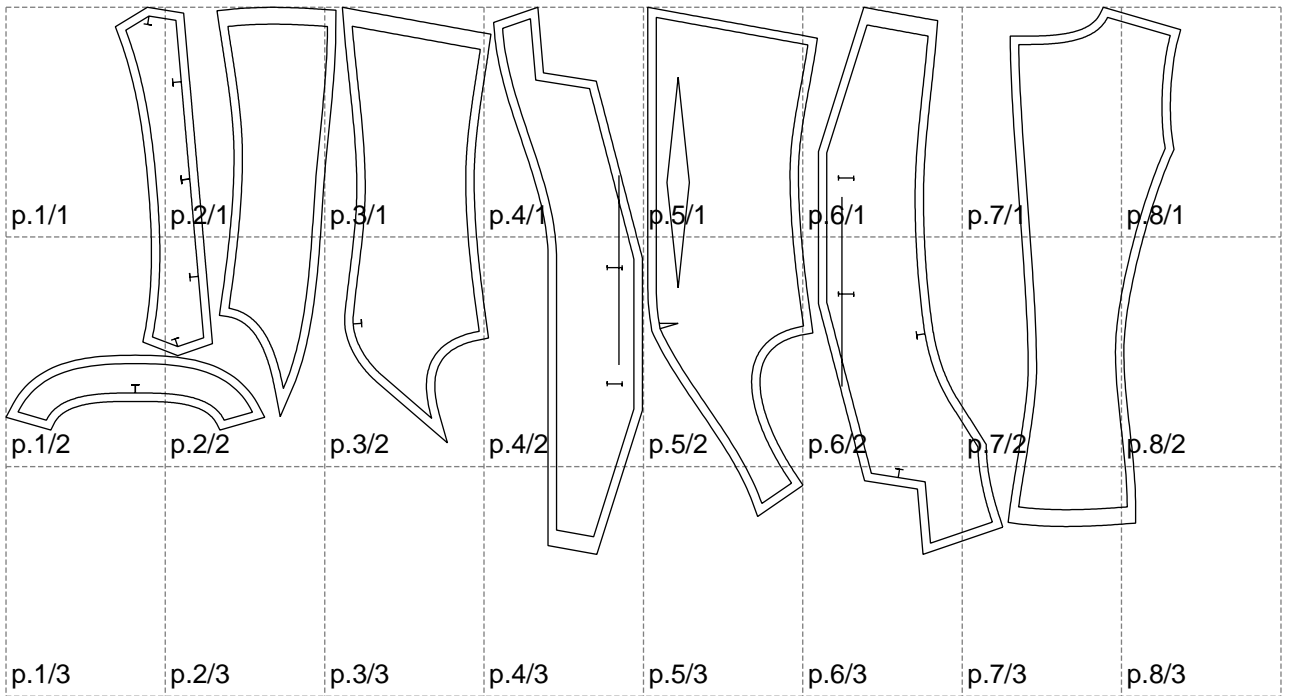

Not for print

Paper size: A4, size:1399.00 x651.50 mm

# Example

size:1499.00 x1033.15 mm

Maneken =1 ver.0

rz\_1=170

rz\_16=88

rz\_17=75.6

rz\_18=67.6

rz\_19=96

rz\_20=94.6

---

. . . . .  
. . . . .  
. . . . .