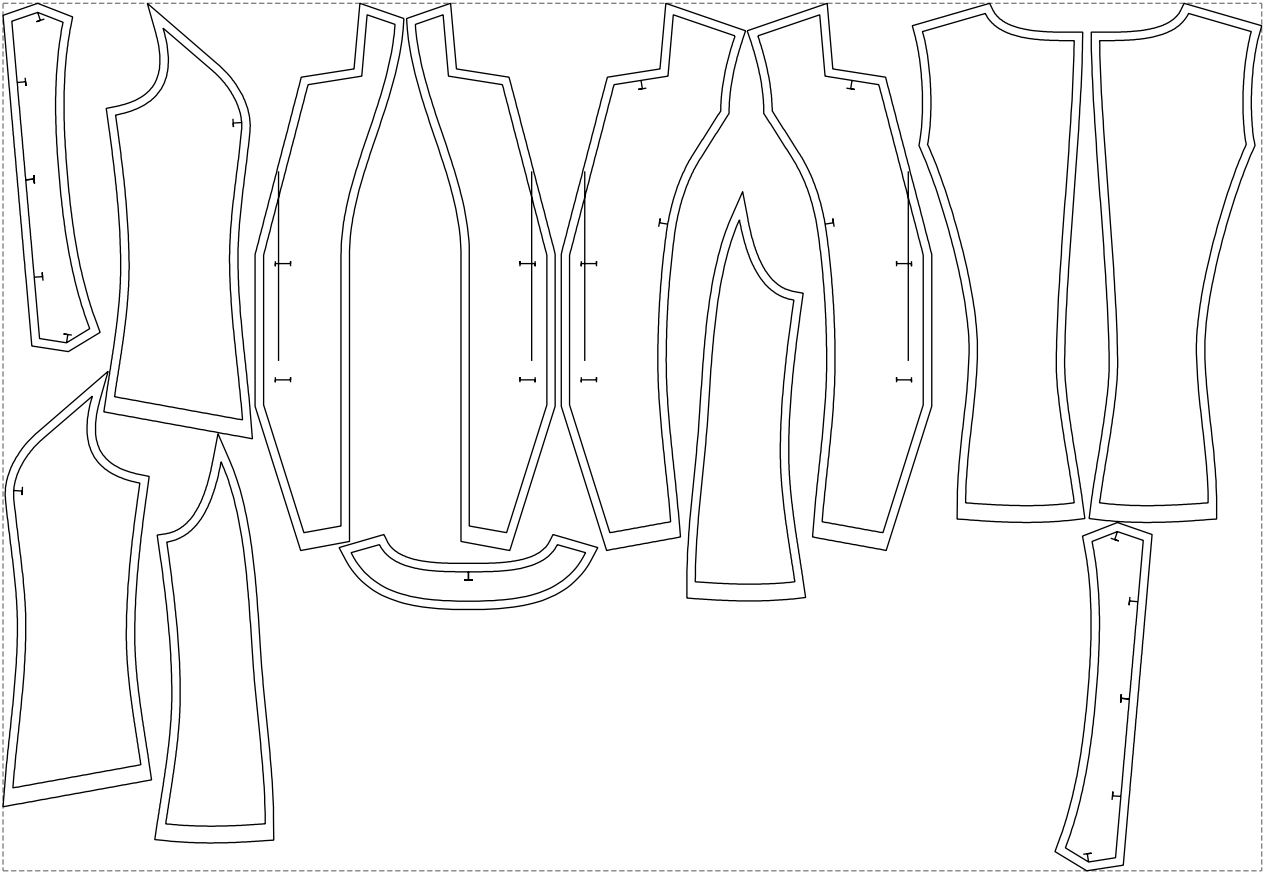

# Example

size:1499.00 x1033.15 mm

Maneken =1 ver.0

rz\_1=170

rz\_16=88

rz\_17=75.6

rz\_18=67.6

rz\_19=96