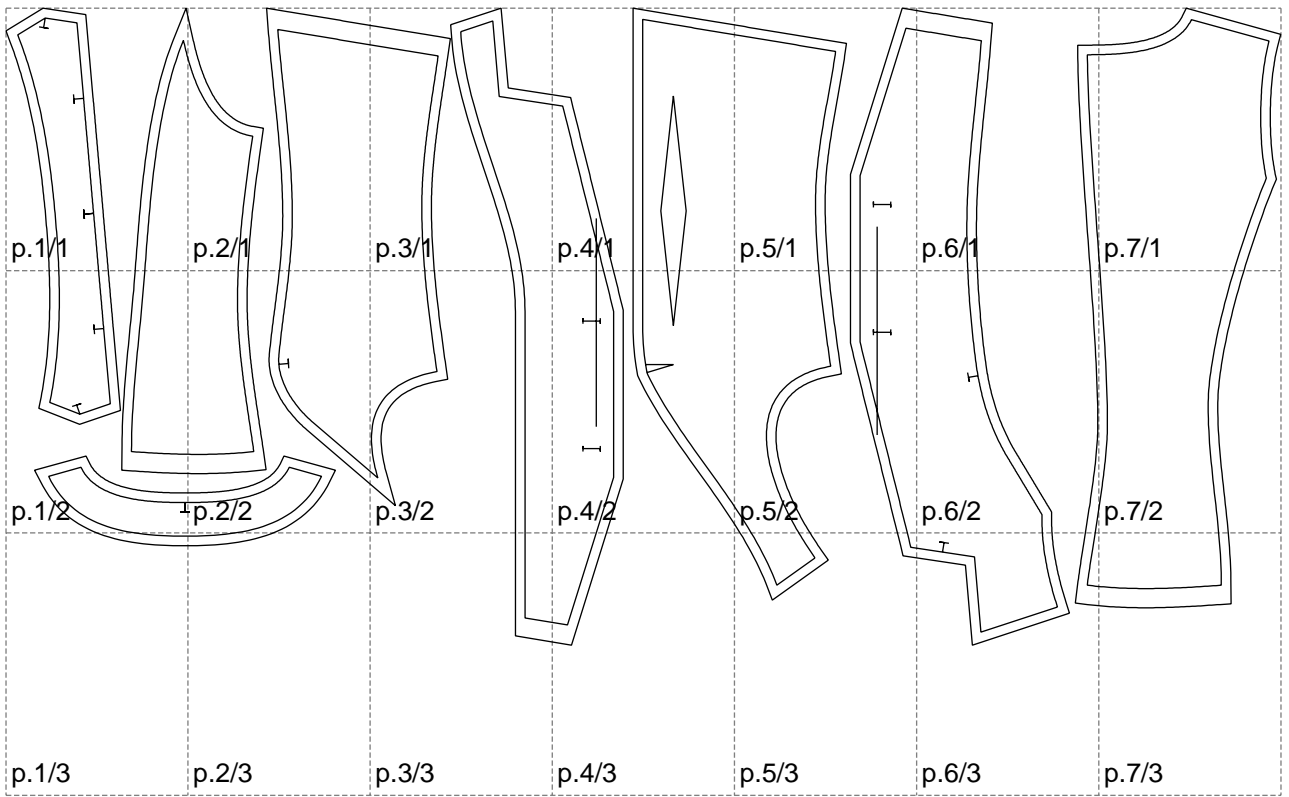

Not for print

Paper size: A4, size:1328.47 x663.62 mm

# Example

size:1478.89 x1058.90 mm

Maneken =1 ver.0

rz\_1=170

rz\_16=96

rz\_17=82

rz\_18=76

rz\_19=104

rz\_20=101.8

---

. . . . .  
. . . . .  
. . . . .