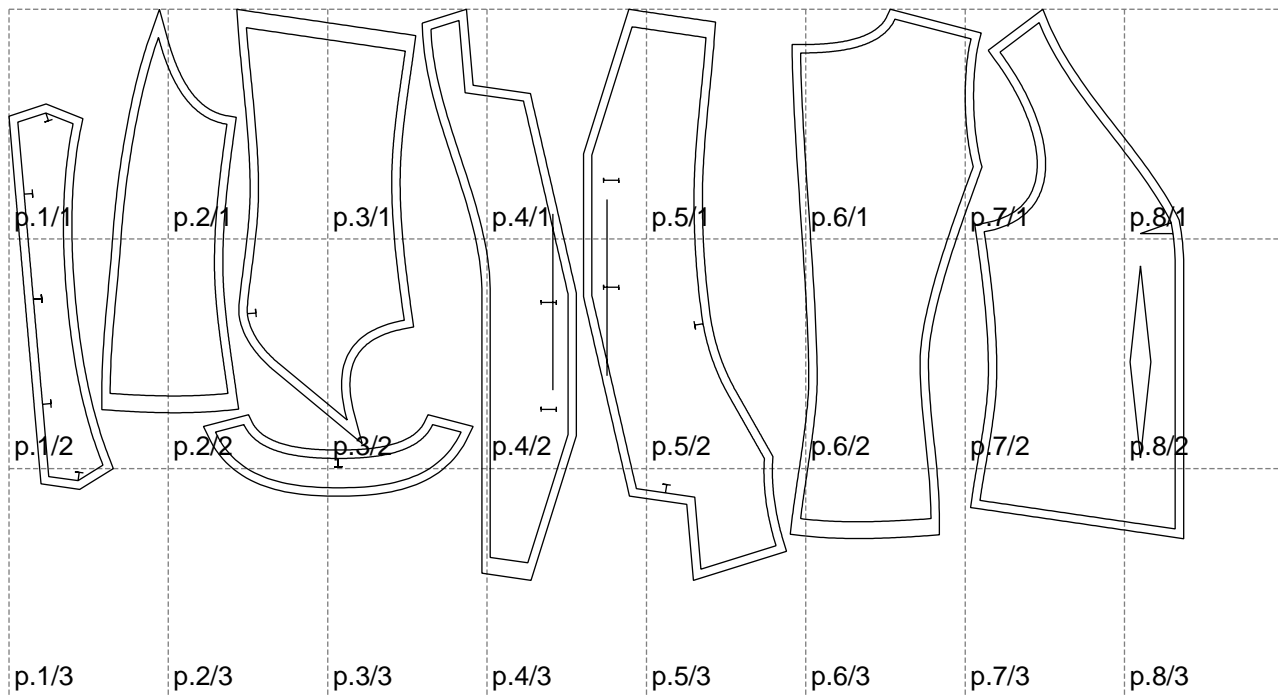

Not for print

Paper size: A4, size:1399.00 x679.92 mm

# Example

size:1499.00 x1100.13 mm

Maneken =1 ver.0

rz\_1=170

rz\_16=108

rz\_17=92.5

rz\_18=89.2

rz\_19=116

rz\_20=113

---

. . . . .  
. . . . .  
. . . . .