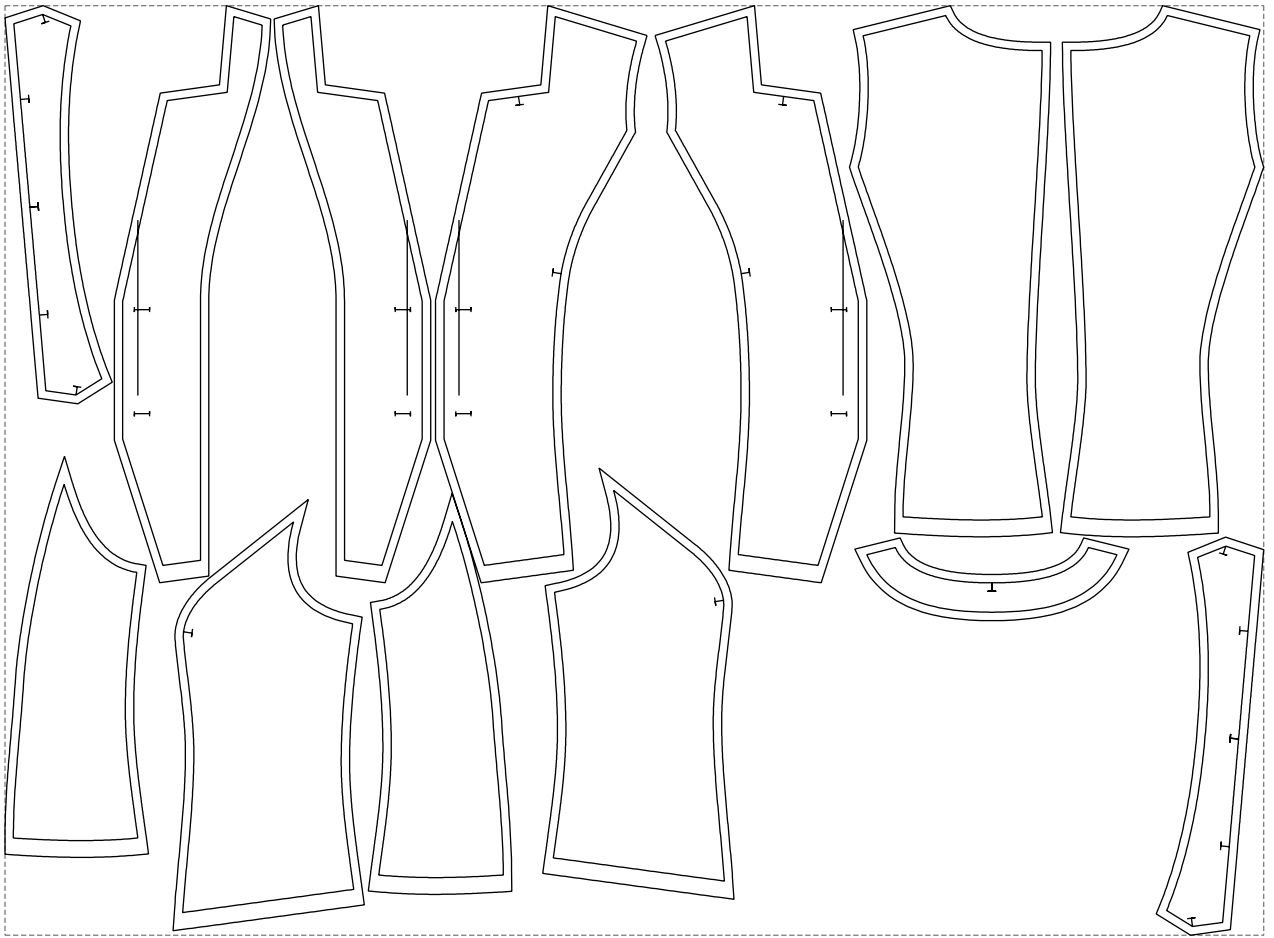

Not for print

Paper size: A4, size:1399.00 x844.14 mm

# Example

size:1499.00 x1107.45 mm

Maneken =1 ver.0

rz\_1=170

rz\_16=116

rz\_17=100

rz\_18=98.8

rz\_19=124