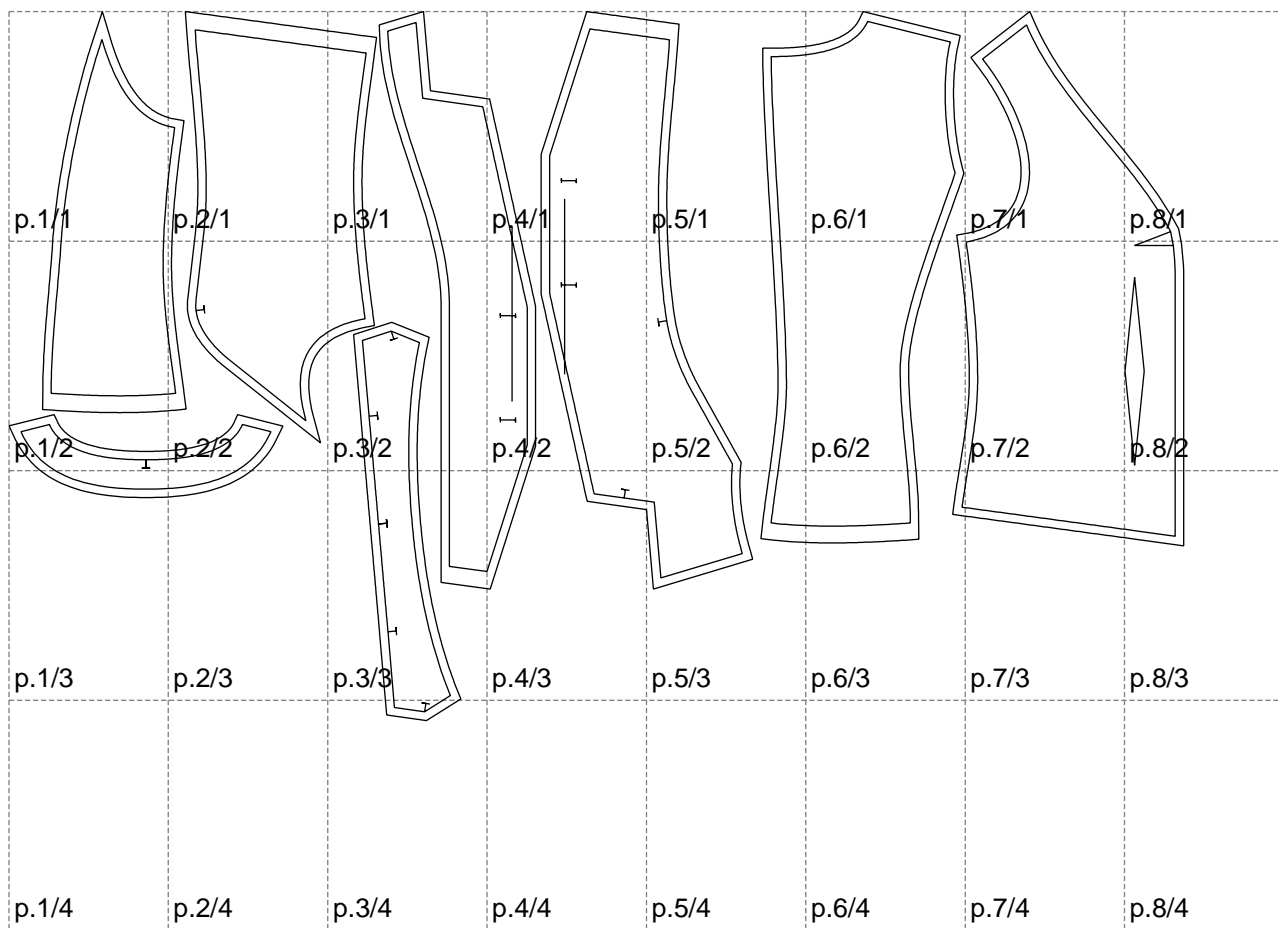

Not for print

Paper size: A4, size:1399.00 x844.14 mm

# Example

size:1499.00 x1107.45 mm

Maneken =1 ver.0

rz\_1=170

rz\_16=116

rz\_17=100

rz\_18=98.8

rz\_19=124

rz\_20=121

---

. . . . .  
. . . . .  
. . . . .