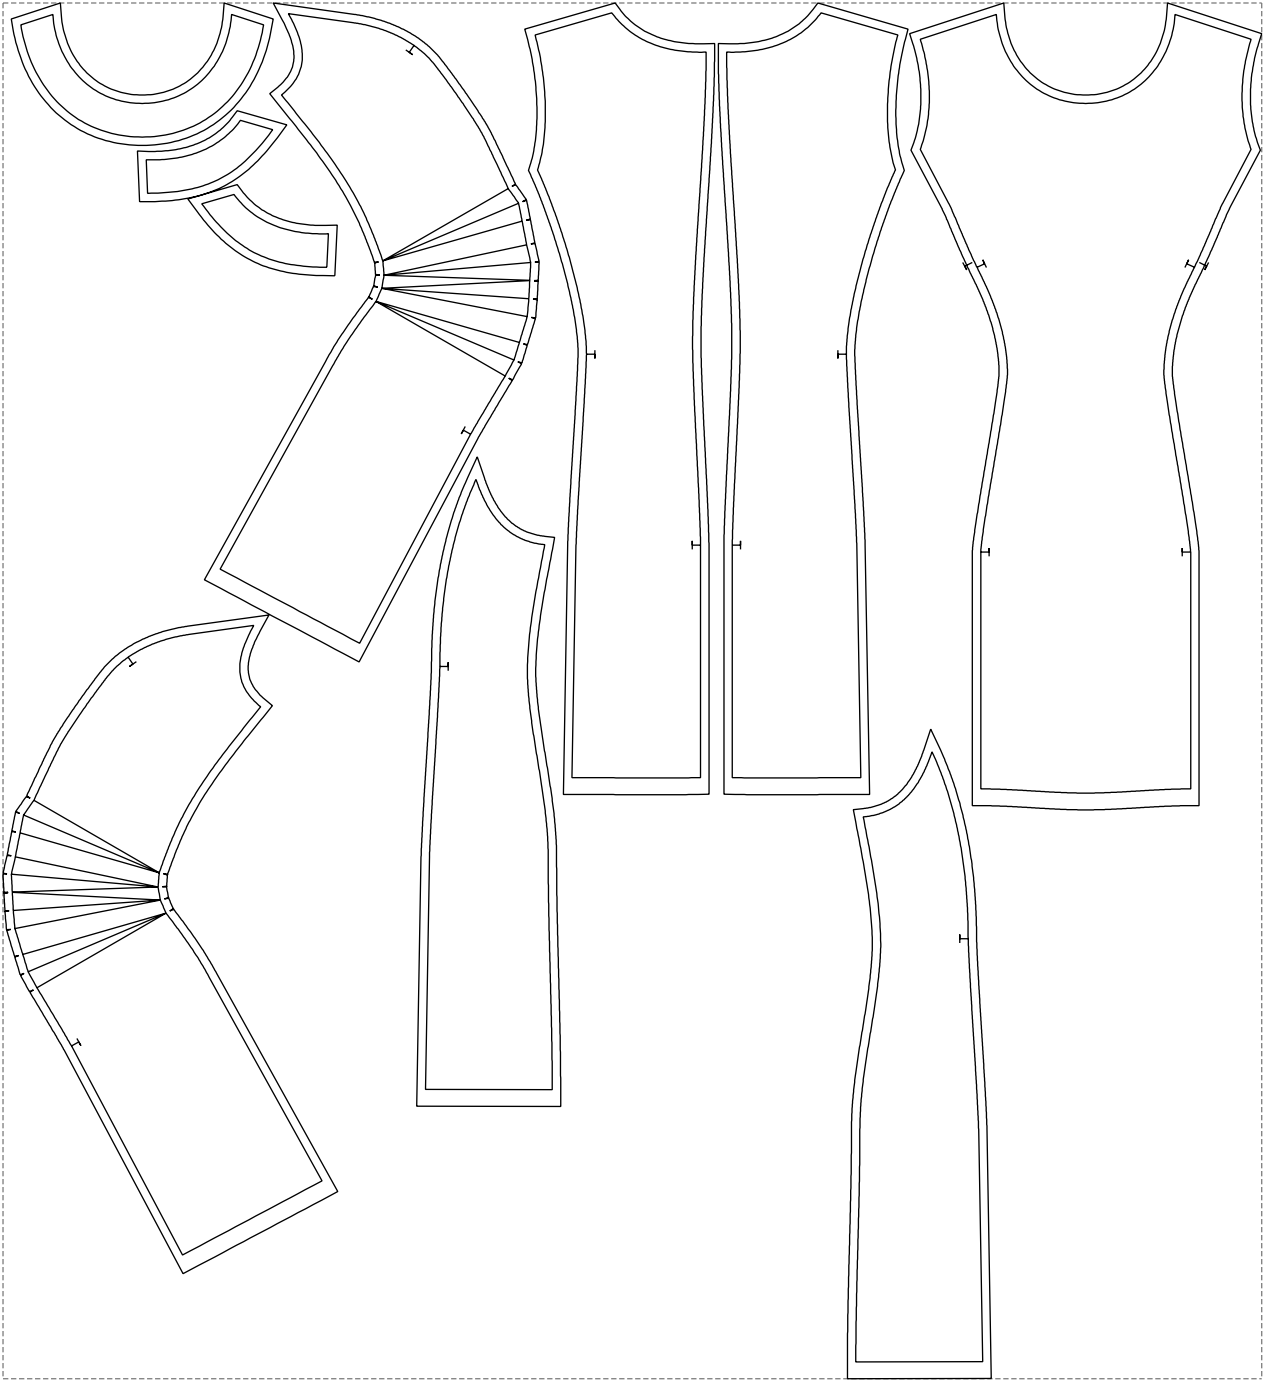

Not for print

Paper size: A4, size:1318.46 x961.01 mm

# Example

size:1499.00 x1638.70 mm

Maneken =1 ver.0

rz\_1=170

rz\_16=108

rz\_17=92.5

rz\_18=89.2

rz\_19=116