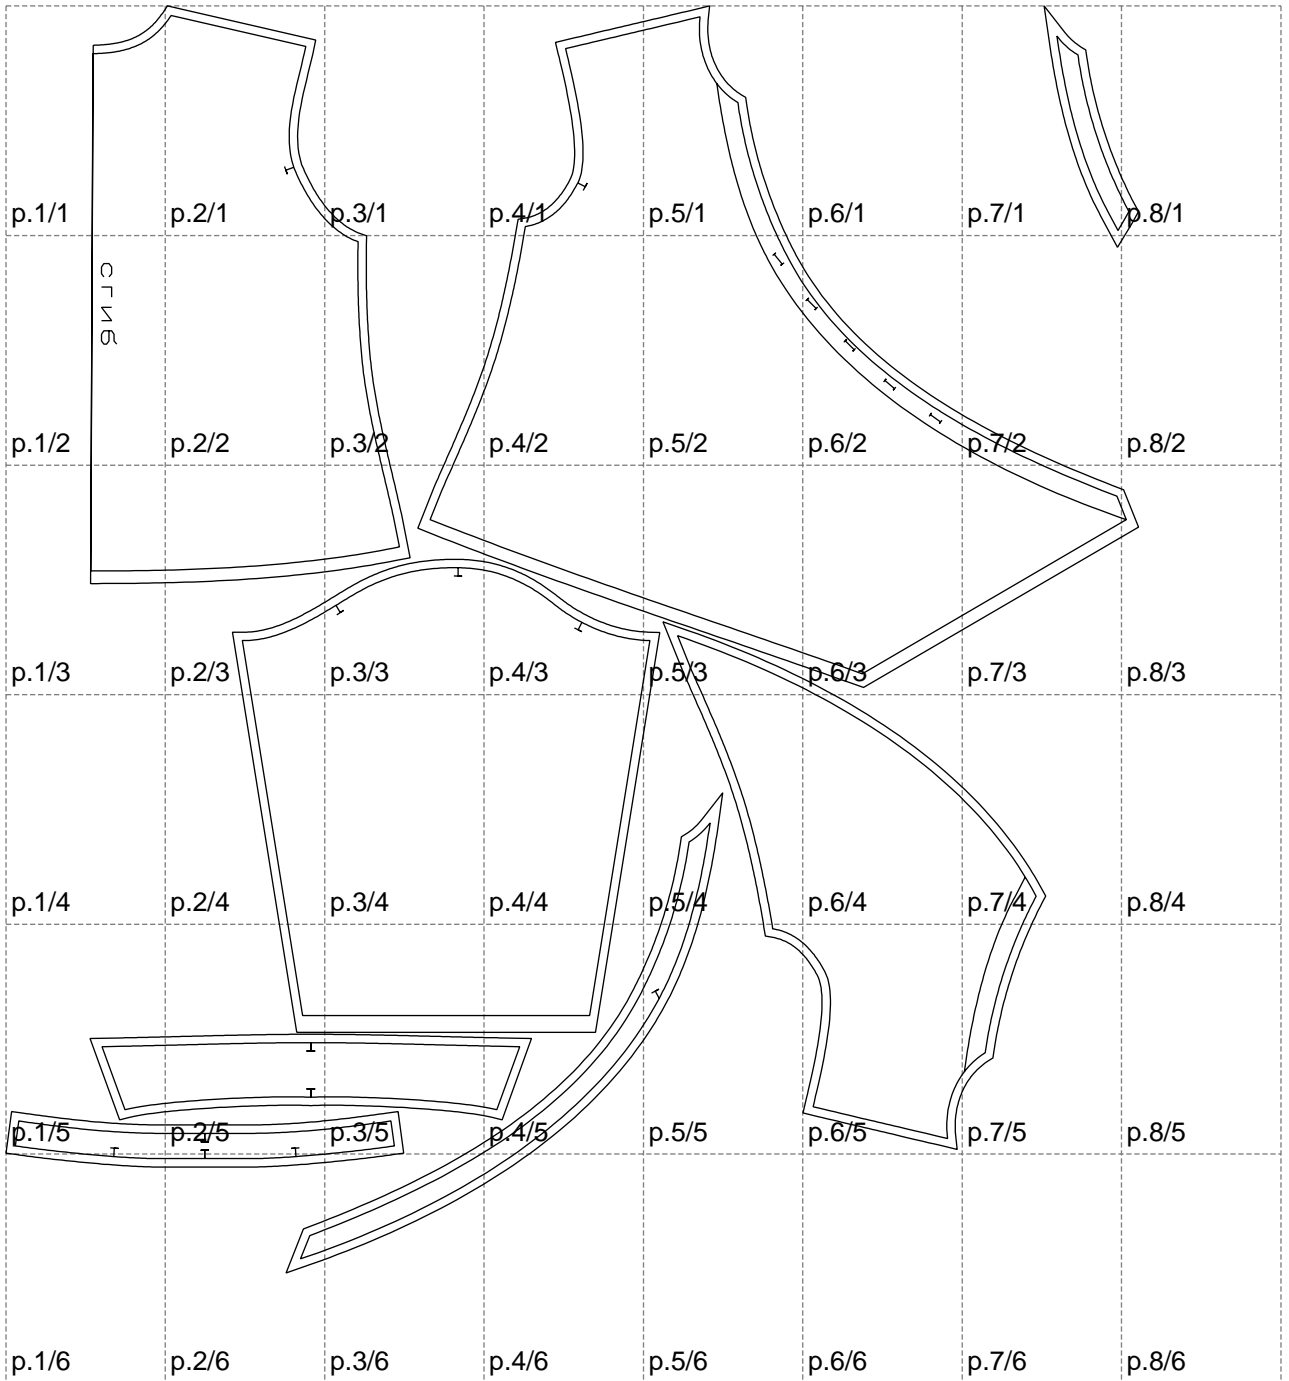

Not for print

Paper size: A4, size:1348.72 x1508.60 mm

# Example

size:1499.00 x1696.04 mm

Maneken =1 ver.0

rz\_1=170

rz\_16=108

rz\_17=92.5

rz\_18=89.2

rz\_19=116

rz\_20=113

---

. . . . .  
. . . . .  
. . . . .