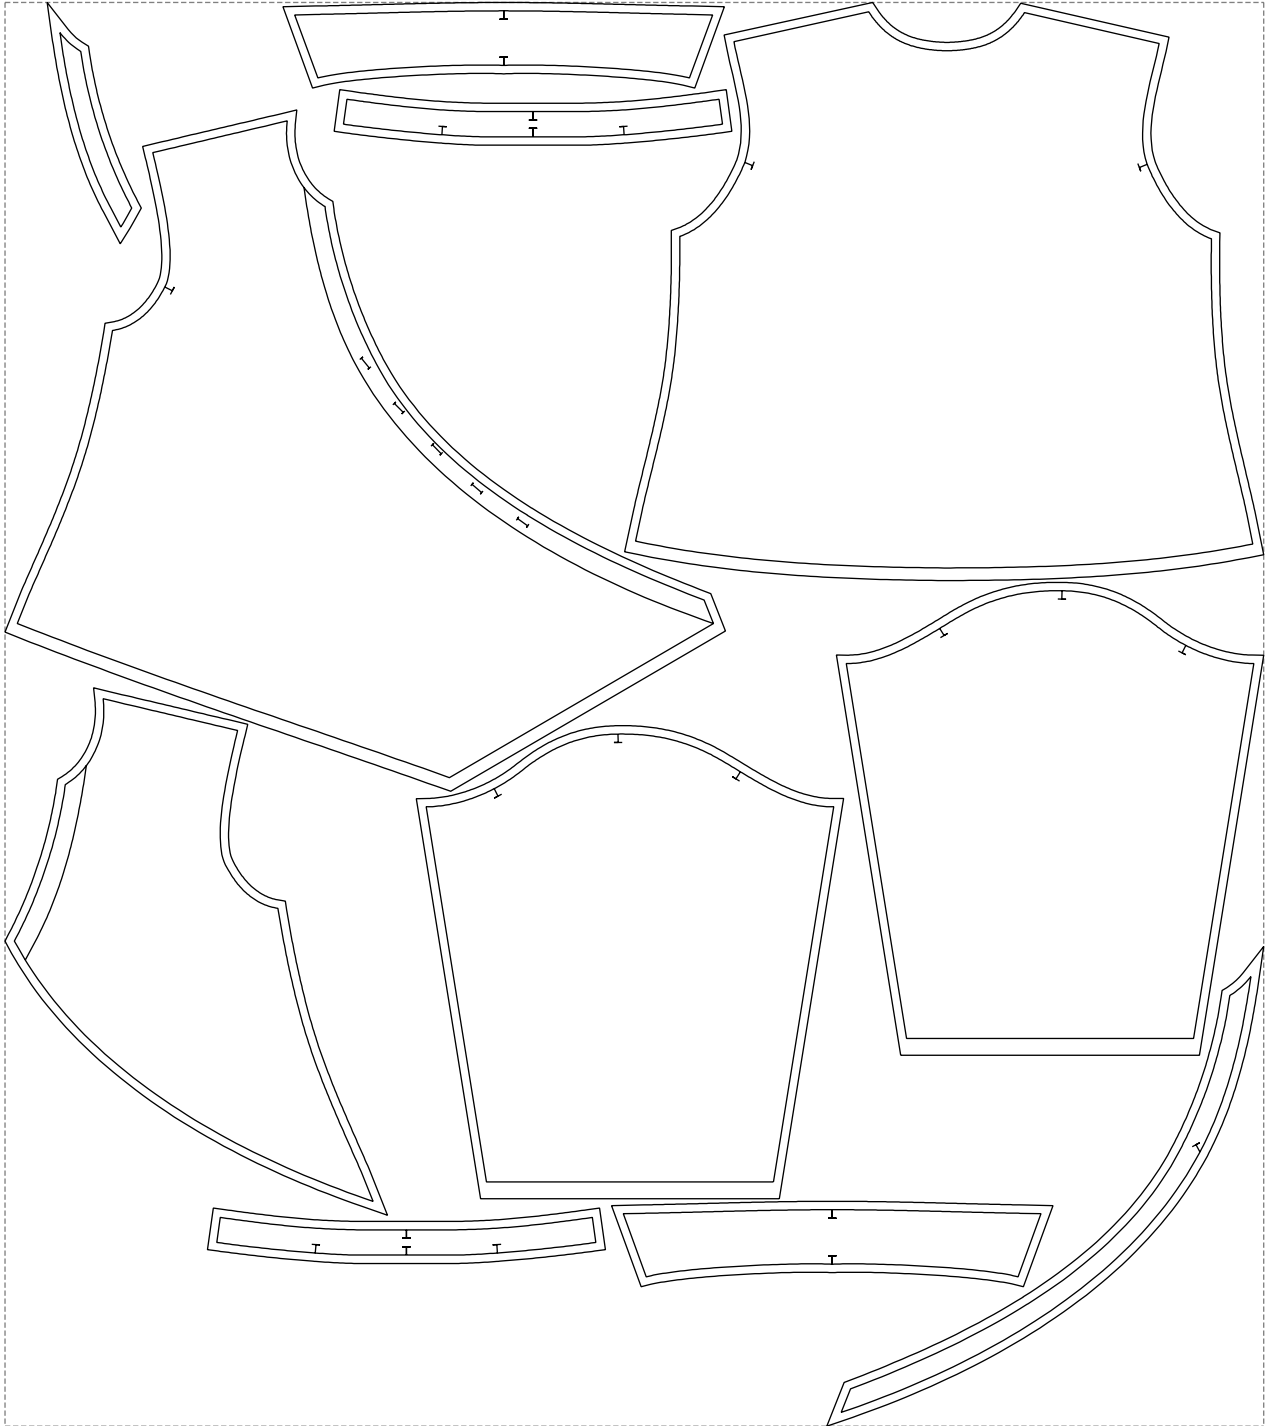

Not for print

Paper size: A4, size:1348.72 x1508.60 mm

# Example

size:1499.00 x1696.04 mm

Maneken =1 ver.0

rz\_1=170

rz\_16=108

rz\_17=92.5

rz\_18=89.2

rz\_19=116