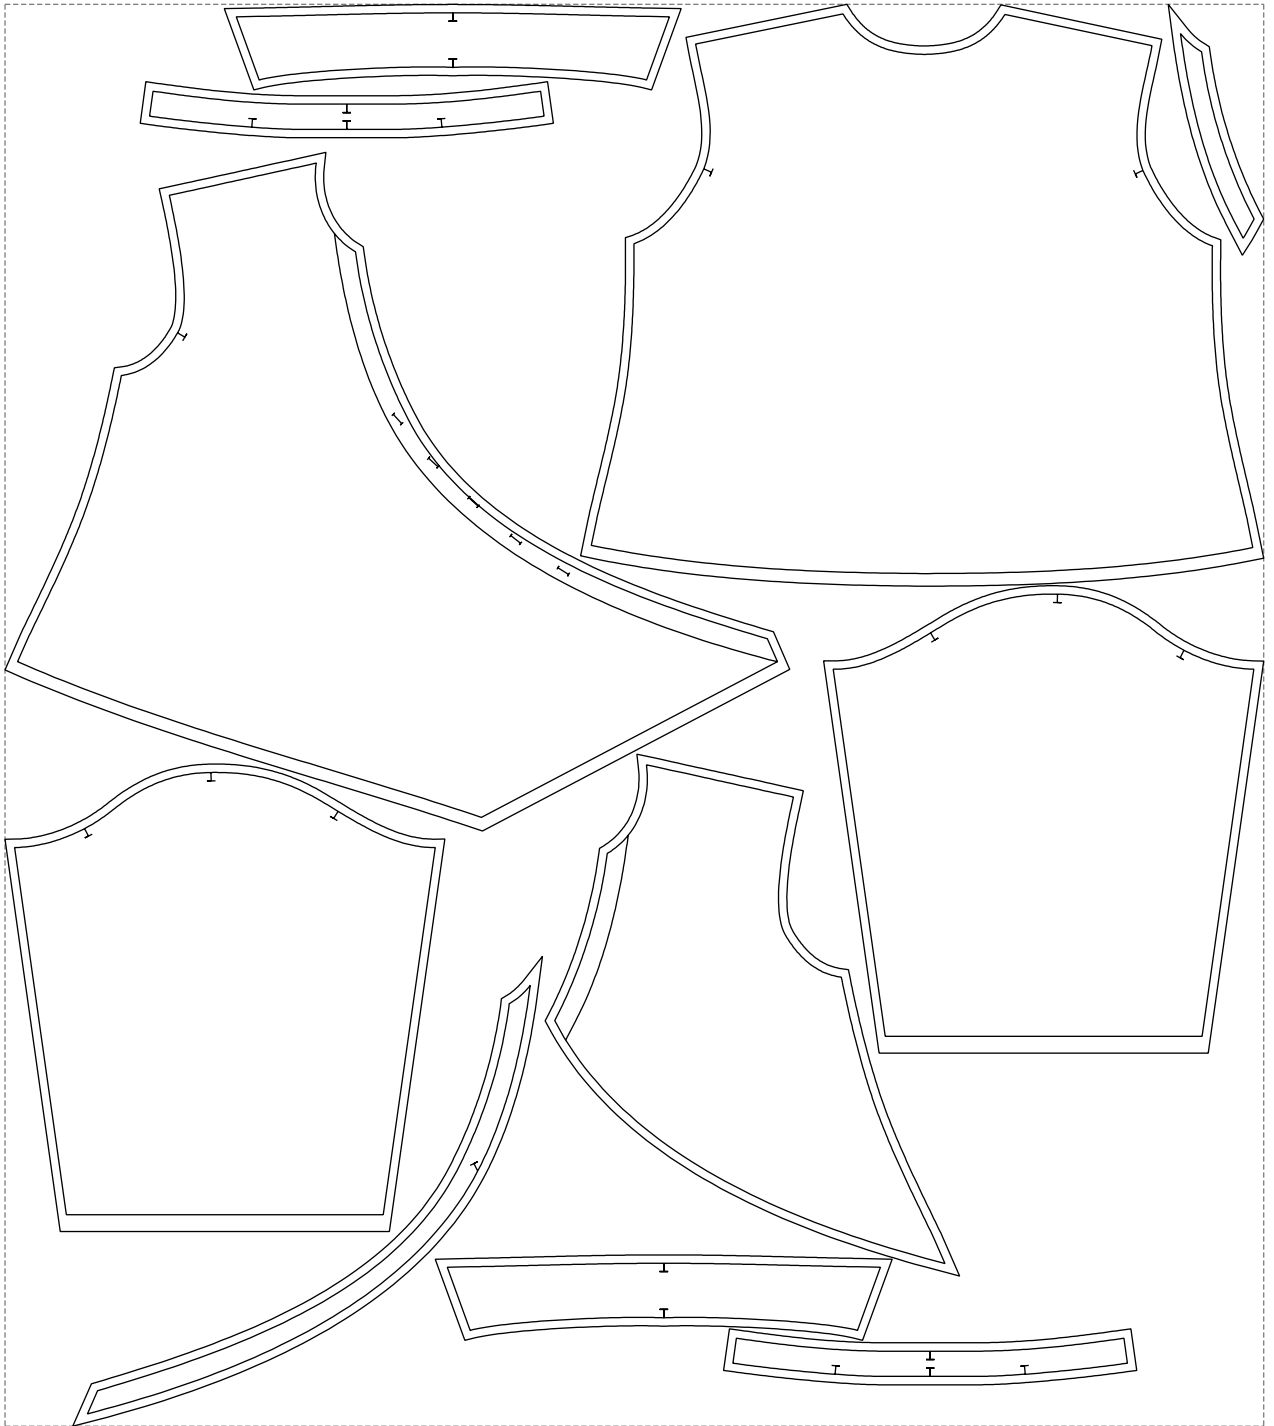

Not for print

Paper size: A4, size:1399.00 x1477.25 mm

# Example

size:1499.00 x1693.66 mm

Maneken =1 ver.0

rz\_1=170

rz\_16=120

rz\_17=104

rz\_18=103.6

rz\_19=128