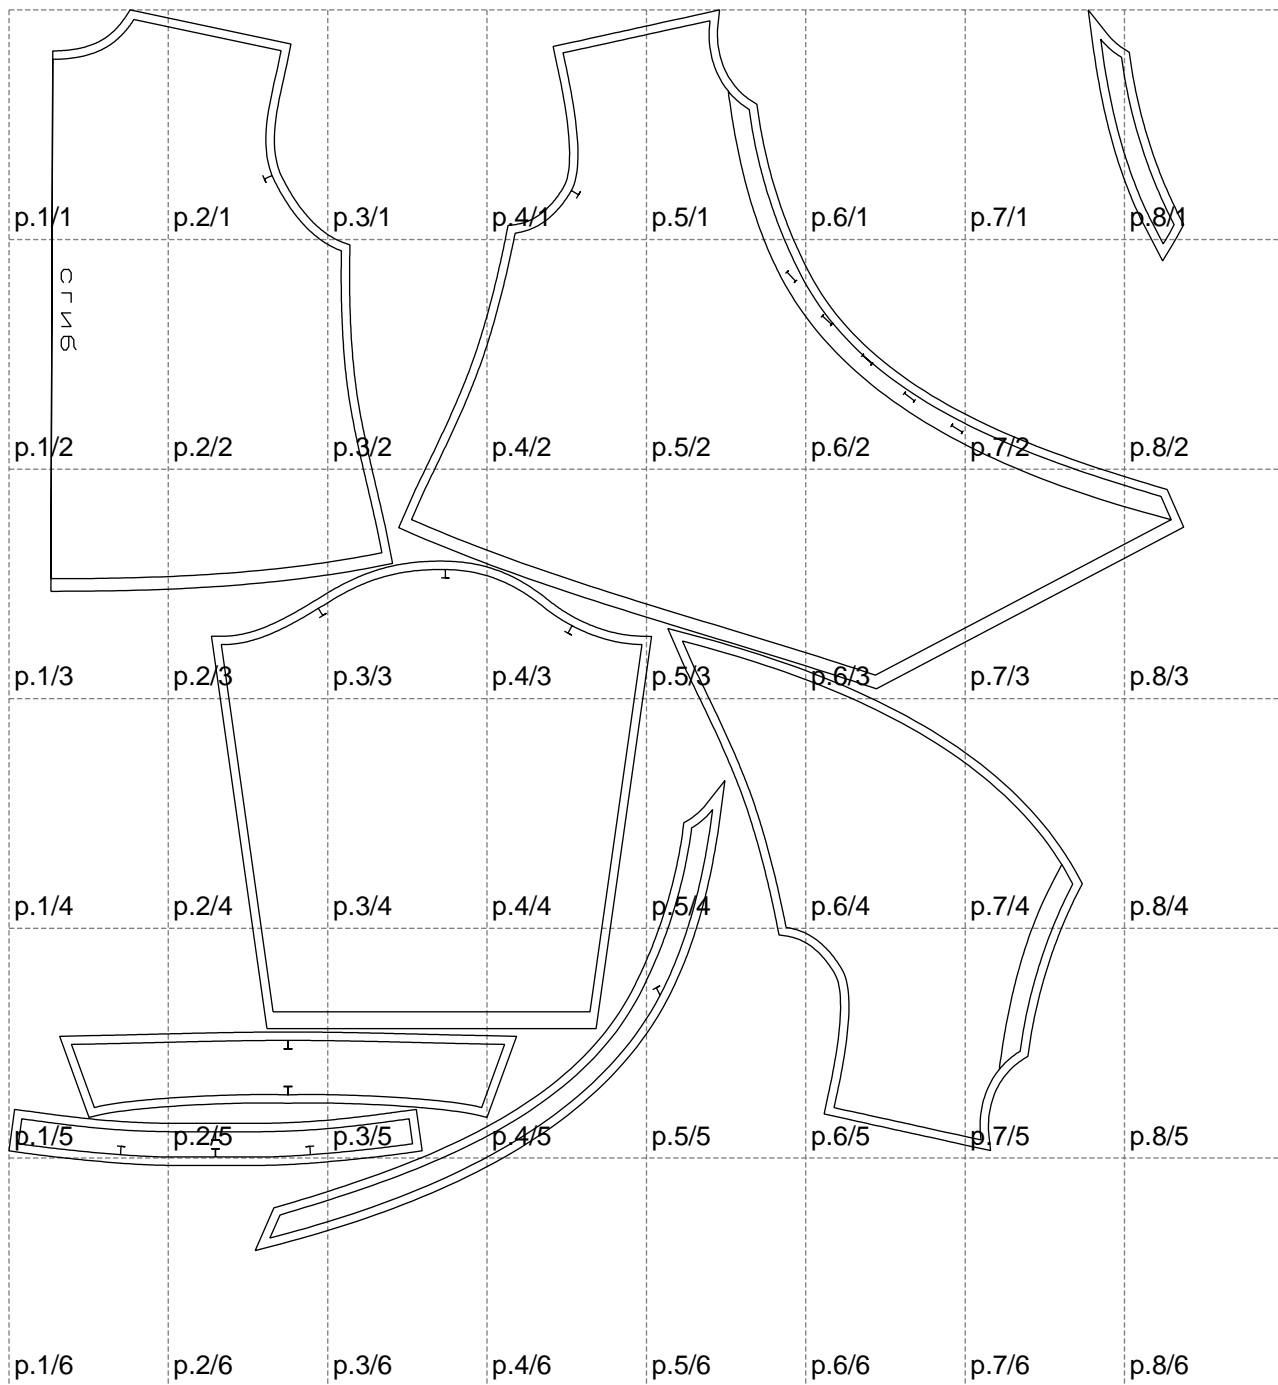

Not for print

Paper size: A4, size:1399.00 x1477.25 mm

# Example

size:1499.00 x1693.66 mm

Maneken =1 ver.0

rz\_1=170

rz\_16=120

rz\_17=104

rz\_18=103.6

rz\_19=128

rz\_20=125.1

---

. . . . .  
. . . . .  
. . . . .