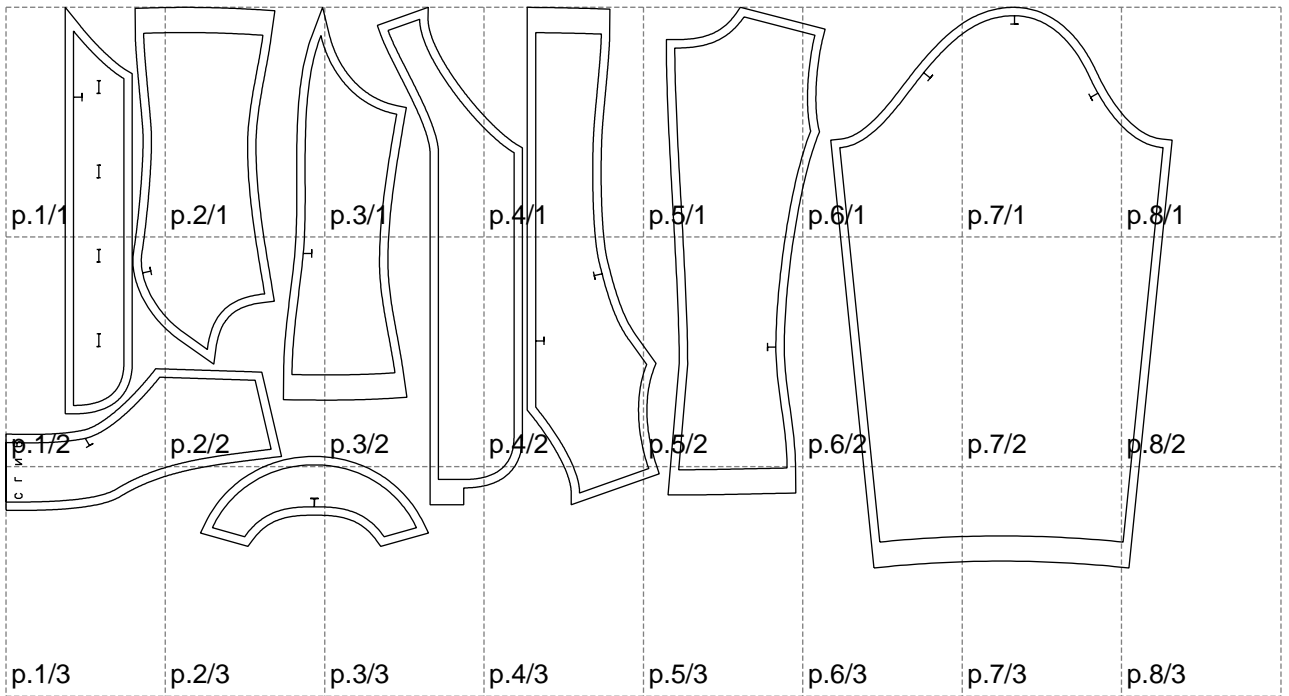

Not for print

Paper size: A4, size:1388.99 x667.53 mm

# Example

size:1499.00 x1308.92 mm

Maneken =1 ver.0

rz\_1=170

rz\_16=88

rz\_17=75.6

rz\_18=67.6

rz\_19=96

rz\_20=94.6

---

. . . . .  
. . . . .  
. . . . .