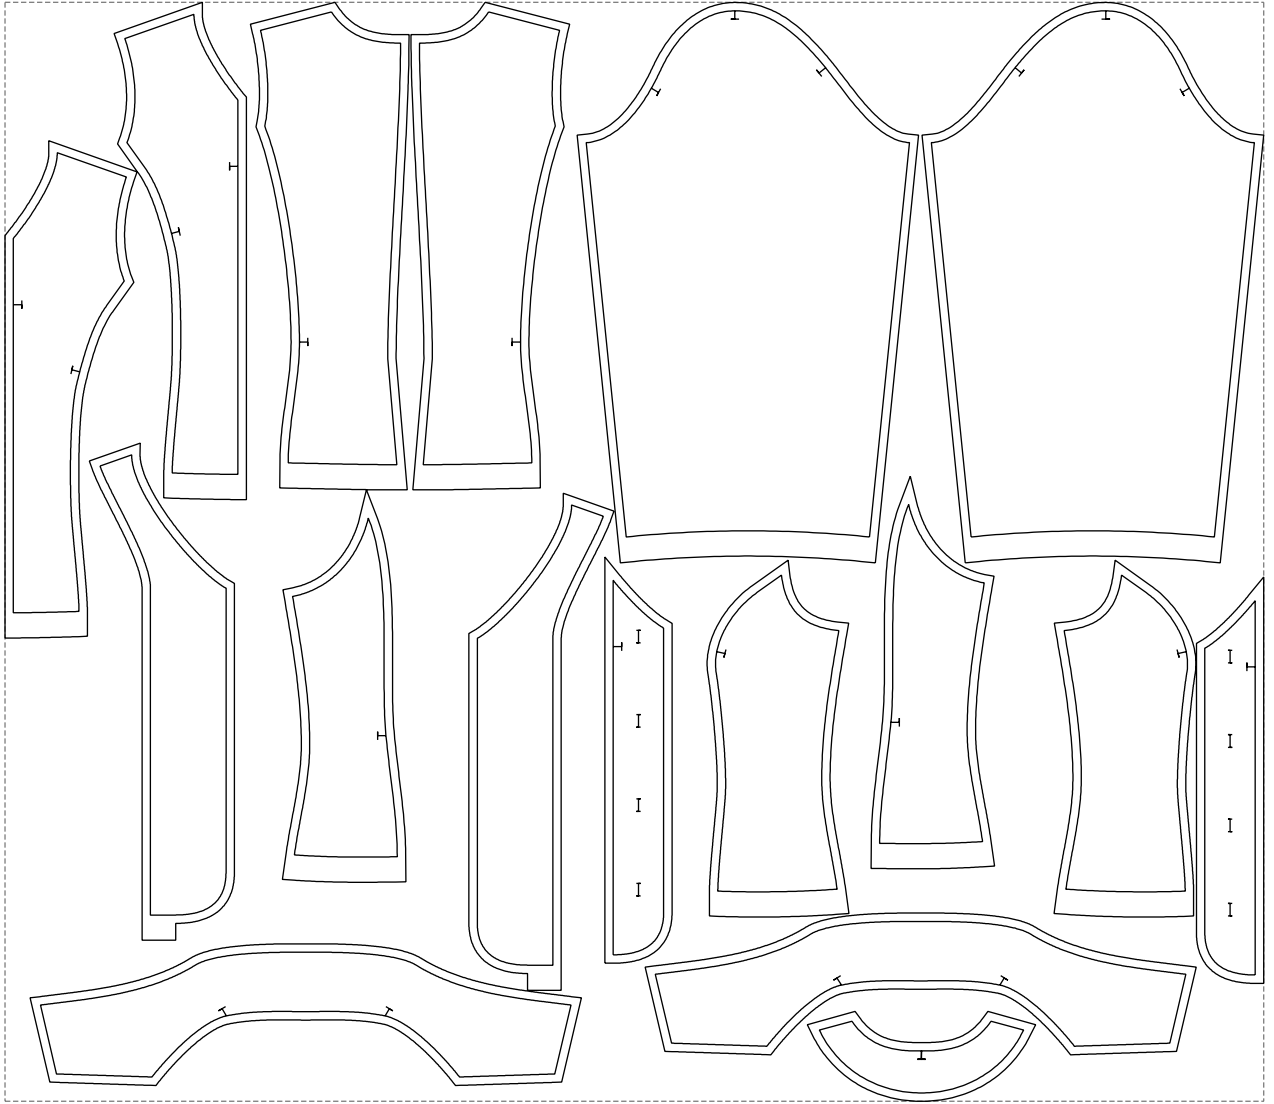

# Example

size:1499.00 x1308.92 mm

Maneken =1 ver.0

rz\_1=170

rz\_16=88

rz\_17=75.6

rz\_18=67.6

rz\_19=96