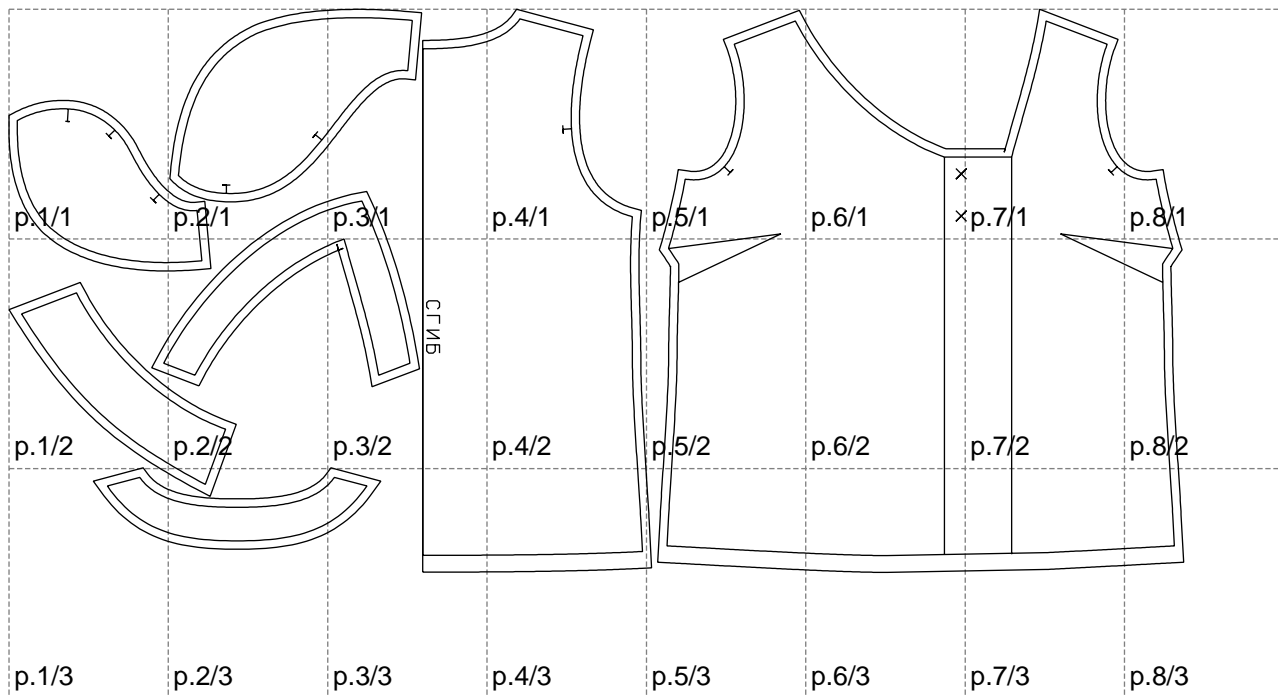

Not for print

Paper size: A4, size:1399.00 x670.45 mm

# Example

size:1499.00 x927.52 mm

Maneken =1 ver.0

rz\_1=170

rz\_16=88

rz\_17=75.6

rz\_18=67.6

rz\_19=96

rz\_20=94.6

---

. . . . .  
. . . . .  
. . . . .