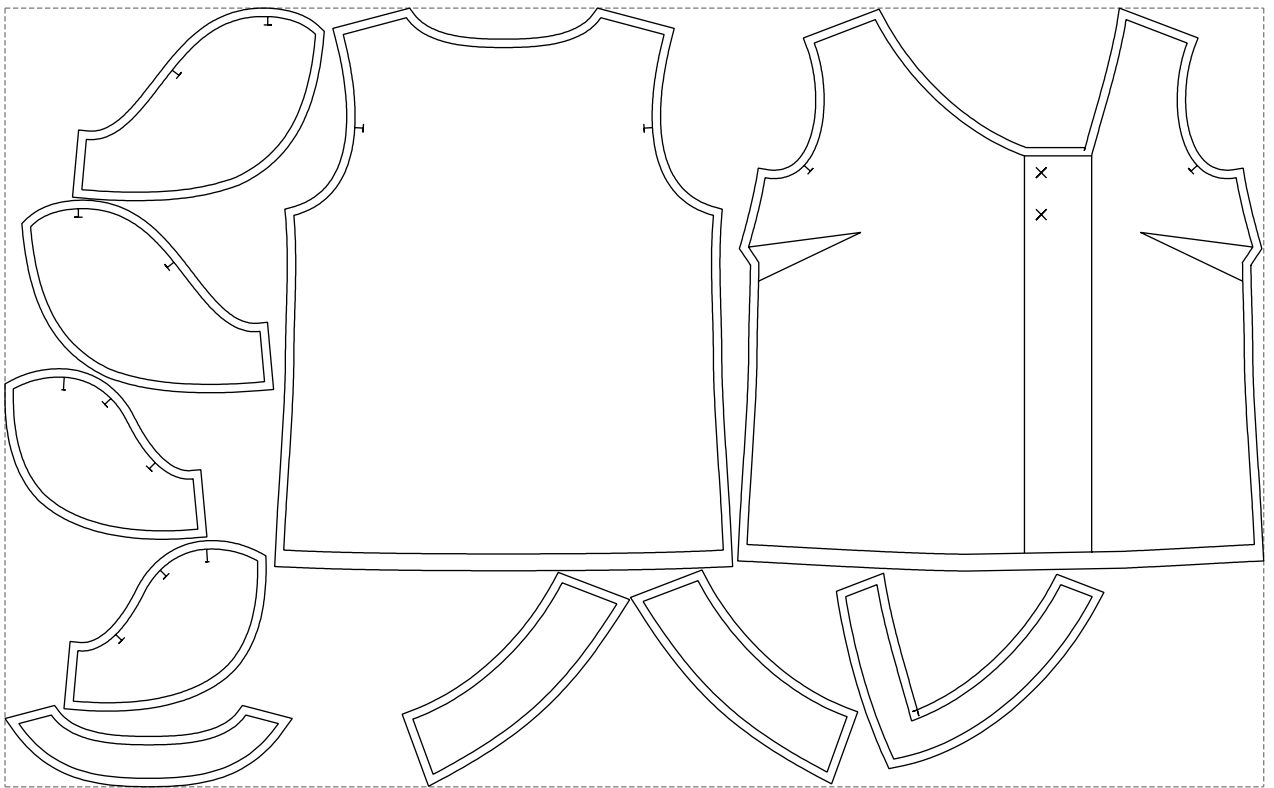

Not for print

Paper size: A4, size:1399.00 x670.45 mm

# Example

size:1499.00 x927.52 mm

Maneken =1 ver.0

rz\_1=170

rz\_16=88

rz\_17=75.6

rz\_18=67.6

rz\_19=96