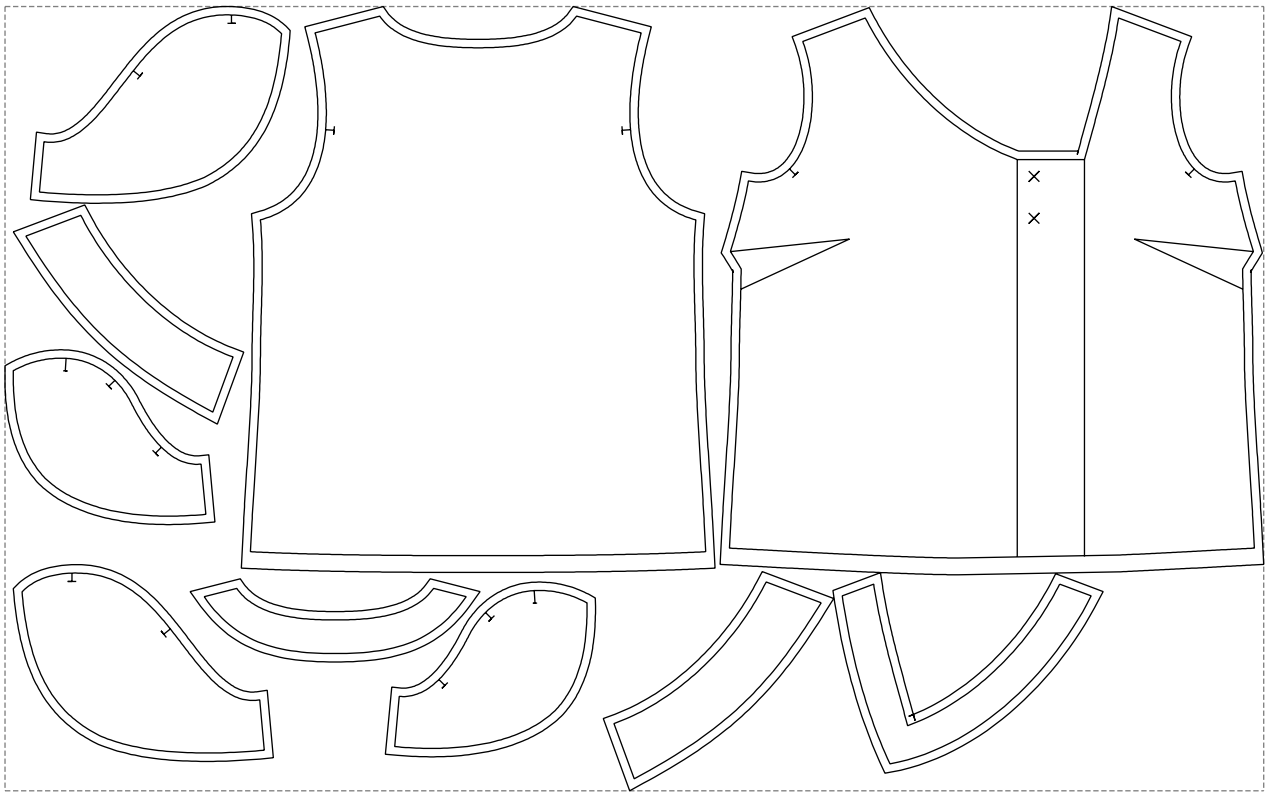

Not for print

Paper size: A4, size:1399.00 x771.84 mm

# Example

size:1499.00 x934.21 mm

Maneken =1 ver.0

rz\_1=170

rz\_16=92

rz\_17=78.8

rz\_18=71.8

rz\_19=100