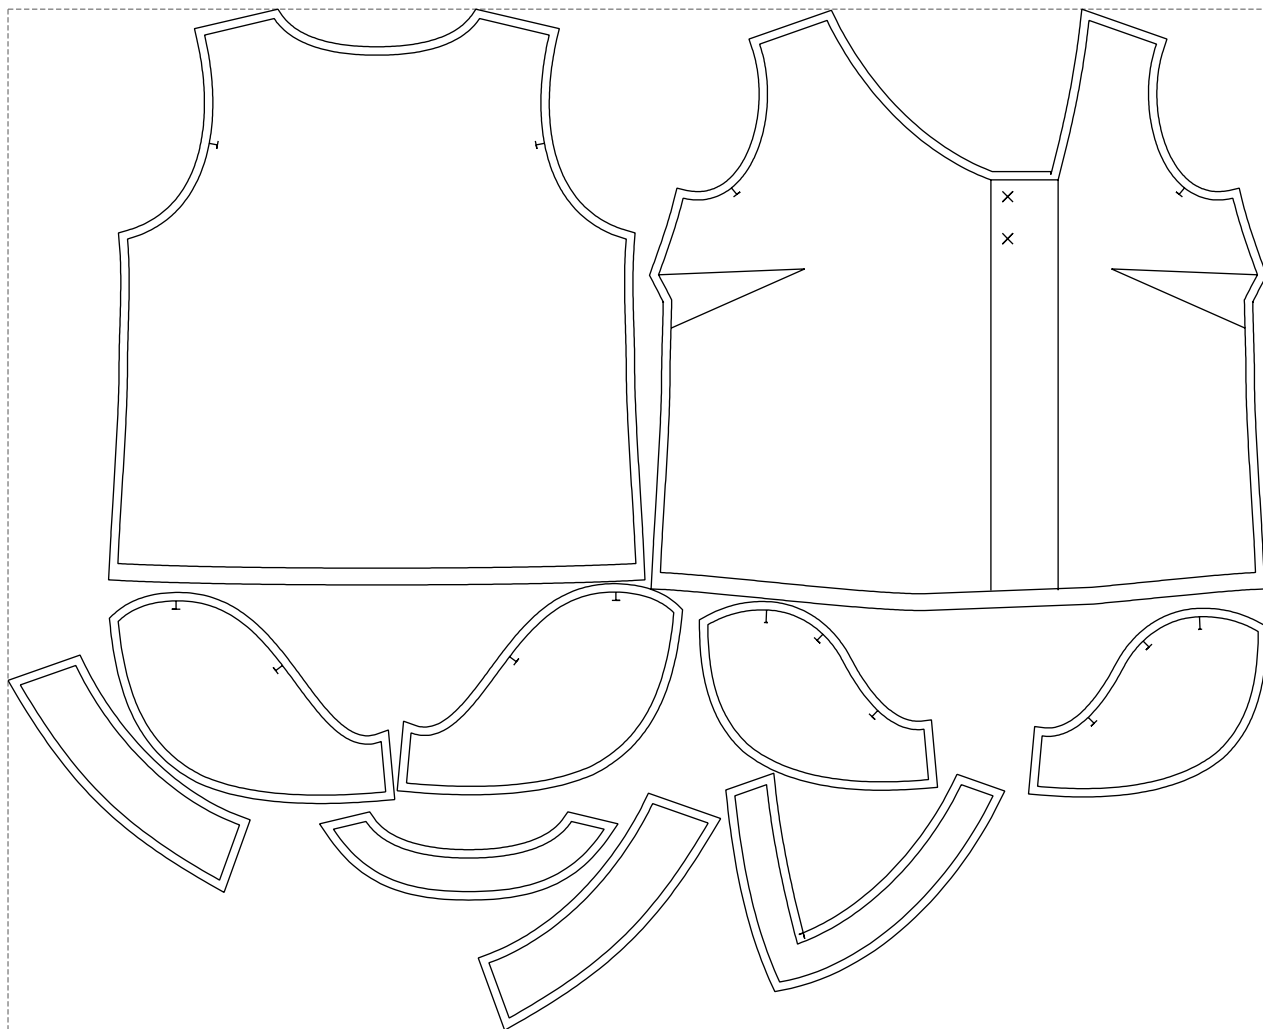

# Example

size:1499.00 x1216.44 mm

Maneken =1 ver.0

rz\_1=170

rz\_16=108

rz\_17=92.5

rz\_18=89.2

rz\_19=116