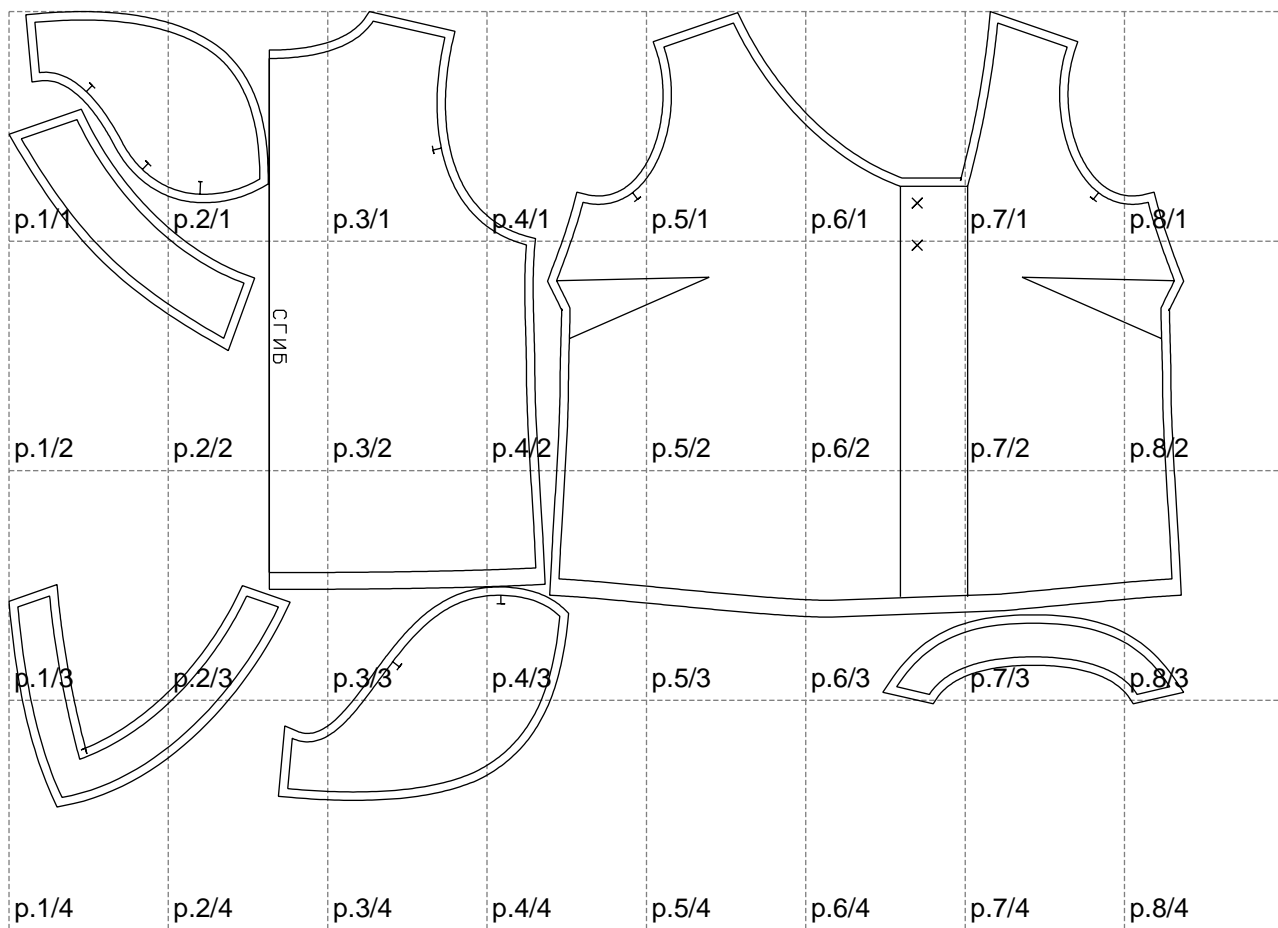

Not for print

Paper size: A4, size:1399.00 x947.20 mm

# Example

size:1488.95 x1223.75 mm

Maneken =1 ver.0

rz\_1=170

rz\_16=112

rz\_17=96.2

rz\_18=94

rz\_19=120

rz\_20=117

---

. . . . .  
. . . . .  
. . . . .