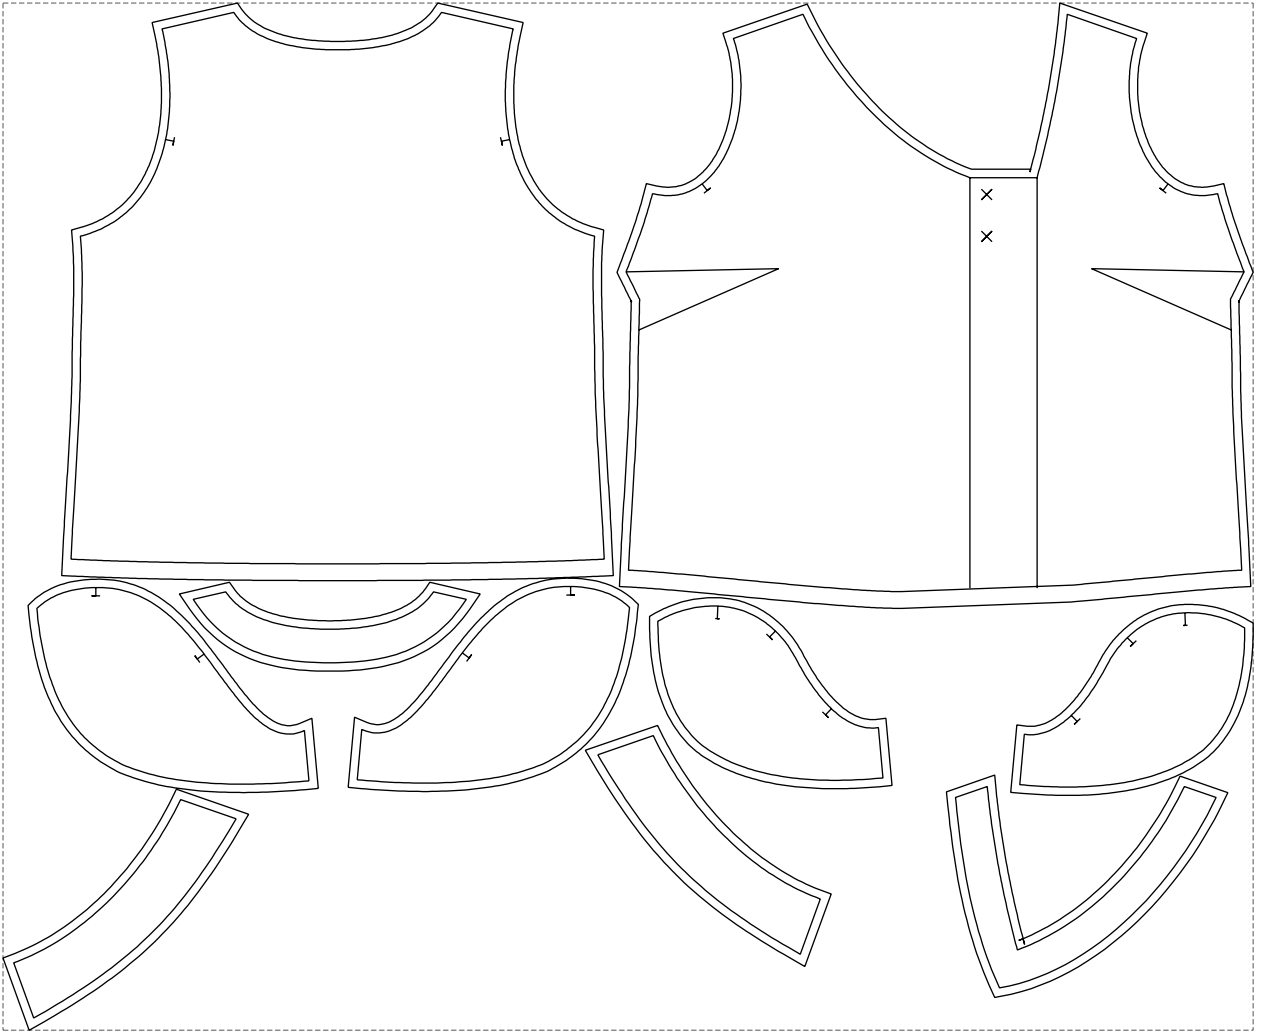

Not for print

Paper size: A4, size:1399.00 x947.20 mm

# Example

size:1488.95 x1223.75 mm

Maneken =1 ver.0

rz\_1=170

rz\_16=112

rz\_17=96.2

rz\_18=94

rz\_19=120