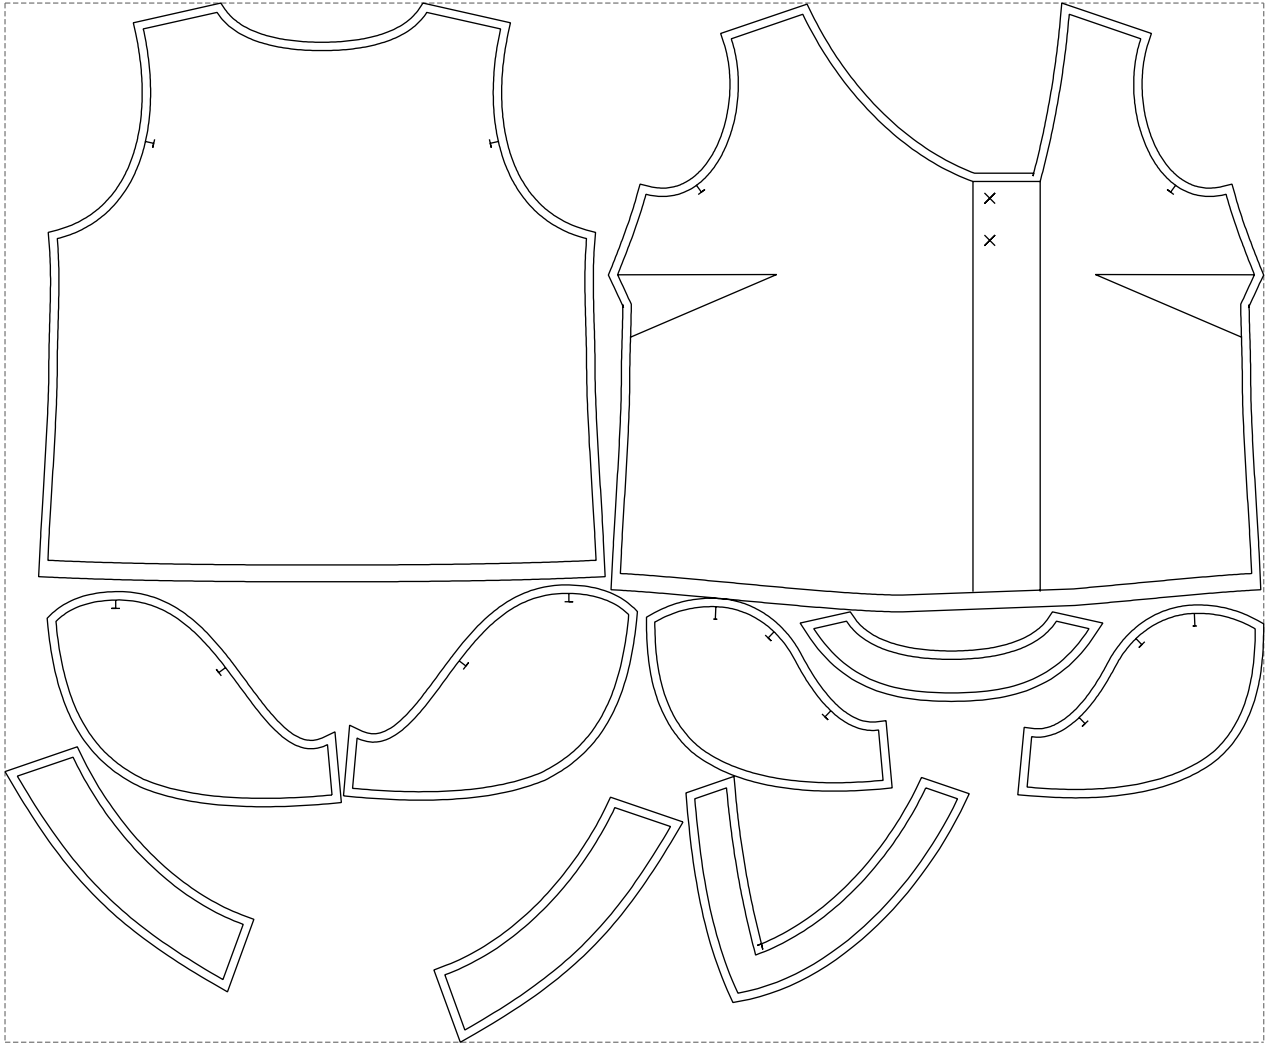

Not for print

Paper size: A4, size:1399.00 x997.62 mm

# Example

size:1499.00 x1237.99 mm

Maneken =1 ver.0

rz\_1=170

rz\_16=116

rz\_17=100

rz\_18=98.8

rz\_19=124