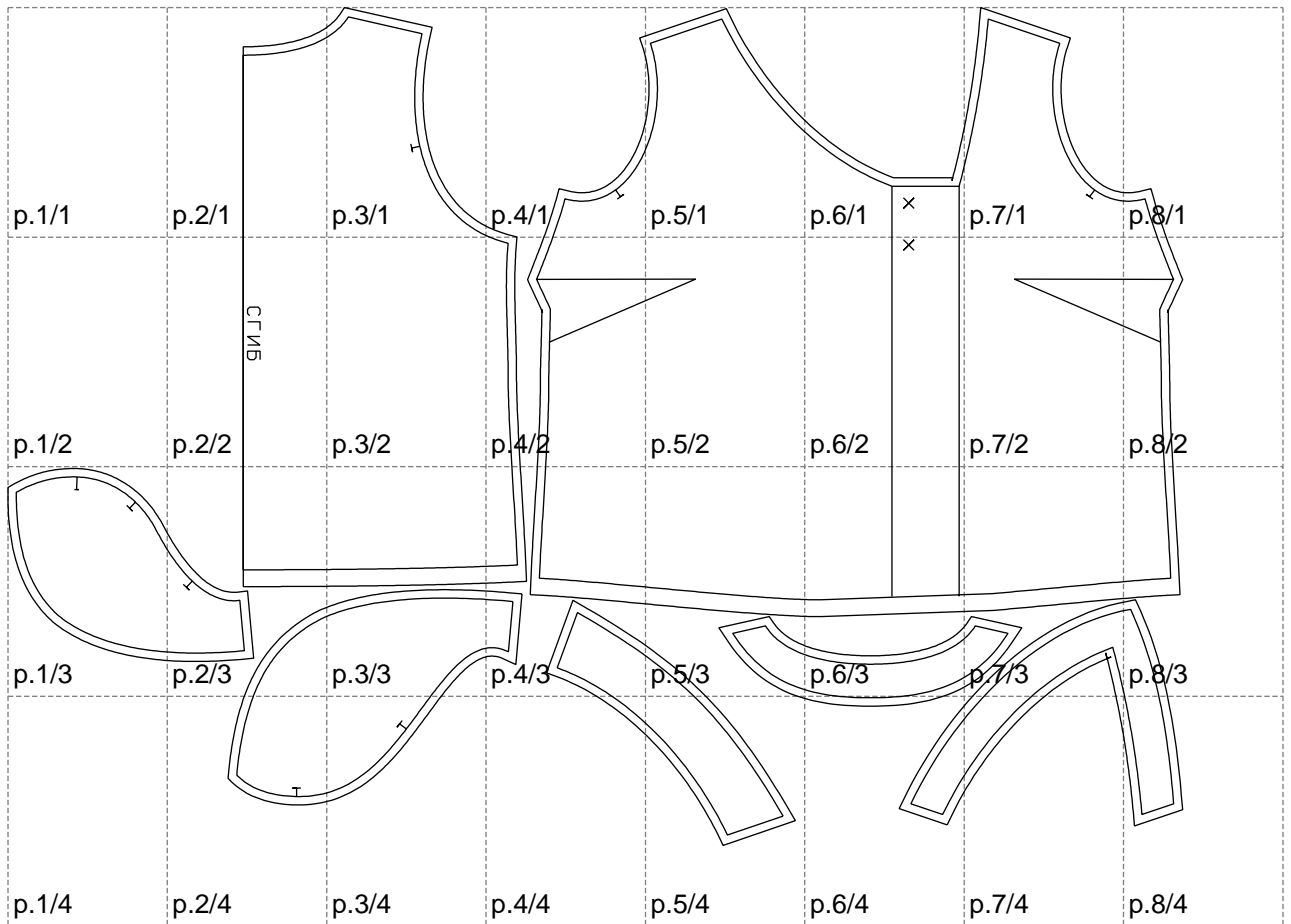

Not for print

Paper size: A4, size:1399.00 x997.62 mm

# Example

size:1499.00 x1237.99 mm

Maneken =1 ver.0

rz\_1=170

rz\_16=116

rz\_17=100

rz\_18=98.8

rz\_19=124

rz\_20=121

---

. . . . .  
. . . . .  
. . . . .