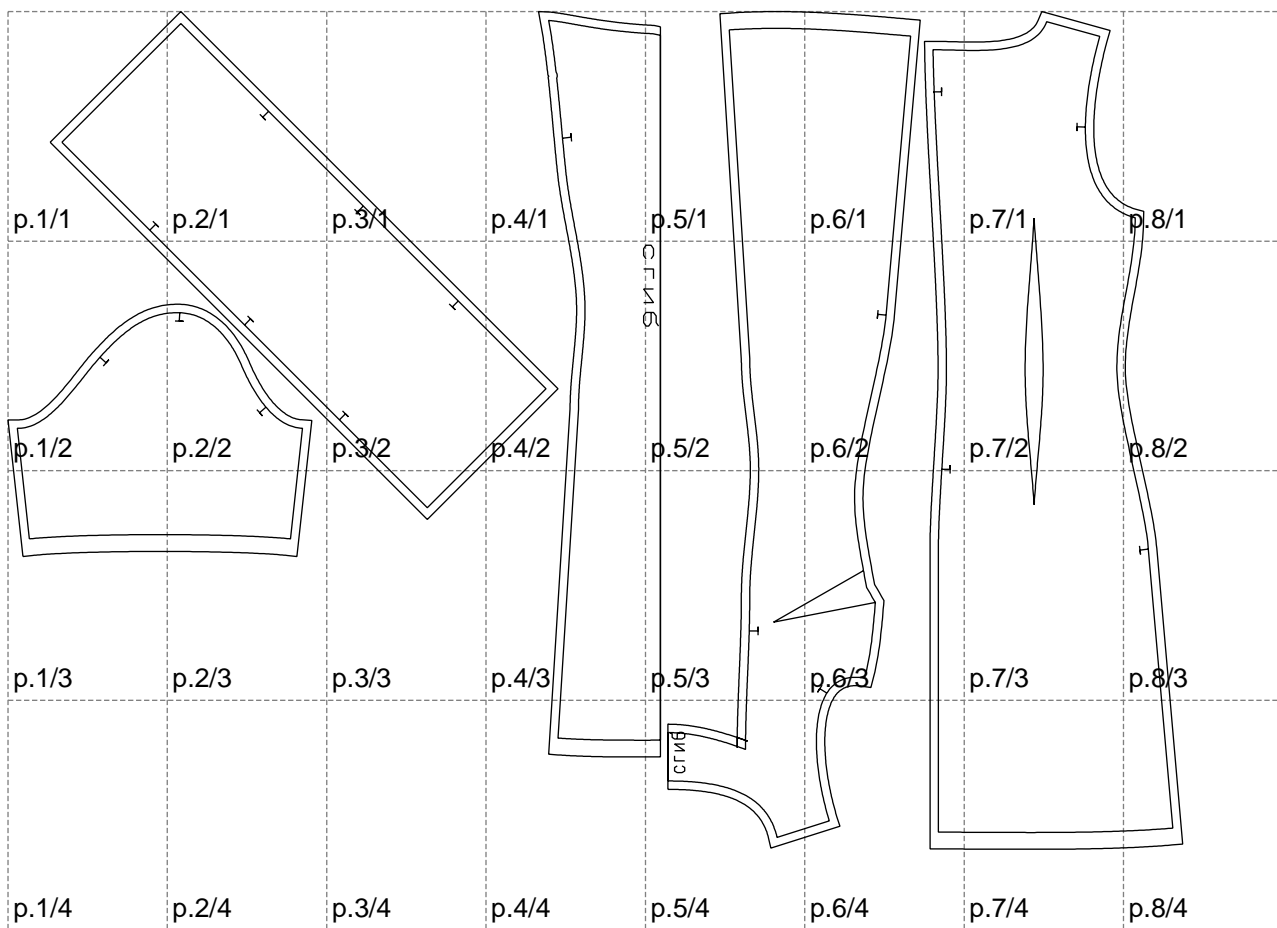

Not for print

Paper size: A4, size:1399.00 x997.56 mm

# Example

size:1499.00 x1593.01 mm

Maneken =1 ver.0

rz\_1=170

rz\_16=88

rz\_17=75.6

rz\_18=67.6

rz\_19=96

rz\_20=94.6

---

. . . . .  
. . . . .  
. . . . .