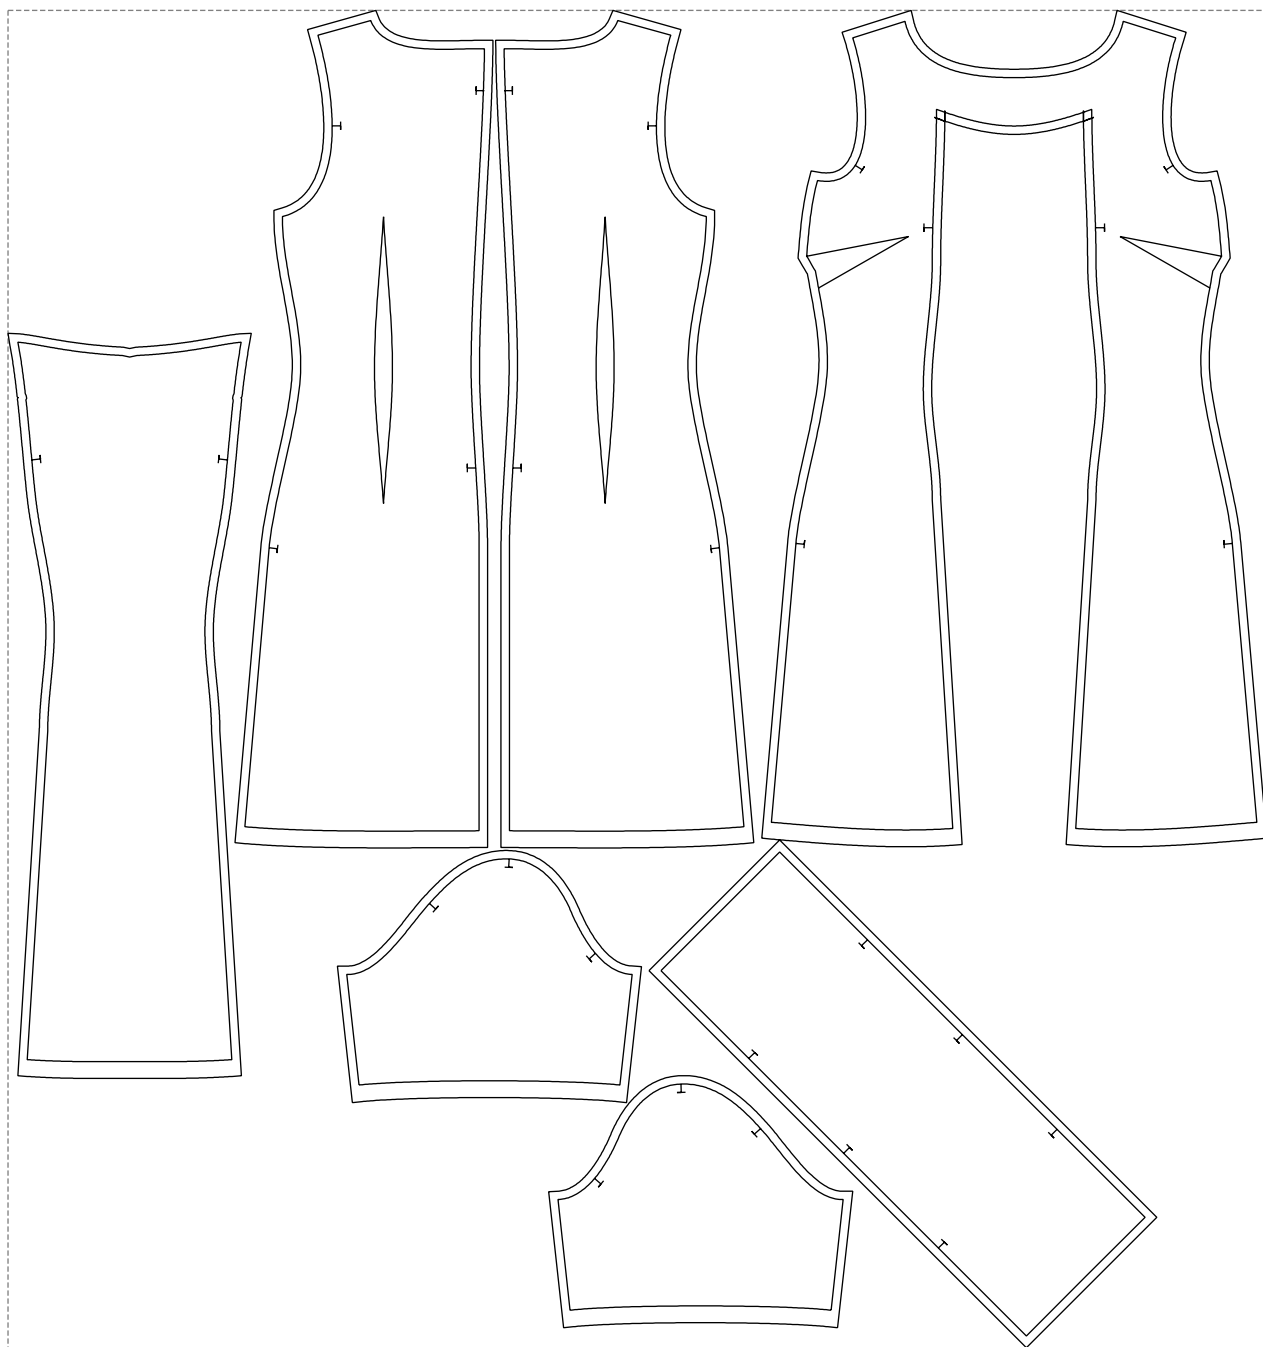

Not for print

Paper size: A4, size:1399.00 x997.56 mm

# Example

size:1499.00 x1593.01 mm

Maneken =1 ver.0

rz\_1=170

rz\_16=88

rz\_17=75.6

rz\_18=67.6

rz\_19=96