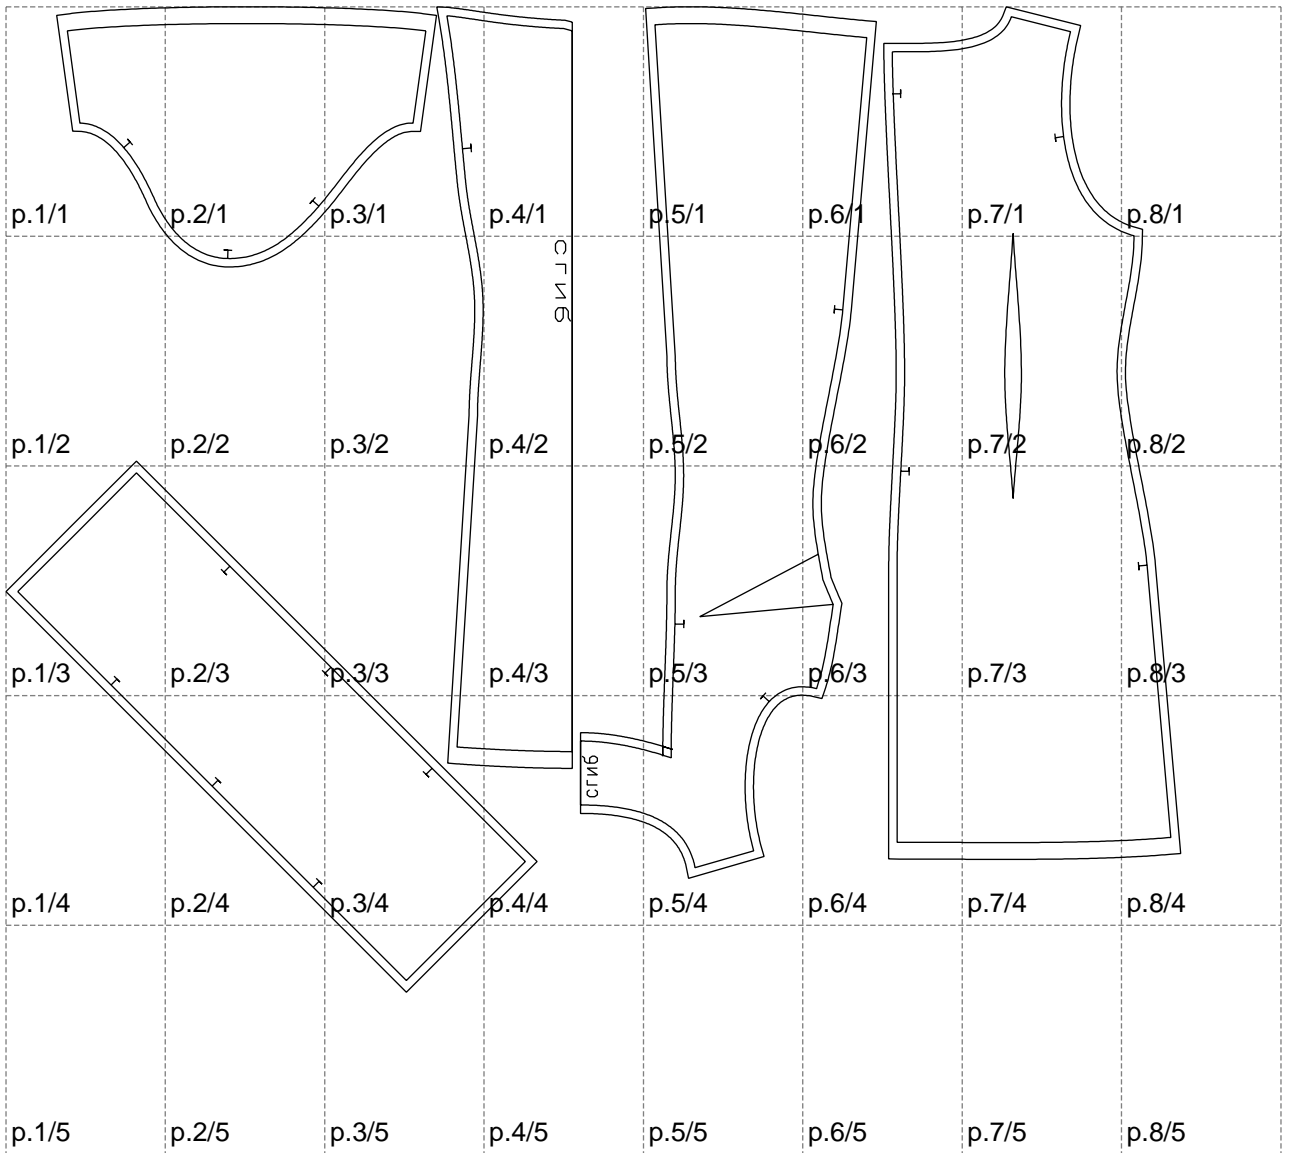

Not for print

Paper size: A4, size:1399.00 x1173.55 mm

# Example

size:1468.81 x1928.65 mm

Maneken =1 ver.0

rz\_1=170

rz\_16=108

rz\_17=92.5

rz\_18=89.2

rz\_19=116

rz\_20=113

---

. . . . .  
. . . . .  
. . . . .