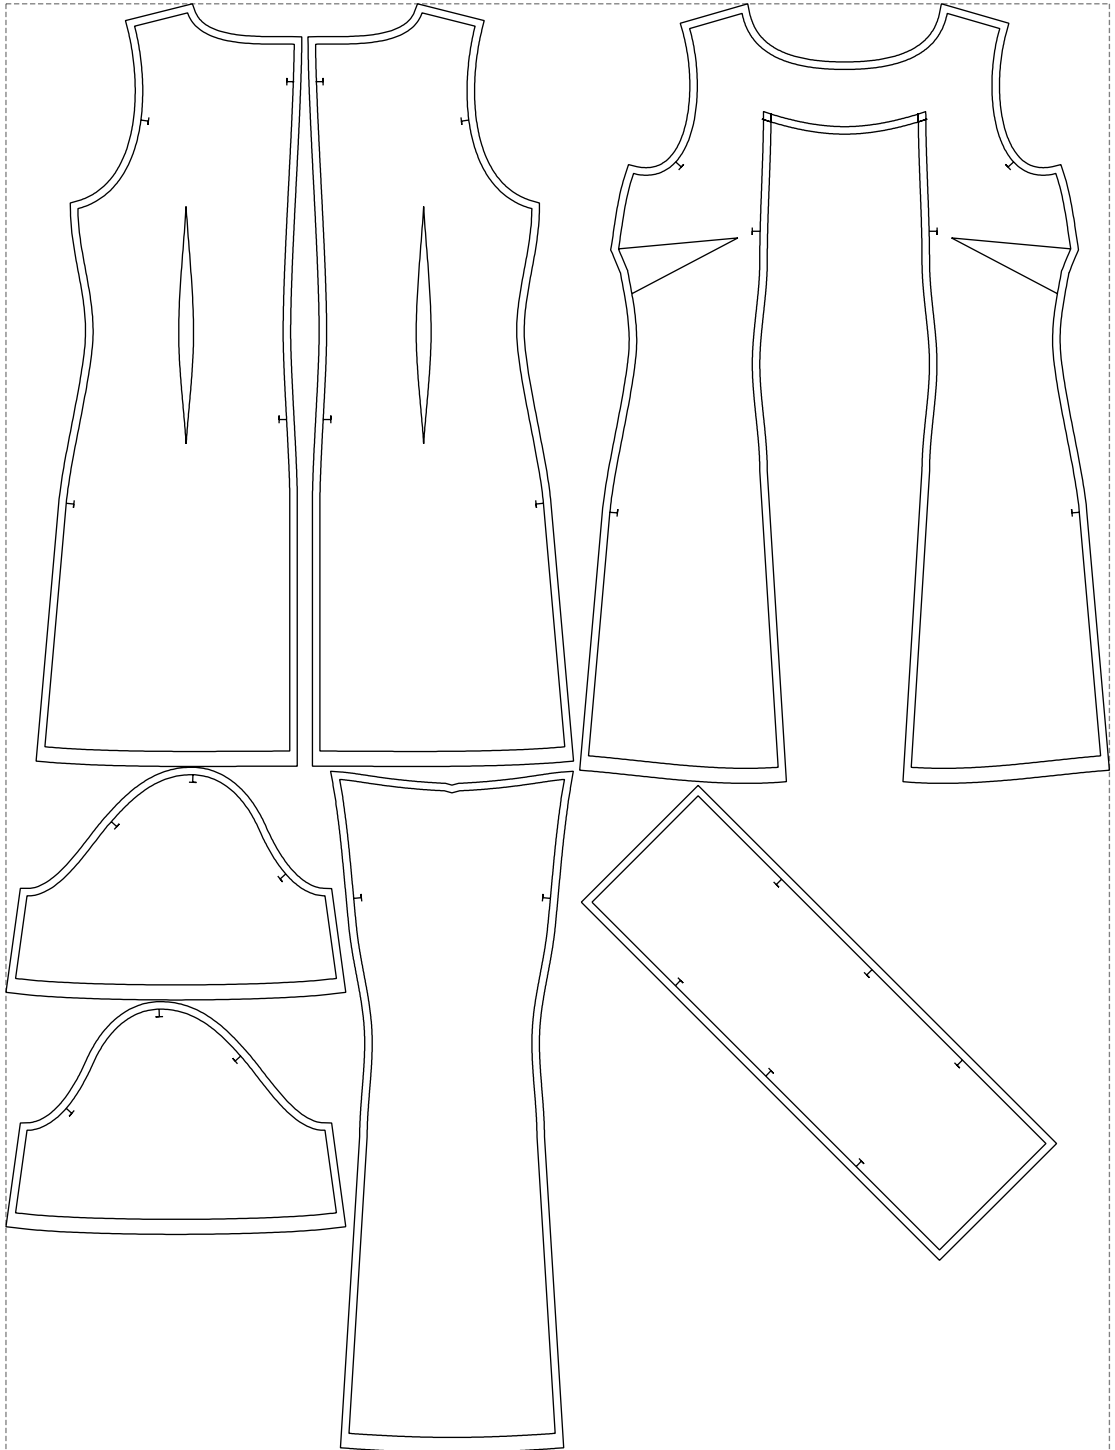

Not for print

Paper size: A4, size:1399.00 x1173.55 mm

# Example

size:1468.81 x1928.65 mm

Maneken =1 ver.0

rz\_1=170

rz\_16=108

rz\_17=92.5

rz\_18=89.2

rz\_19=116