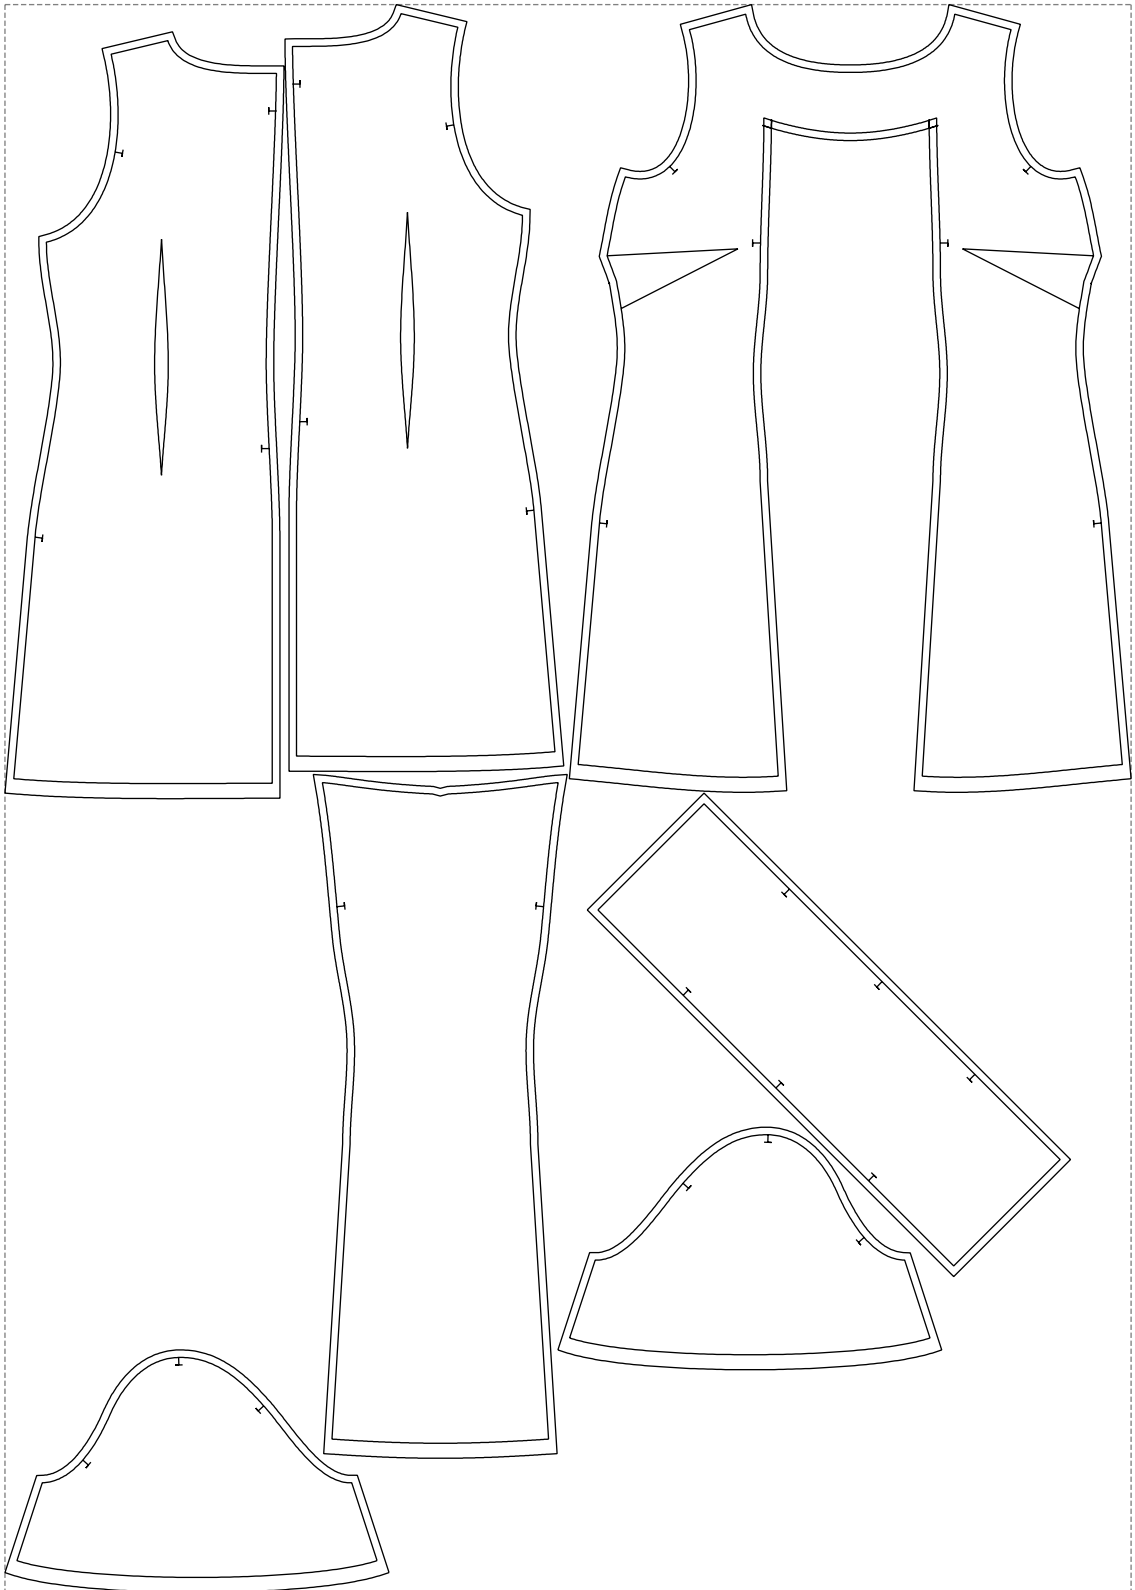

Not for print

Paper size: A4, size:1399.00 x1326.06 mm

# Example

size:1499.00 x2113.98 mm

Maneken =1 ver.0

rz\_1=170

rz\_16=116

rz\_17=100

rz\_18=98.8

rz\_19=124