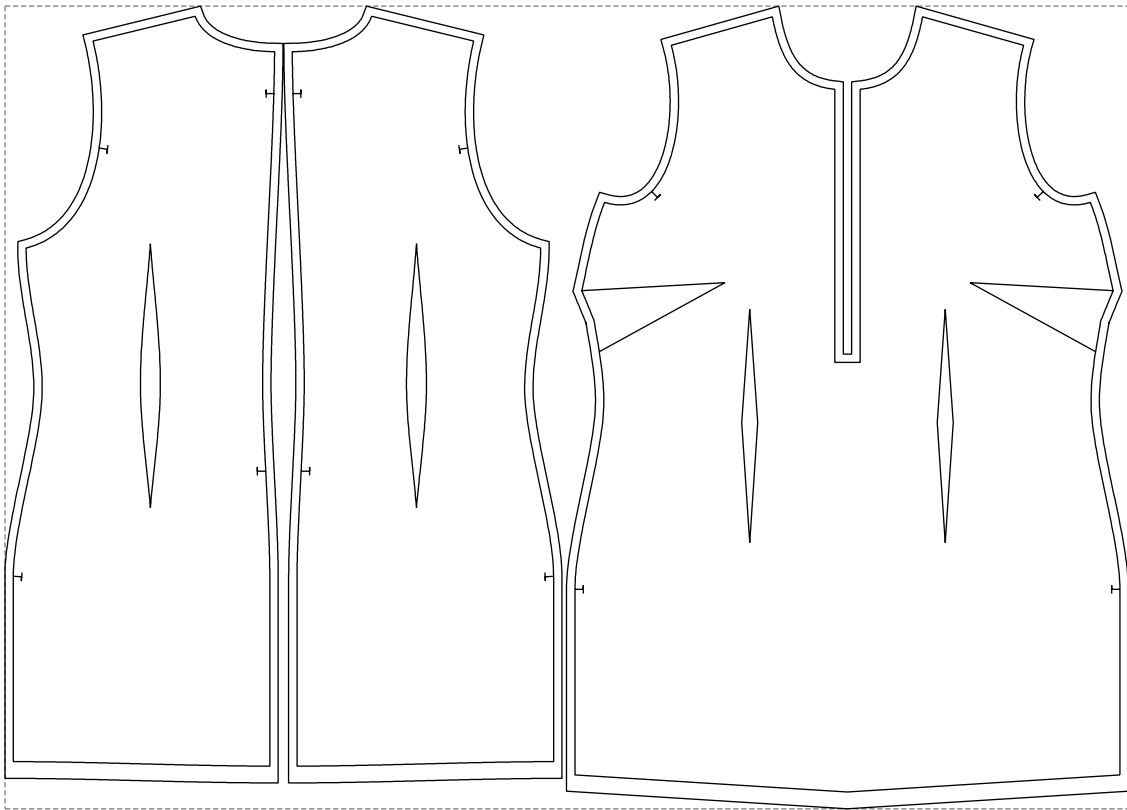

# Example

size:1337.92 x956.00 mm

Maneken =1 ver.0

rz\_1=170

rz\_16=112

rz\_17=96.2

rz\_18=94

rz\_19=120