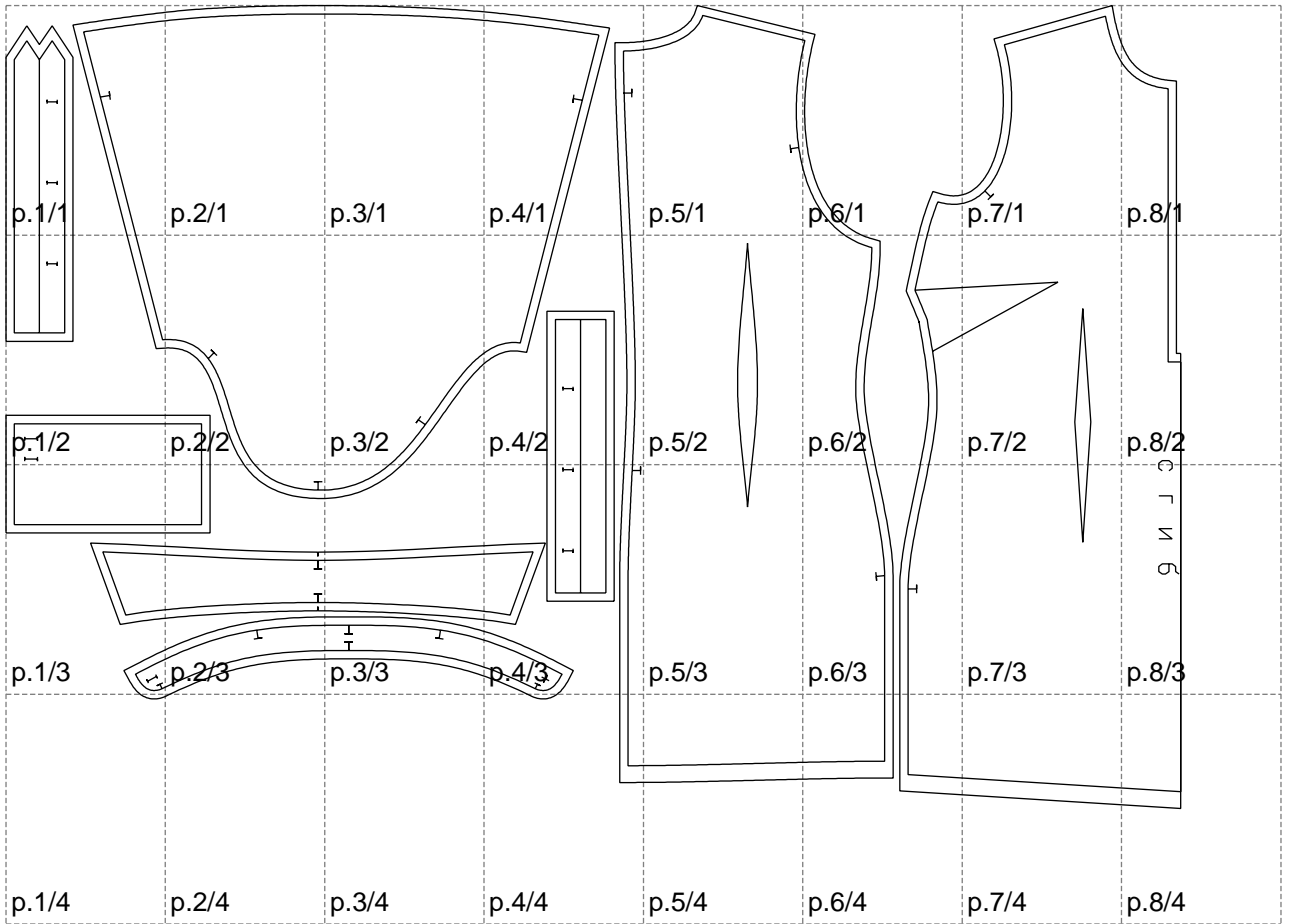

Not for print

Paper size: A4, size:1399.00 x956.00 mm

# Example

size:1337.92 x956.00 mm

Maneken =1 ver.0

rz\_1=170

rz\_16=112

rz\_17=96.2

rz\_18=94

rz\_19=120

rz\_20=117

---

. . . . .  
. . . . .  
. . . . .