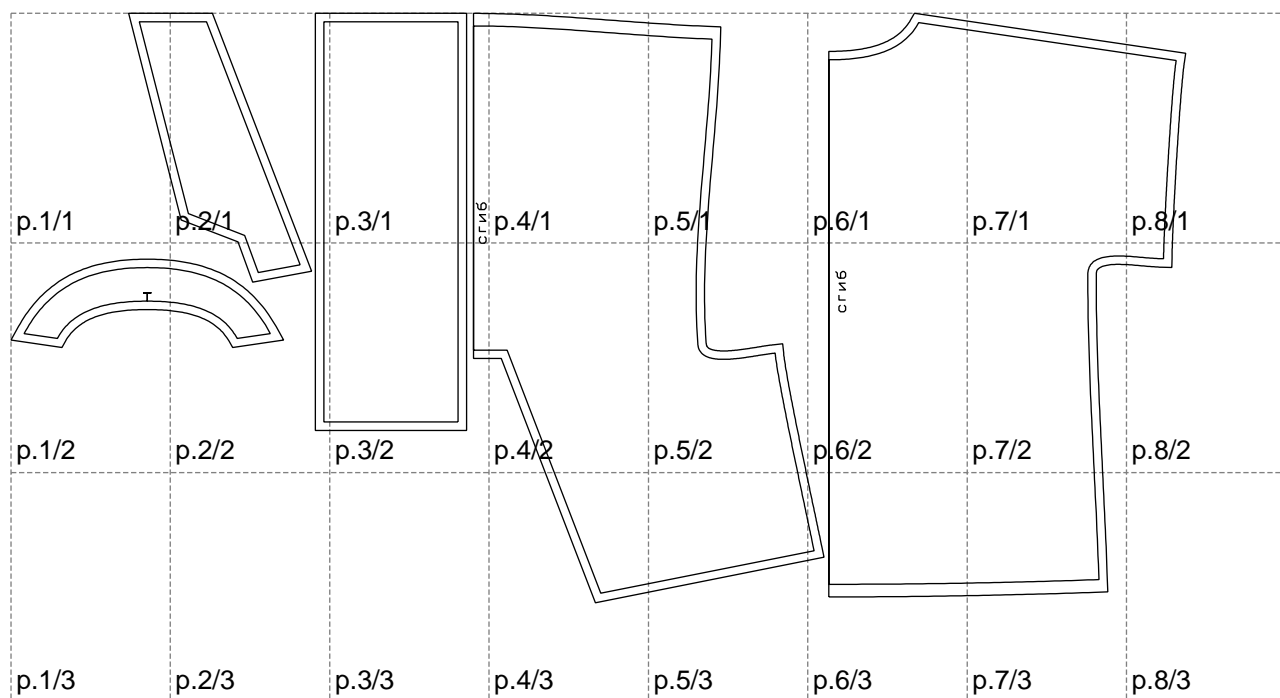

Not for print

Paper size: A4, size:1399.00 x701.75 mm

# Example

size:1499.00 x1360.49 mm

Maneken =1 ver.0

rz\_1=170

rz\_16=104

rz\_17=88.9

rz\_18=84.4

rz\_19=112

rz\_20=109.3

---

. . . . .  
. . . . .  
. . . . .