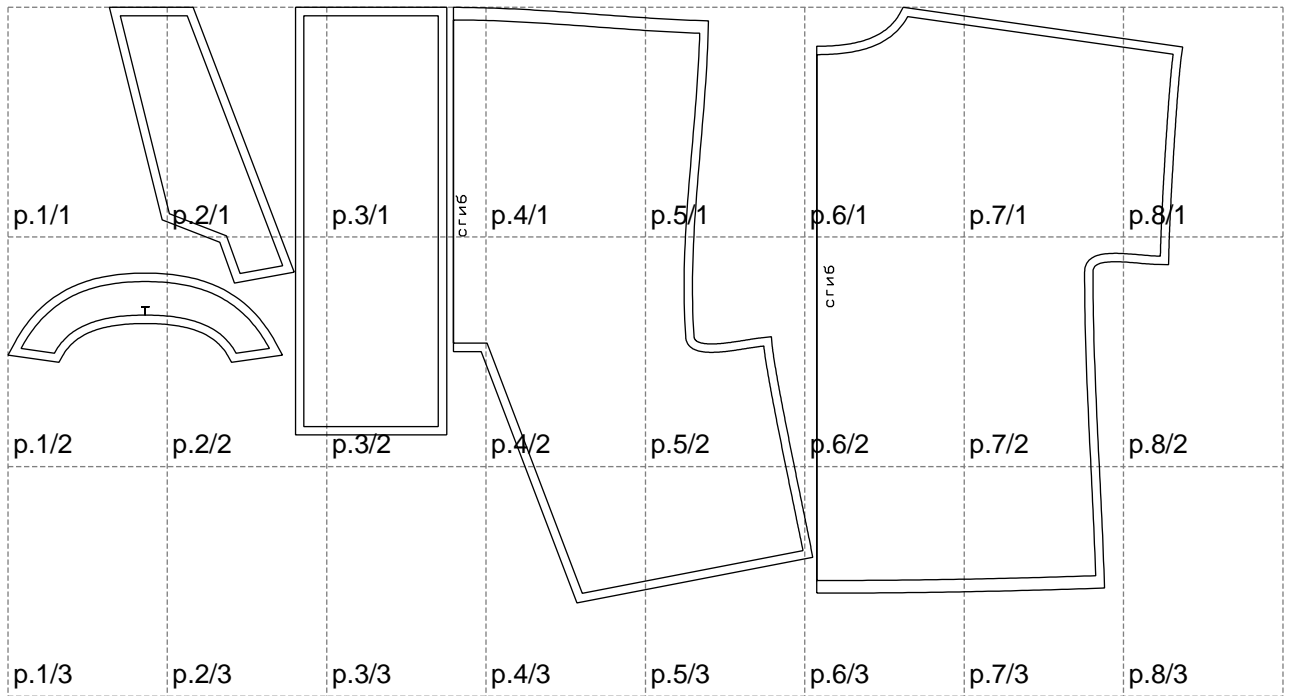

Not for print

Paper size: A4, size:1399.00 x709.08 mm

# Example

size:1499.00 x1374.54 mm

Maneken =1 ver.0

rz\_1=170

rz\_16=108

rz\_17=92.5

rz\_18=89.2

rz\_19=116

rz\_20=113

---

. . . . .  
. . . . .  
. . . . .