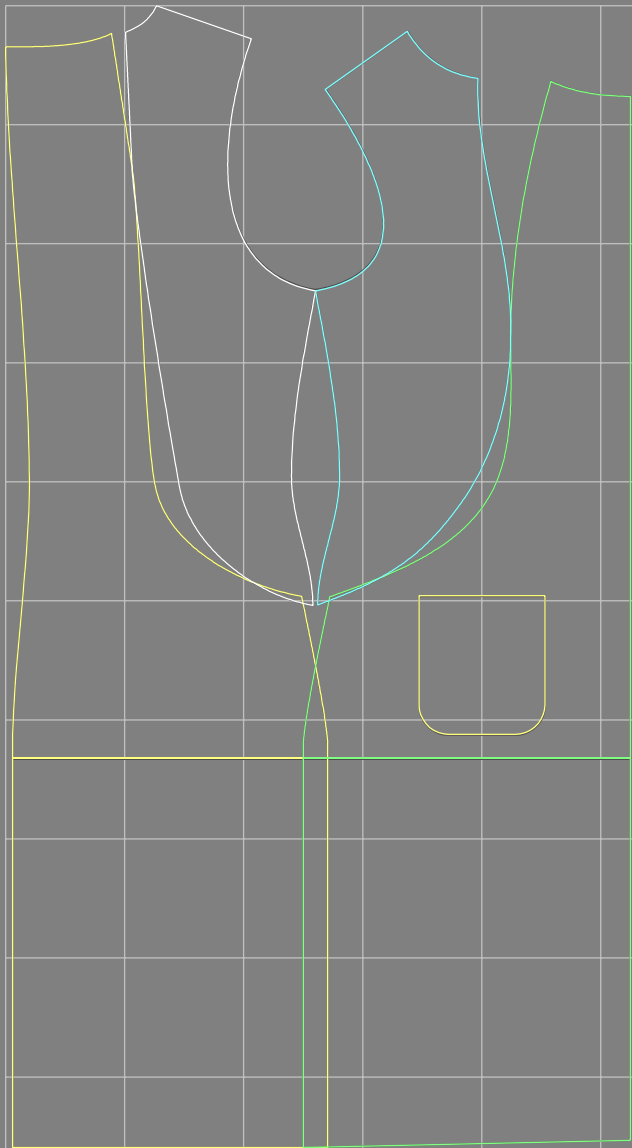

Not for print

Paper size: A4, size:1399.00 x1005.23 mm

Example

size:1478.93 x1695.59 mm

Maneken =1 ver.0

rz_1=170

rz_16=92

rz_17=78.8

rz_18=71.8

rz_19=100

rz_20=98.1

.
.
.