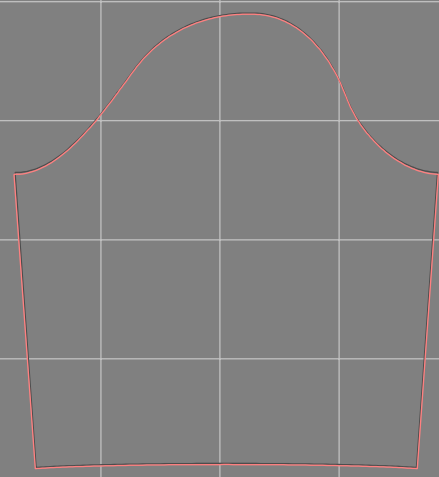

Not for print

Paper size: A4, size:1399.00 x1005.23 mm

Example

size:1478.93 x1695.59 mm

Maneken =1 ver.0

rz_1=170

rz_16=92

rz_17=78.8

rz_18=71.8

rz_19=100

rz_20=98.1

.
.
.