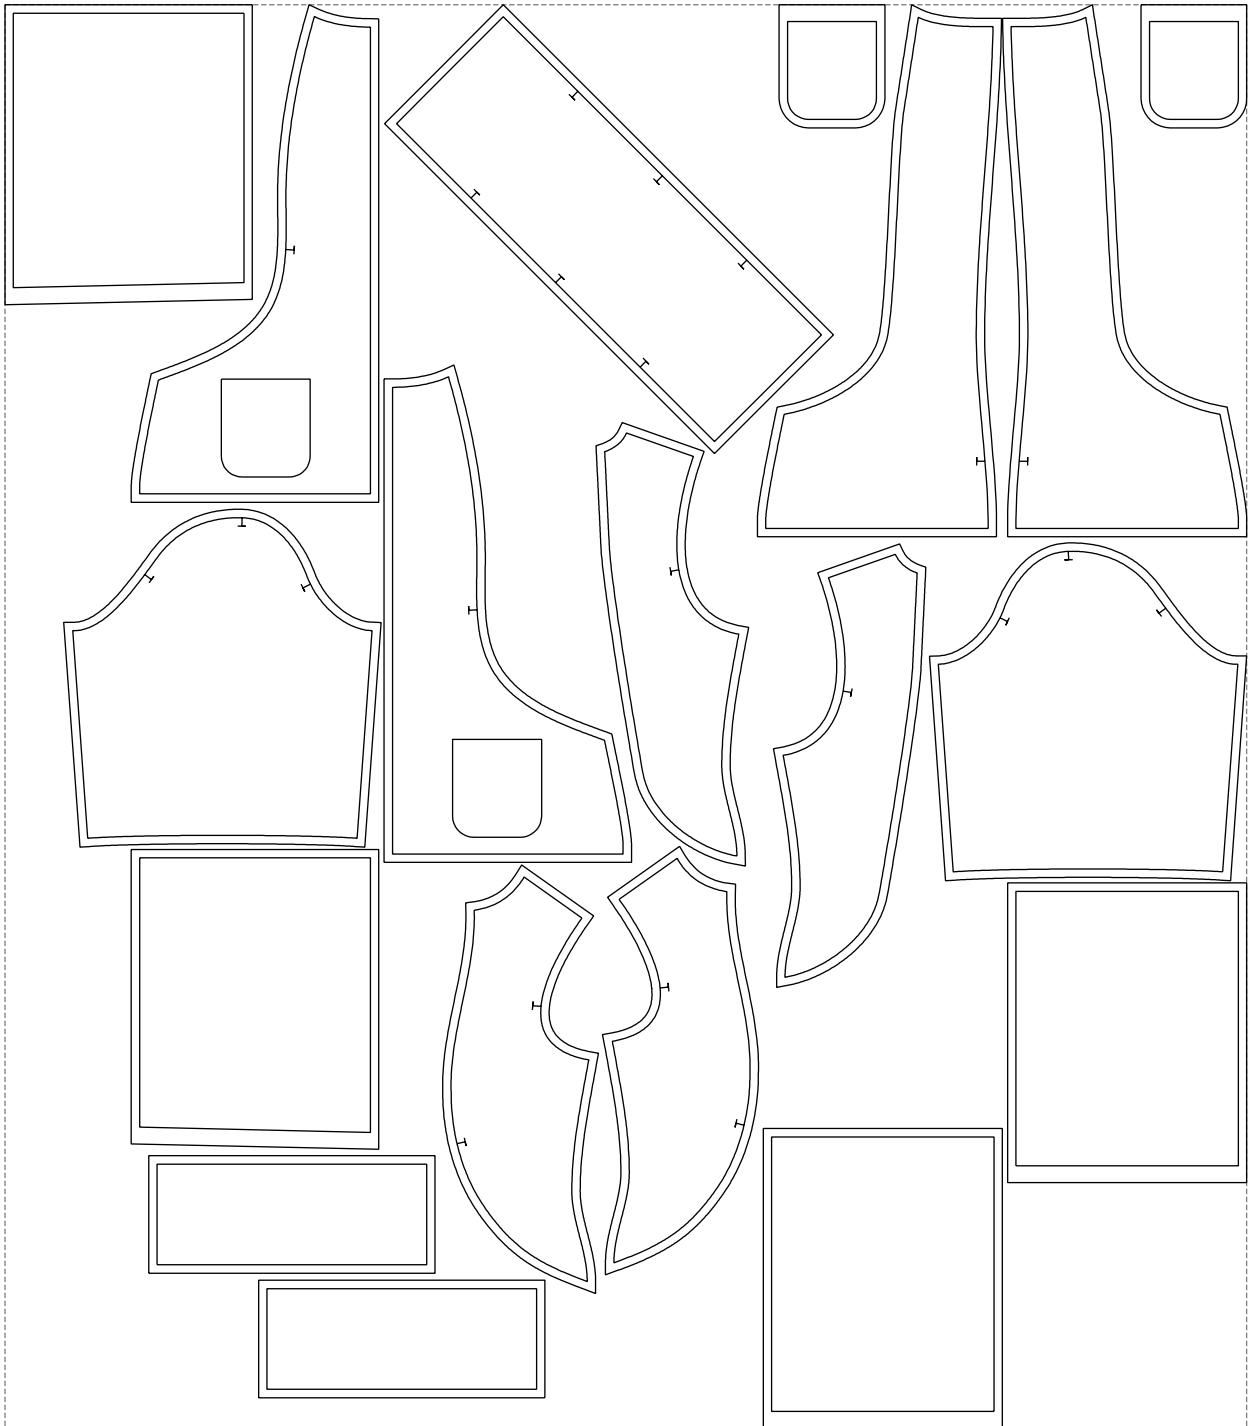

Not for print

Paper size: A4, size:1399.00 x1005.23 mm

Example

size:1478.93 x1695.59 mm

Maneken =1 ver.0

rz_1=170

rz_16=92

rz_17=78.8

rz_18=71.8

rz_19=100

rz_20=98.1

.
.
.