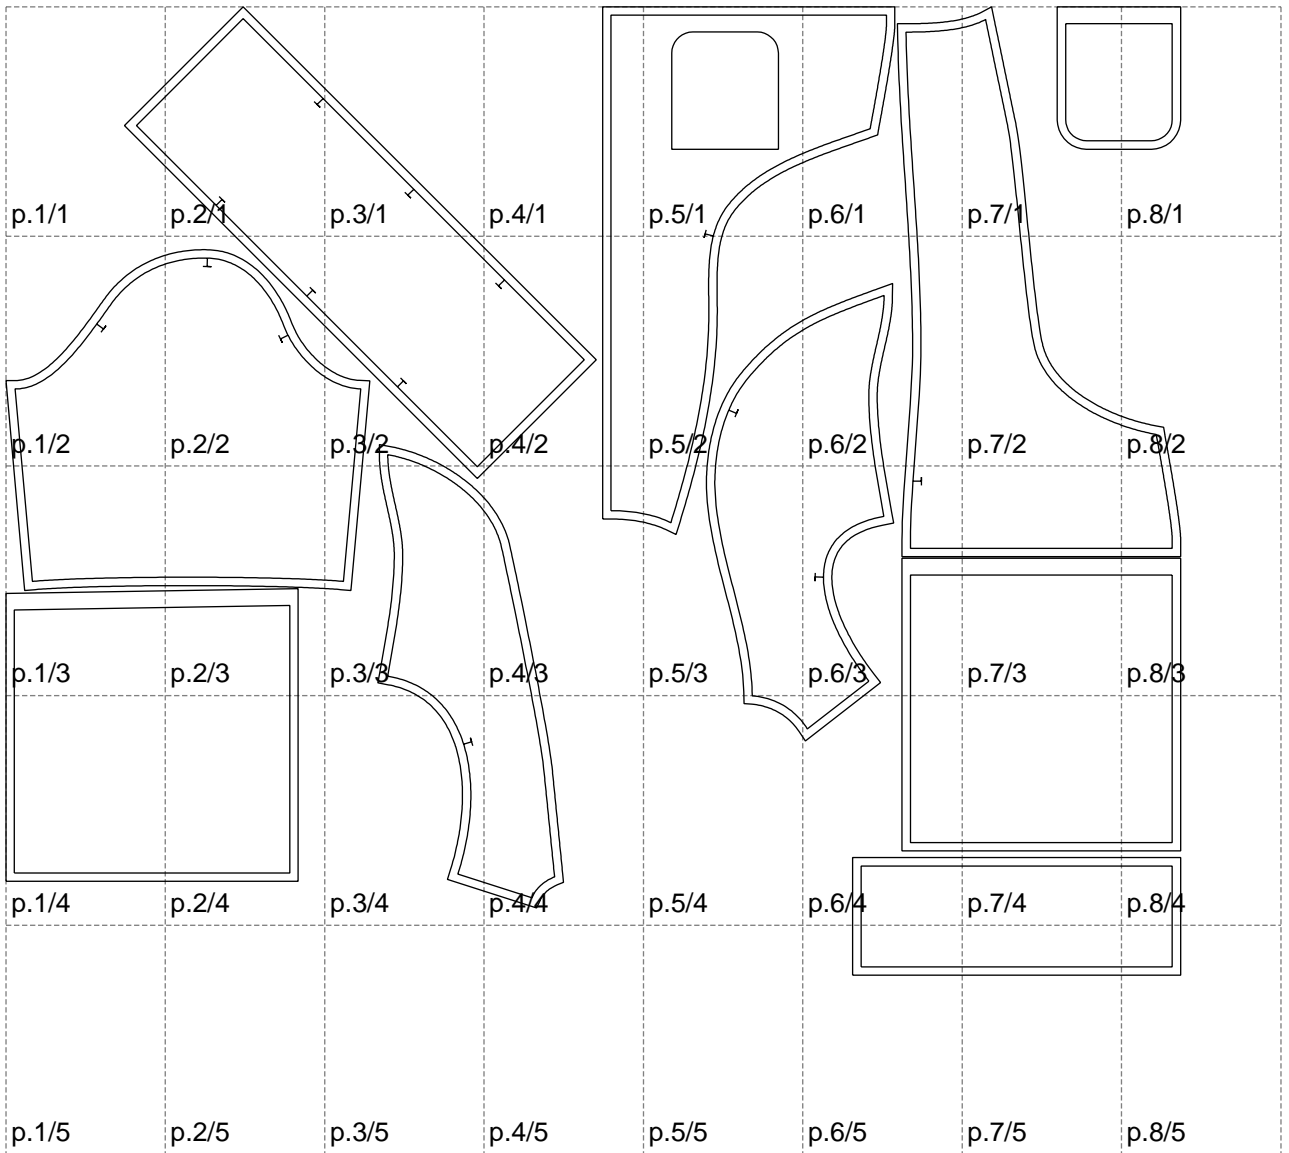

Not for print

Paper size: A4, size:1399.00 x1153.19 mm

# Example

size:1499.00 x2021.36 mm

Maneken =1 ver.0

rz\_1=170

rz\_16=112

rz\_17=96.2

rz\_18=94

rz\_19=120

rz\_20=117

---

. . . . .  
. . . . .  
. . . . .