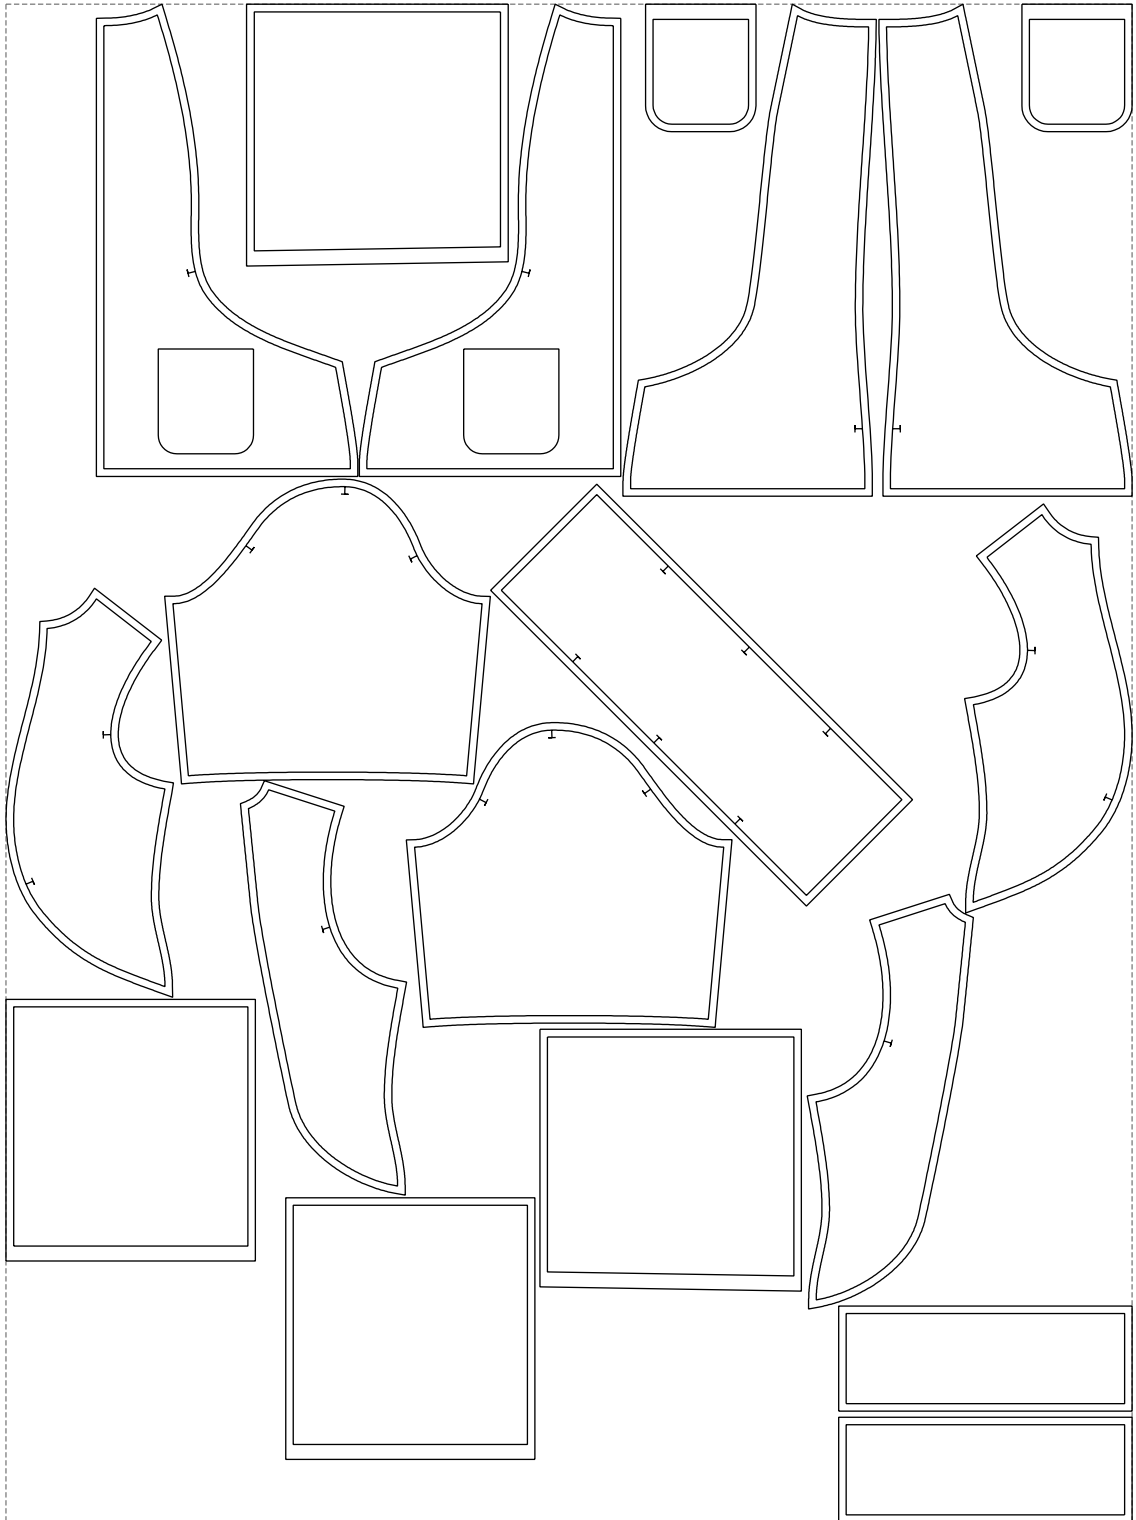

Not for print

Paper size: A4, size:1399.00 x1153.19 mm

# Example

size:1499.00 x2021.36 mm

Maneken =1 ver.0

rz\_1=170

rz\_16=112

rz\_17=96.2

rz\_18=94

rz\_19=120

rz\_20=117

---

. . . . .  
. . . . .  
. . . . .