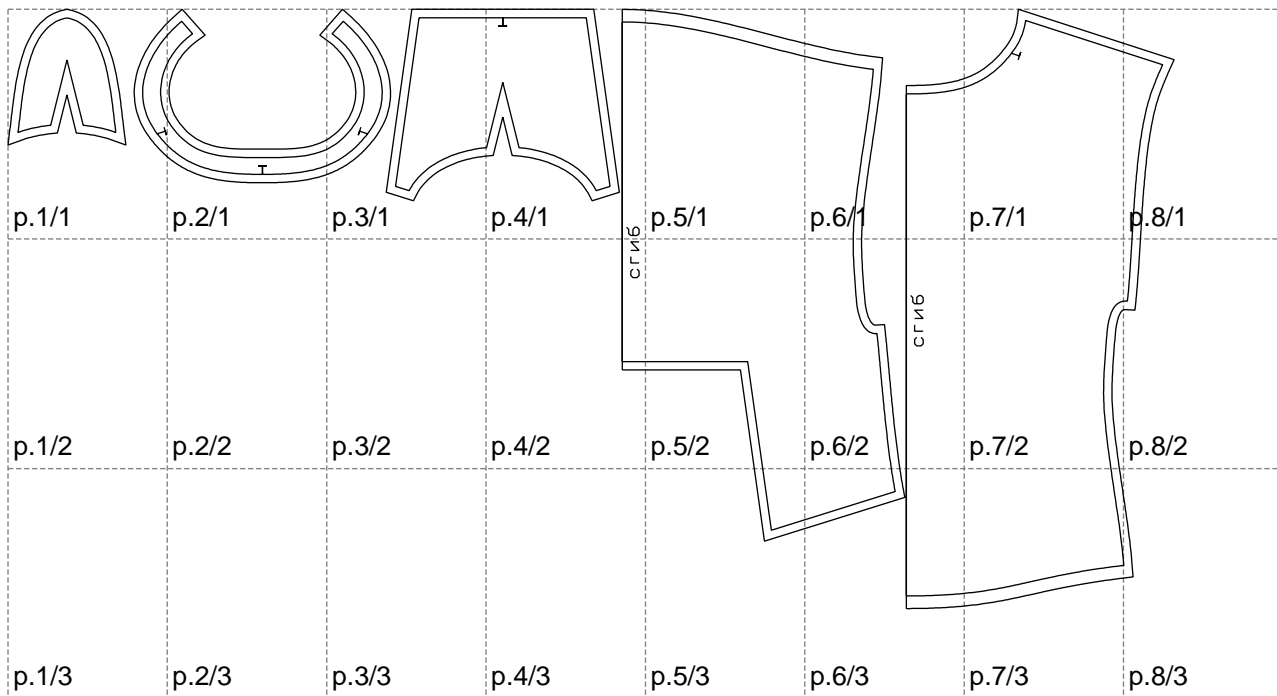

Not for print

Paper size: A4, size:1388.93 x713.49 mm

# Example

size:1499.00 x839.29 mm

Maneken =1 ver.0

rz\_1=170

rz\_16=88

rz\_17=75.6

rz\_18=67.6

rz\_19=96

rz\_20=94.6

---

. . . . .  
. . . . .  
. . . . .