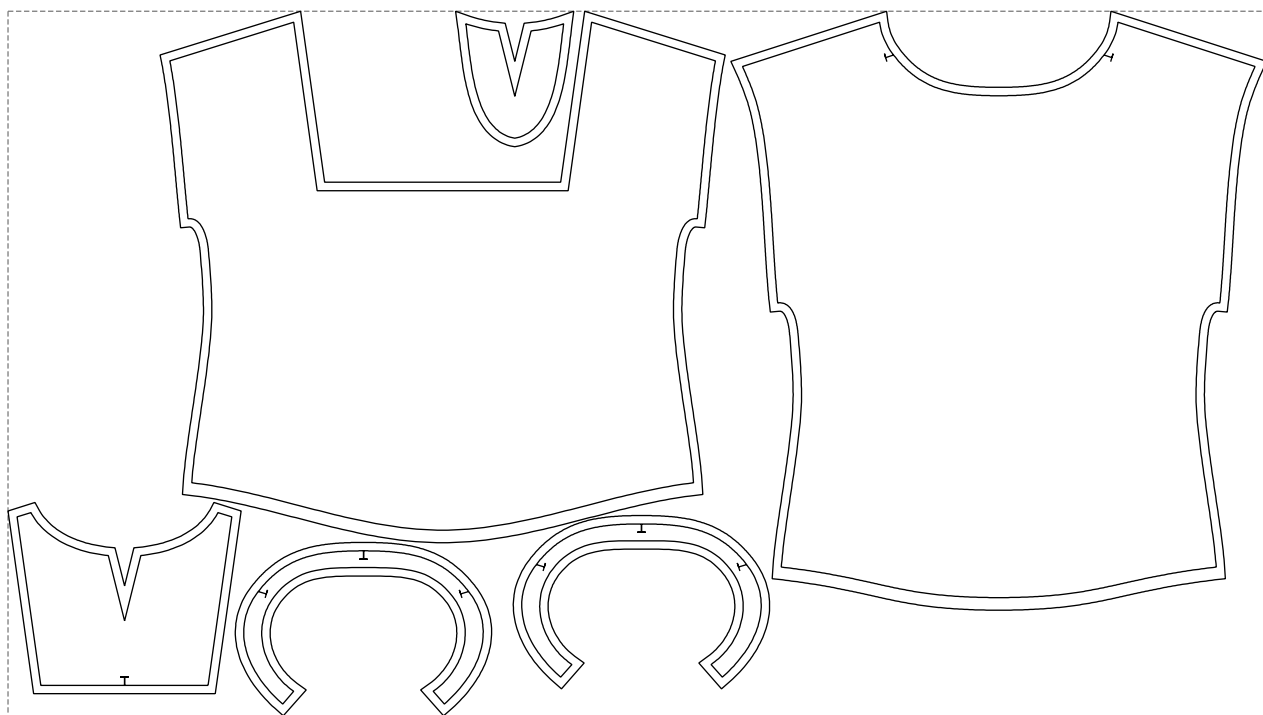

Not for print

Paper size: A4, size:1388.93 x713.49 mm

# Example

size:1499.00 x839.29 mm

Maneken =1 ver.0

rz\_1=170

rz\_16=88

rz\_17=75.6

rz\_18=67.6

rz\_19=96

rz\_20=94.6

---

. . . . .  
. . . . .  
. . . . .