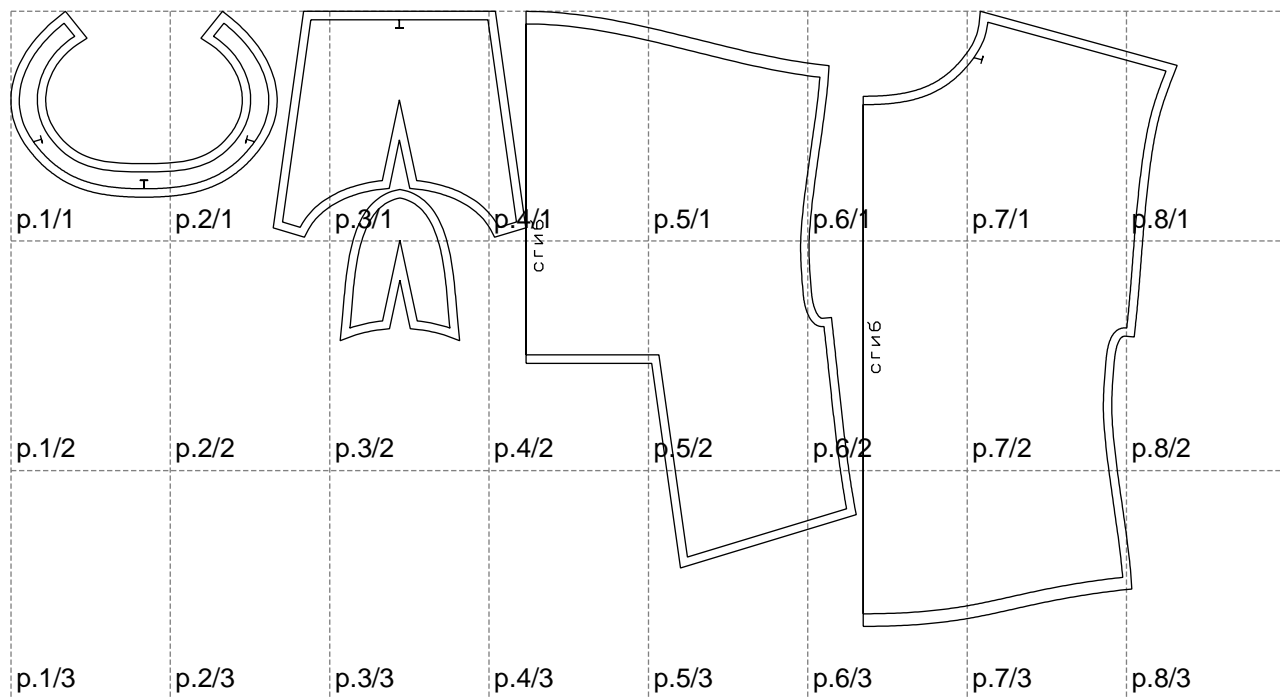

Not for print

Paper size: A4, size:1388.98 x732.33 mm

# Example

size:1499.00 x939.86 mm

Maneken =1 ver.0

rz\_1=170

rz\_16=108

rz\_17=92.5

rz\_18=89.2

rz\_19=116

rz\_20=113

---

. . . . .  
. . . . .  
. . . . .