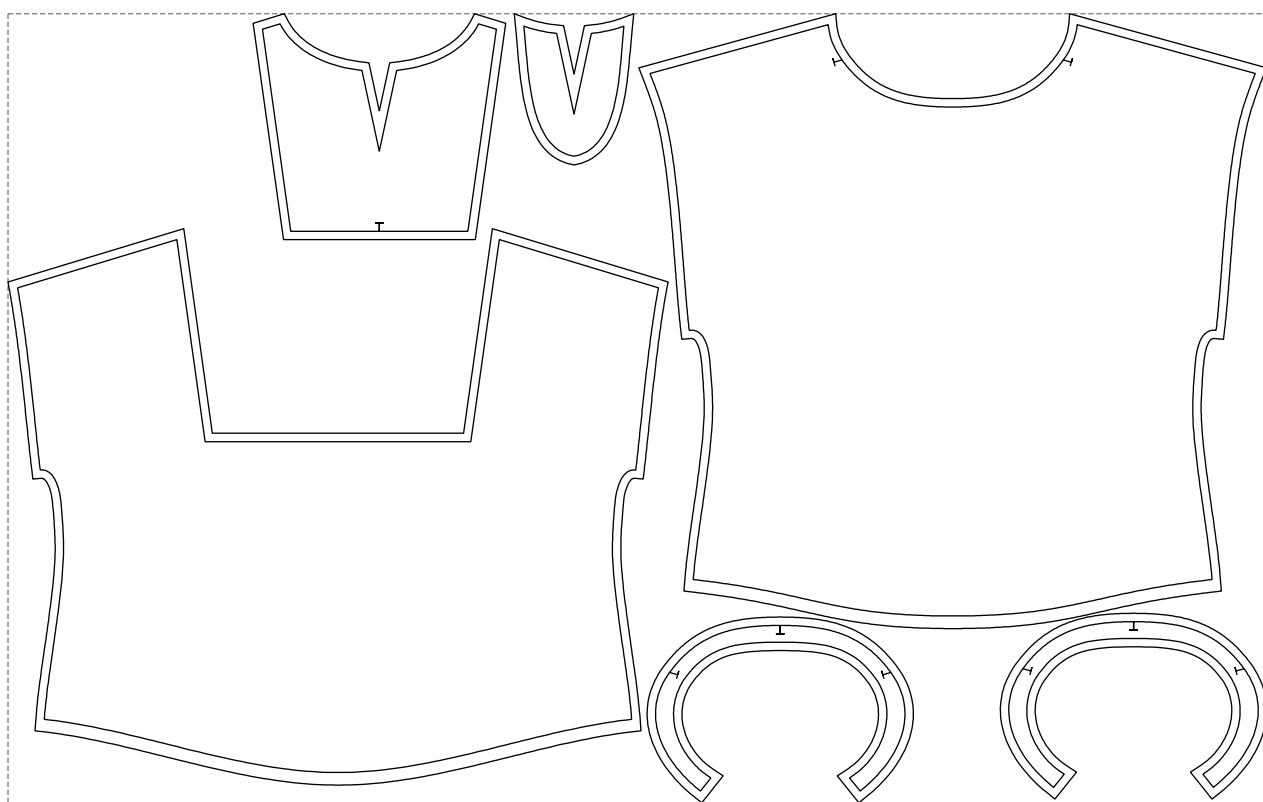

Not for print

Paper size: A4, size:1388.98 x732.33 mm

# Example

size:1499.00 x939.86 mm

Maneken =1 ver.0

rz\_1=170

rz\_16=108

rz\_17=92.5

rz\_18=89.2

rz\_19=116