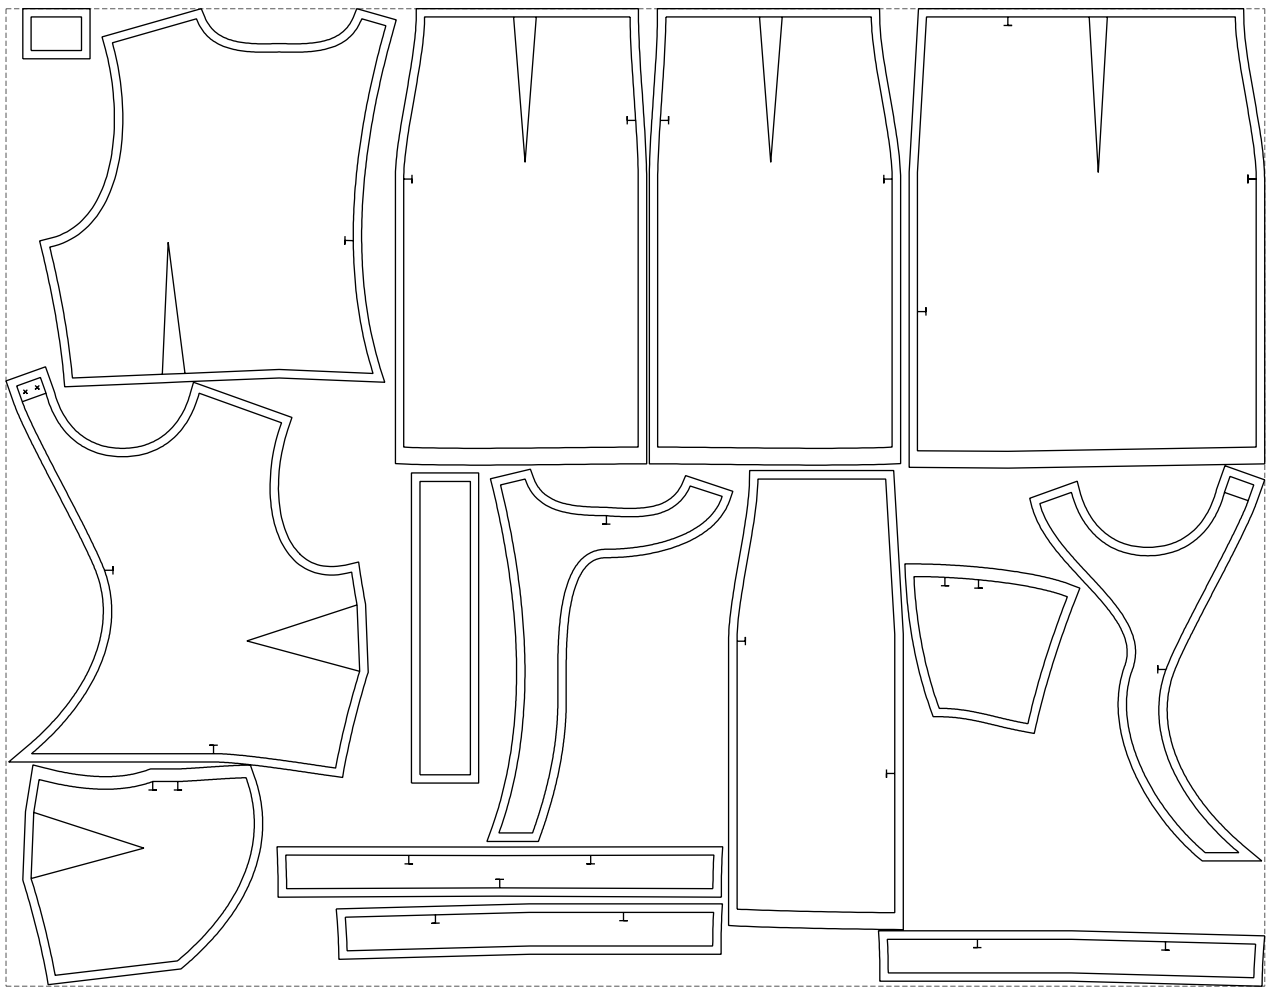

Not for print

Paper size: A4, size:1399.00 x1172.66 mm

# Example

size:1499.00 x1164.65 mm

Maneken =1 ver.0

rz\_1=170

rz\_16=104

rz\_17=88.9

rz\_18=84.4

rz\_19=112

rz\_20=109.3

---

. . . . .  
. . . . .  
. . . . .