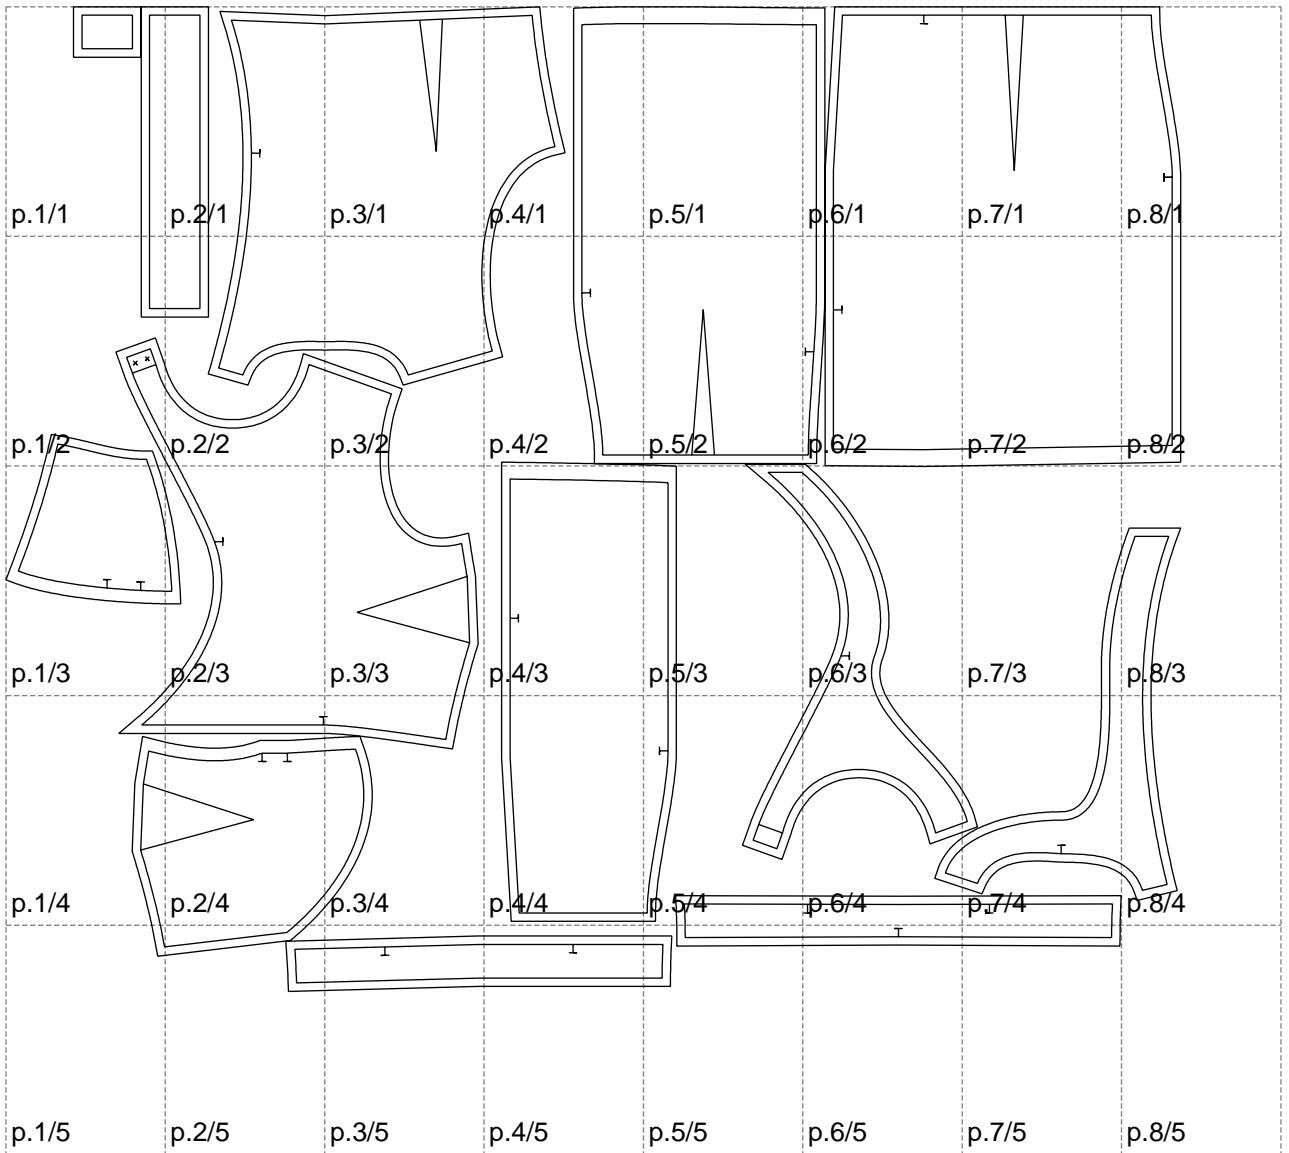

Not for print

Paper size: A4, size:1399.00 x1172.66 mm

# Example

size:1499.00 x1164.65 mm

Maneken =1 ver.0

rz\_1=170

rz\_16=104

rz\_17=88.9

rz\_18=84.4

rz\_19=112

rz\_20=109.3

---

. . . . .  
. . . . .  
. . . . .