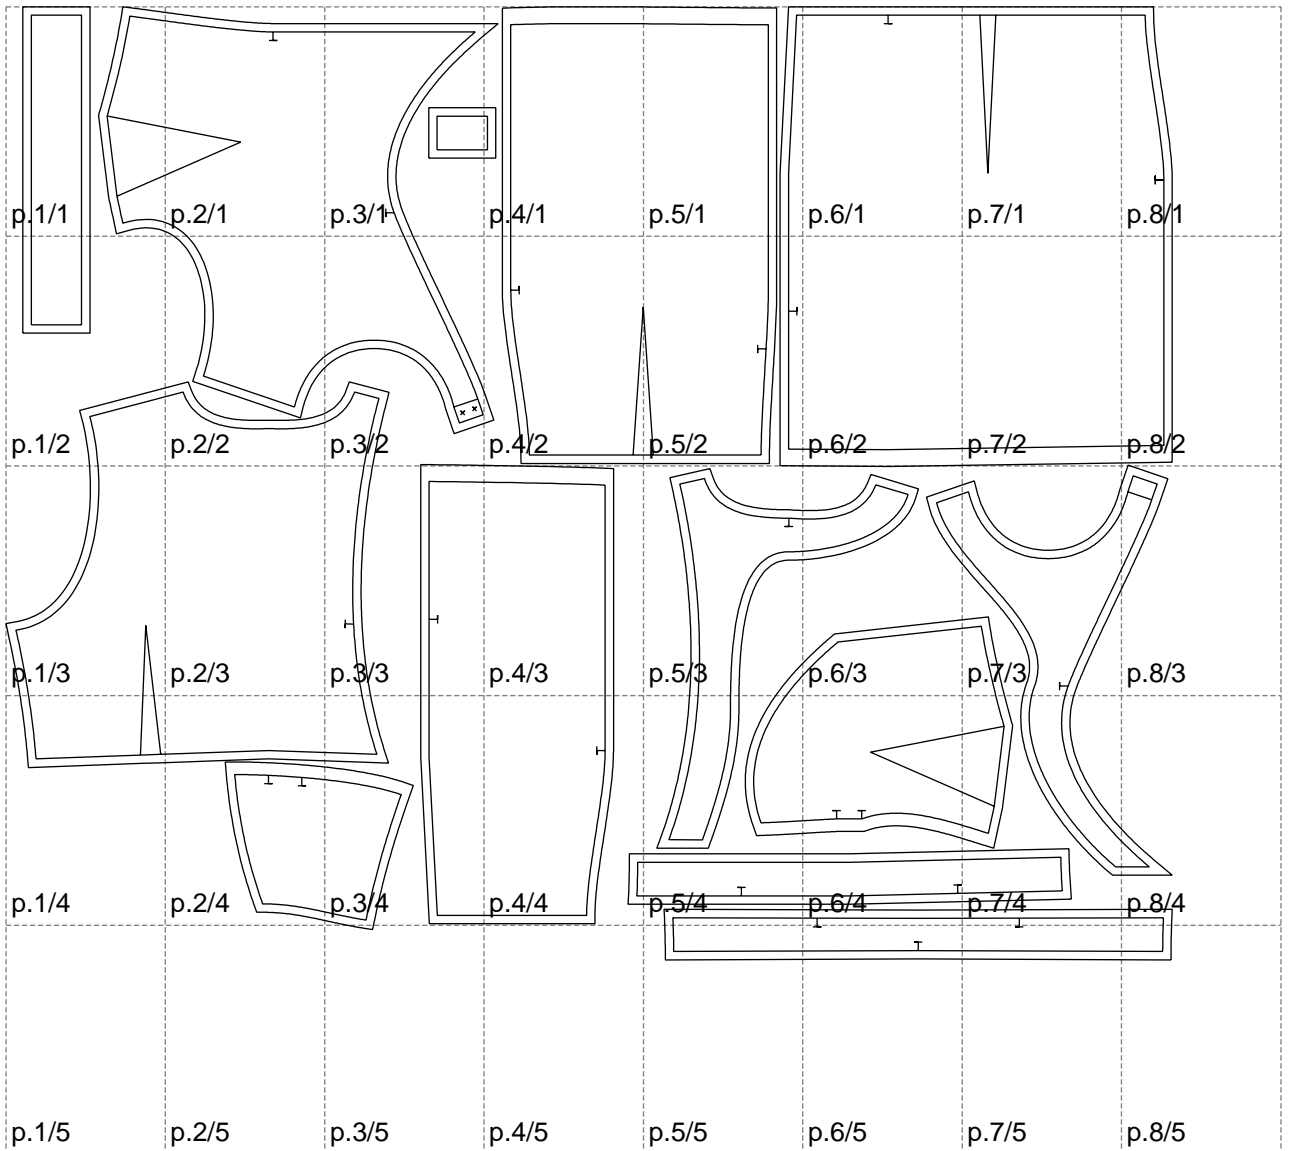

Not for print

Paper size: A4, size:1388.97 x1134.92 mm

# Example

size:1499.00 x1430.91 mm

Maneken =1 ver.0

rz\_1=170

rz\_16=116

rz\_17=100

rz\_18=98.8

rz\_19=124

rz\_20=121

---

. . . . .  
. . . . .  
. . . . .