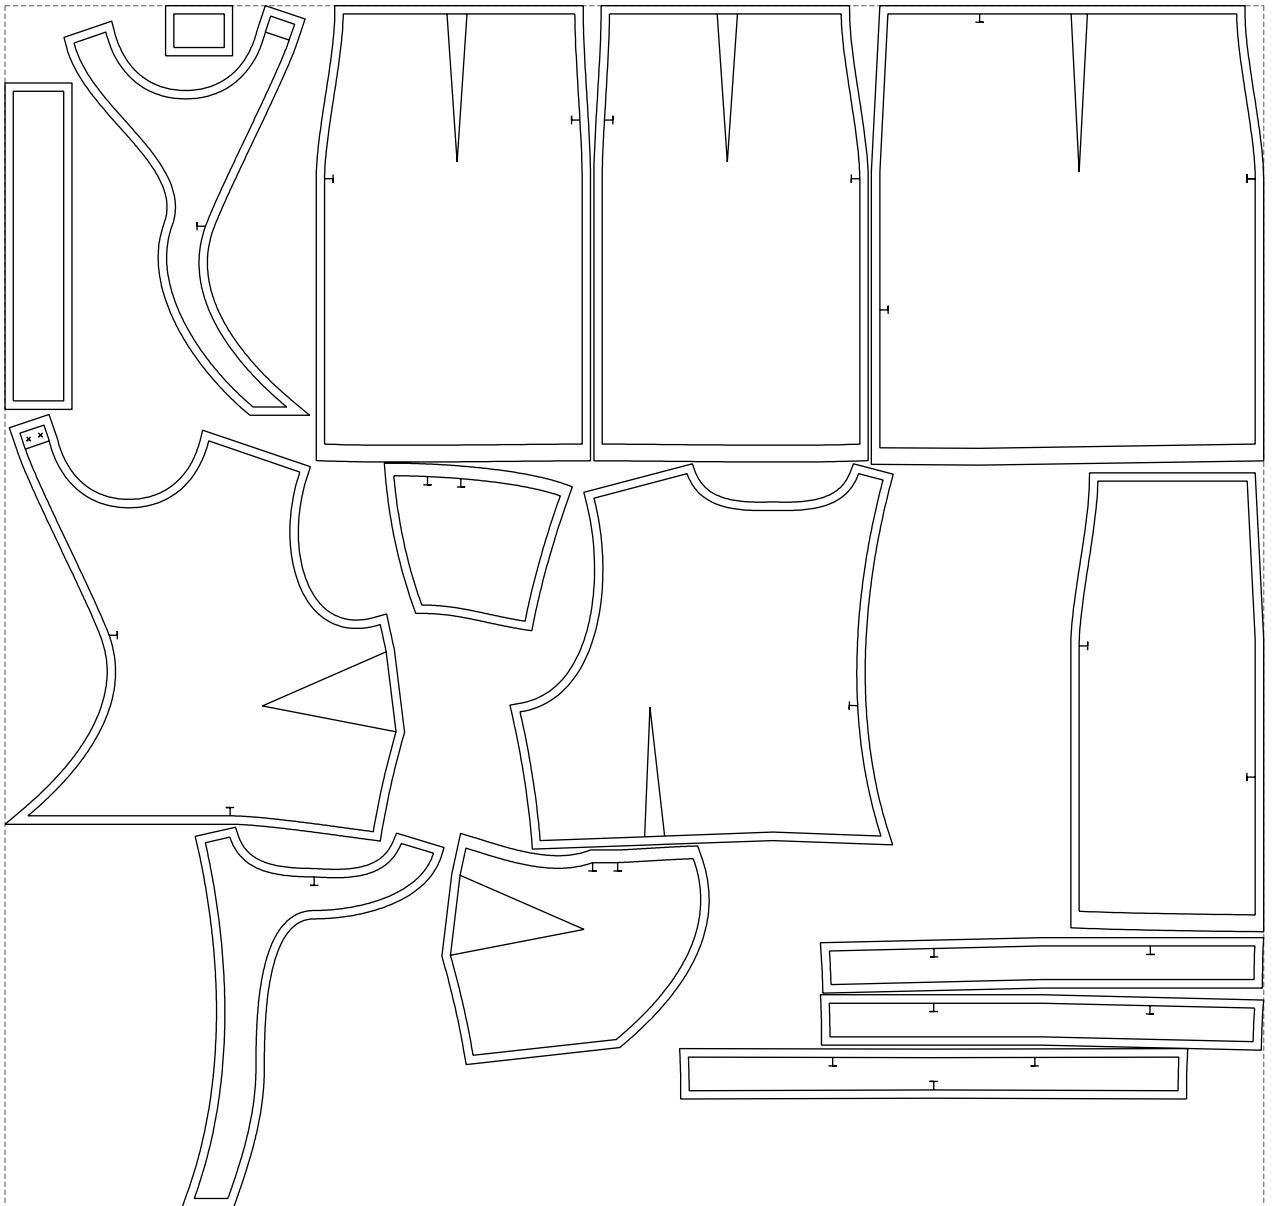

Not for print

Paper size: A4, size:1388.97 x1134.92 mm

# Example

size:1499.00 x1430.91 mm

Maneken =1 ver.0

rz\_1=170

rz\_16=116

rz\_17=100

rz\_18=98.8

rz\_19=124

rz\_20=121

---

. . . . .  
. . . . .  
. . . . .