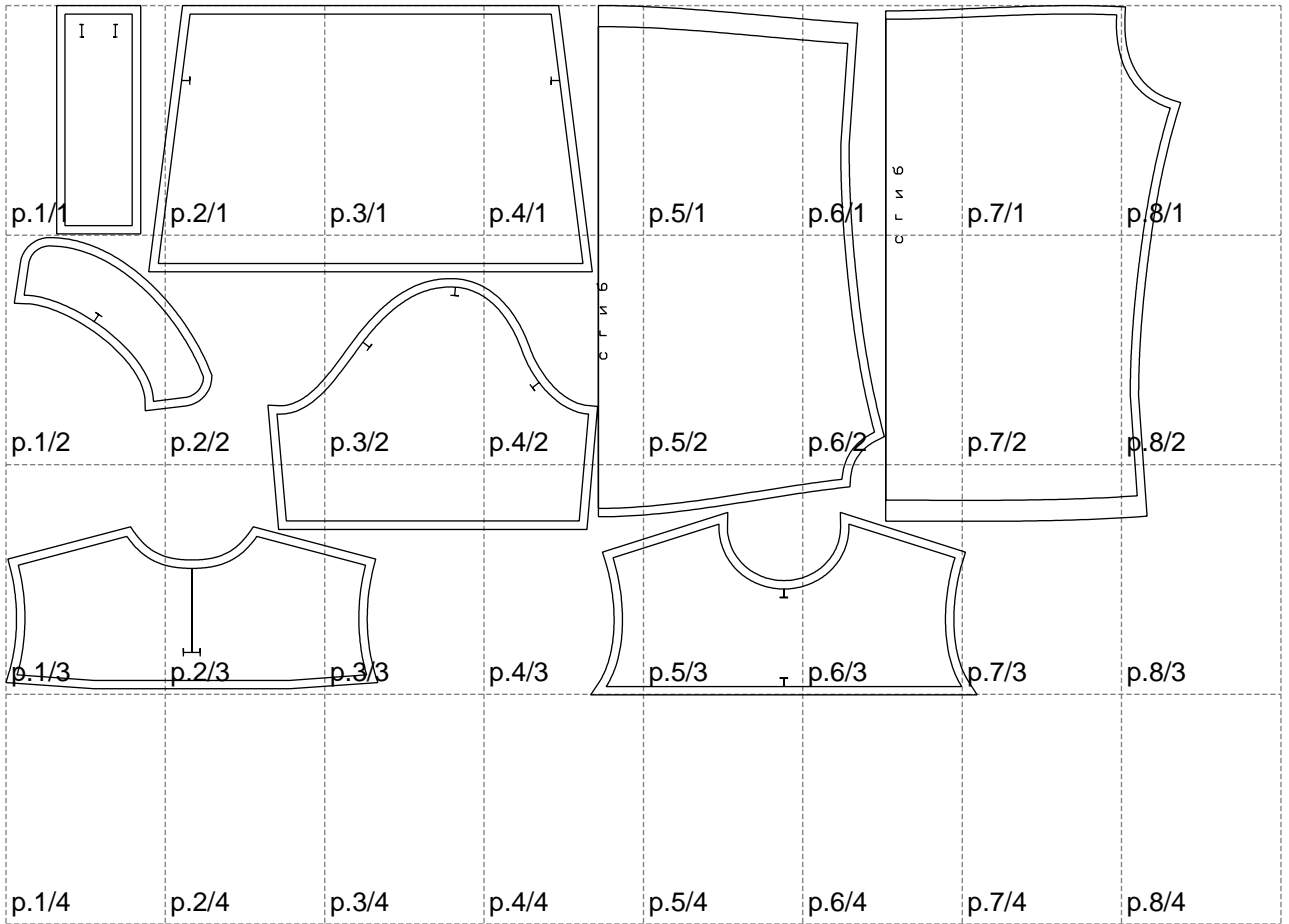

Not for print

Paper size: A4, size:1399.00 x820.92 mm

# Example

size:1256.95 x418.78 mm

Maneken =1 ver.0

rz\_1=170

rz\_16=104

rz\_17=88.9

rz\_18=84.4

rz\_19=112

rz\_20=109.3

---

. . . . .  
. . . . .  
. . . . .