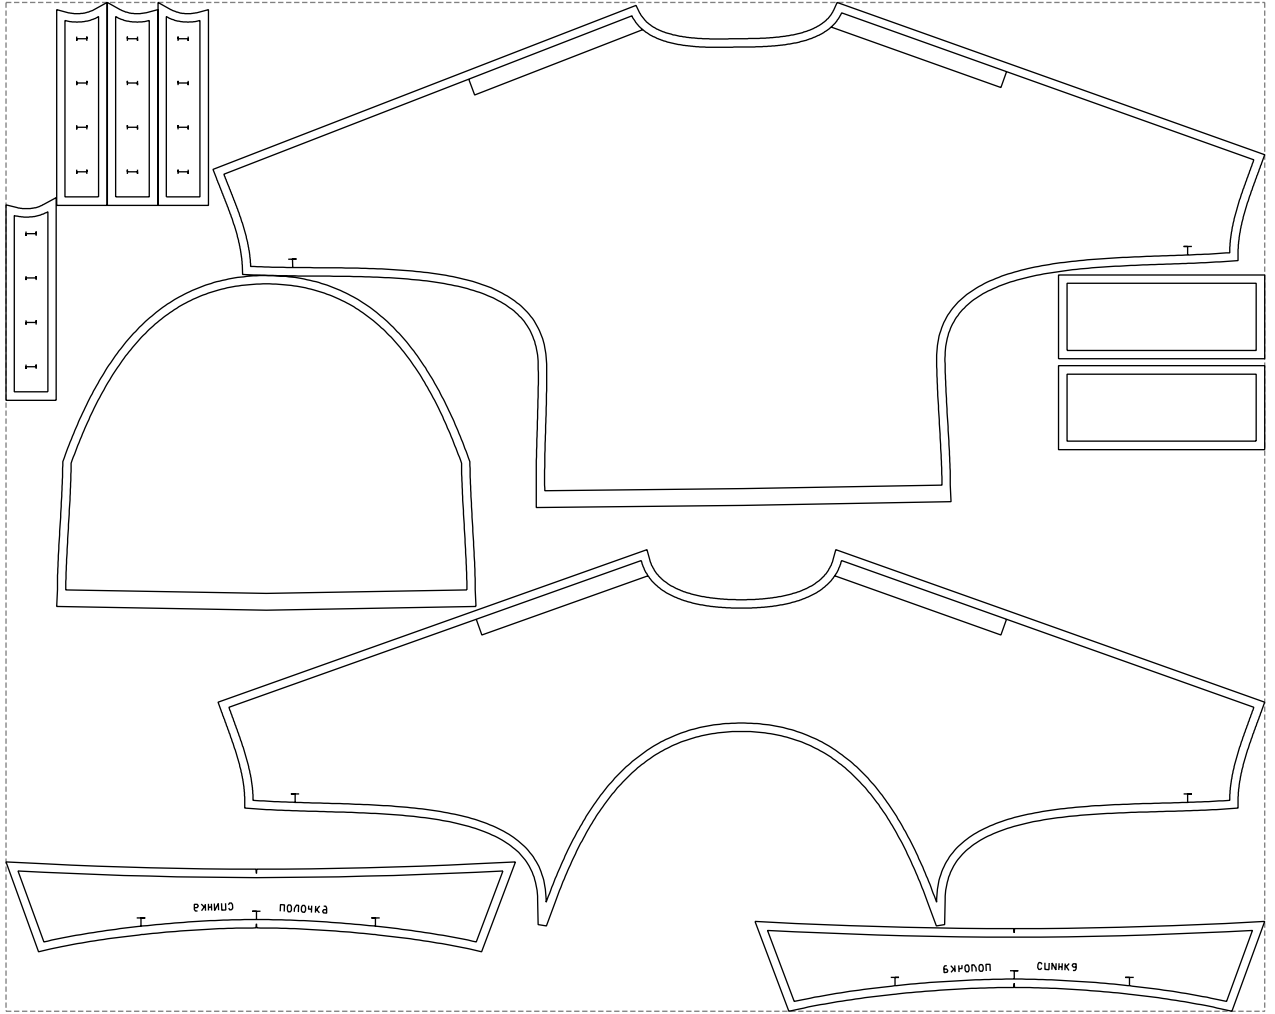

# Example

size:1499.00 x1201.61 mm

Maneken =1 ver.0

rz\_1=170

rz\_16=88

rz\_17=75.6

rz\_18=67.6

rz\_19=96

rz\_20=94.6

---

. . . . .  
. . . . .  
. . . . .