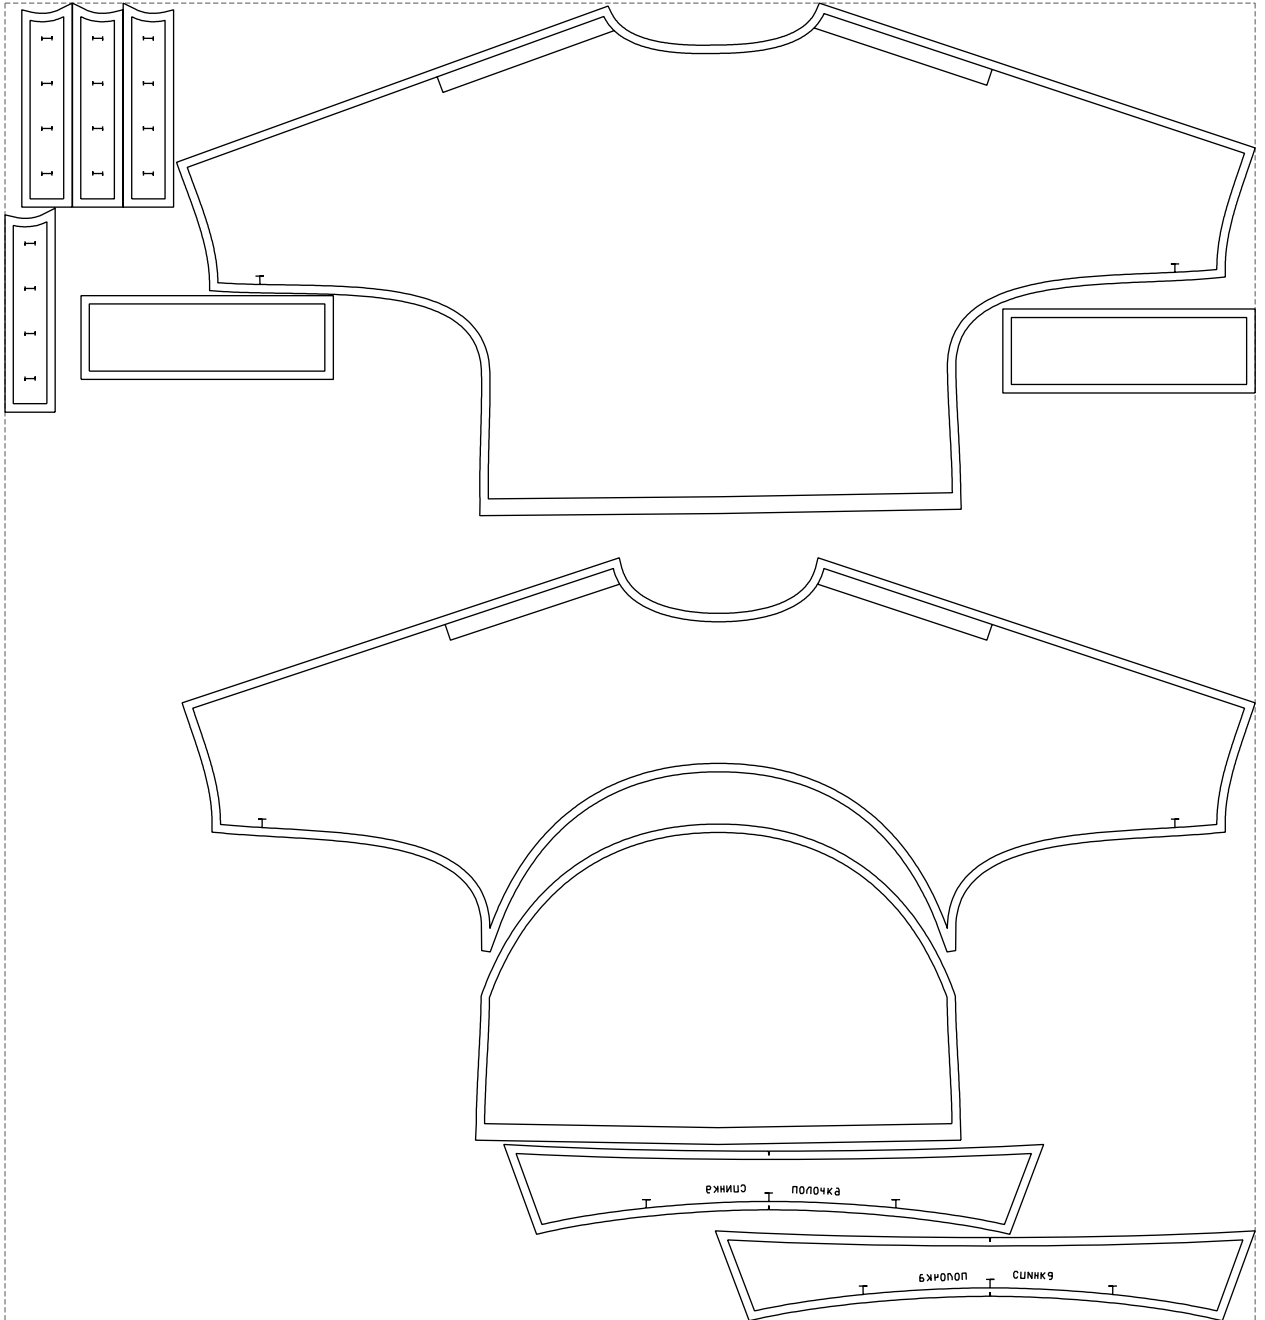

Not for print

Paper size: A4, size:1358.73 x722.27 mm

# Example

size:1488.94 x1569.59 mm

Maneken =1 ver.0

rz\_1=170

rz\_16=104

rz\_17=88.9

rz\_18=84.4

rz\_19=112

rz\_20=109.3

---

. . . . .  
. . . . .  
. . . . .