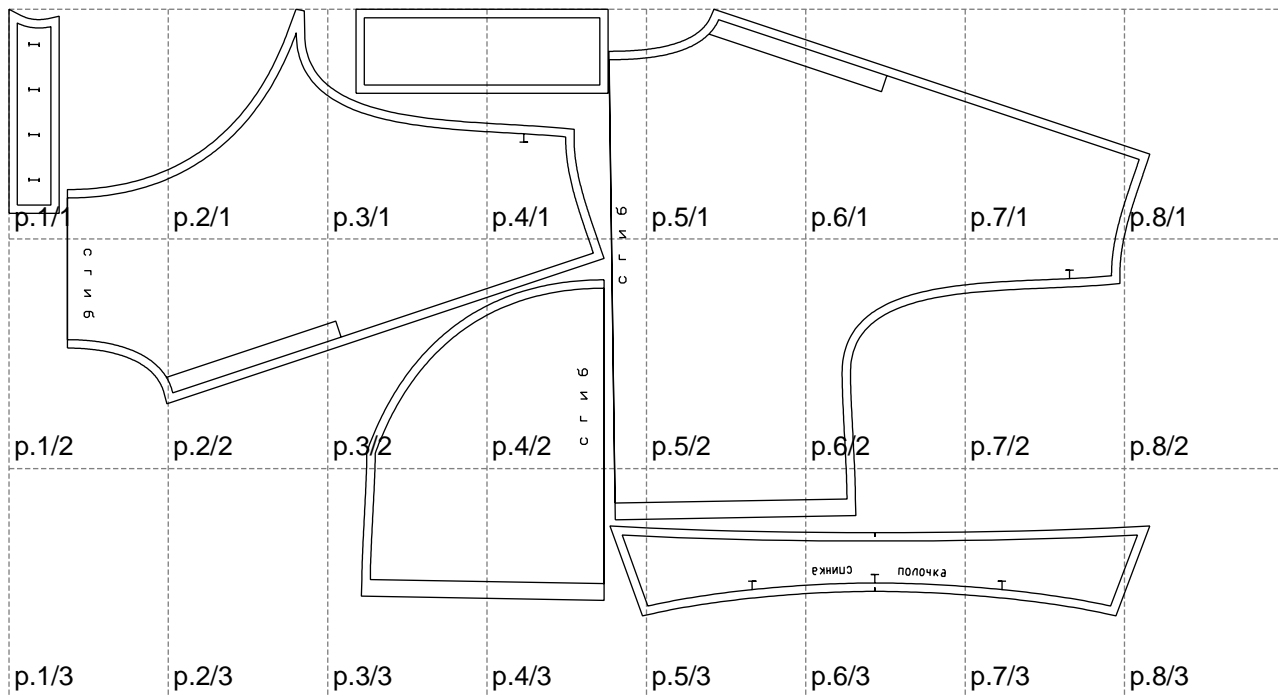

Not for print

Paper size: A4, size:1358.73 x722.27 mm

# Example

size:1488.94 x1569.59 mm

Maneken =1 ver.0

rz\_1=170

rz\_16=104

rz\_17=88.9

rz\_18=84.4

rz\_19=112

rz\_20=109.3

---

. . . . .  
. . . . .  
. . . . .