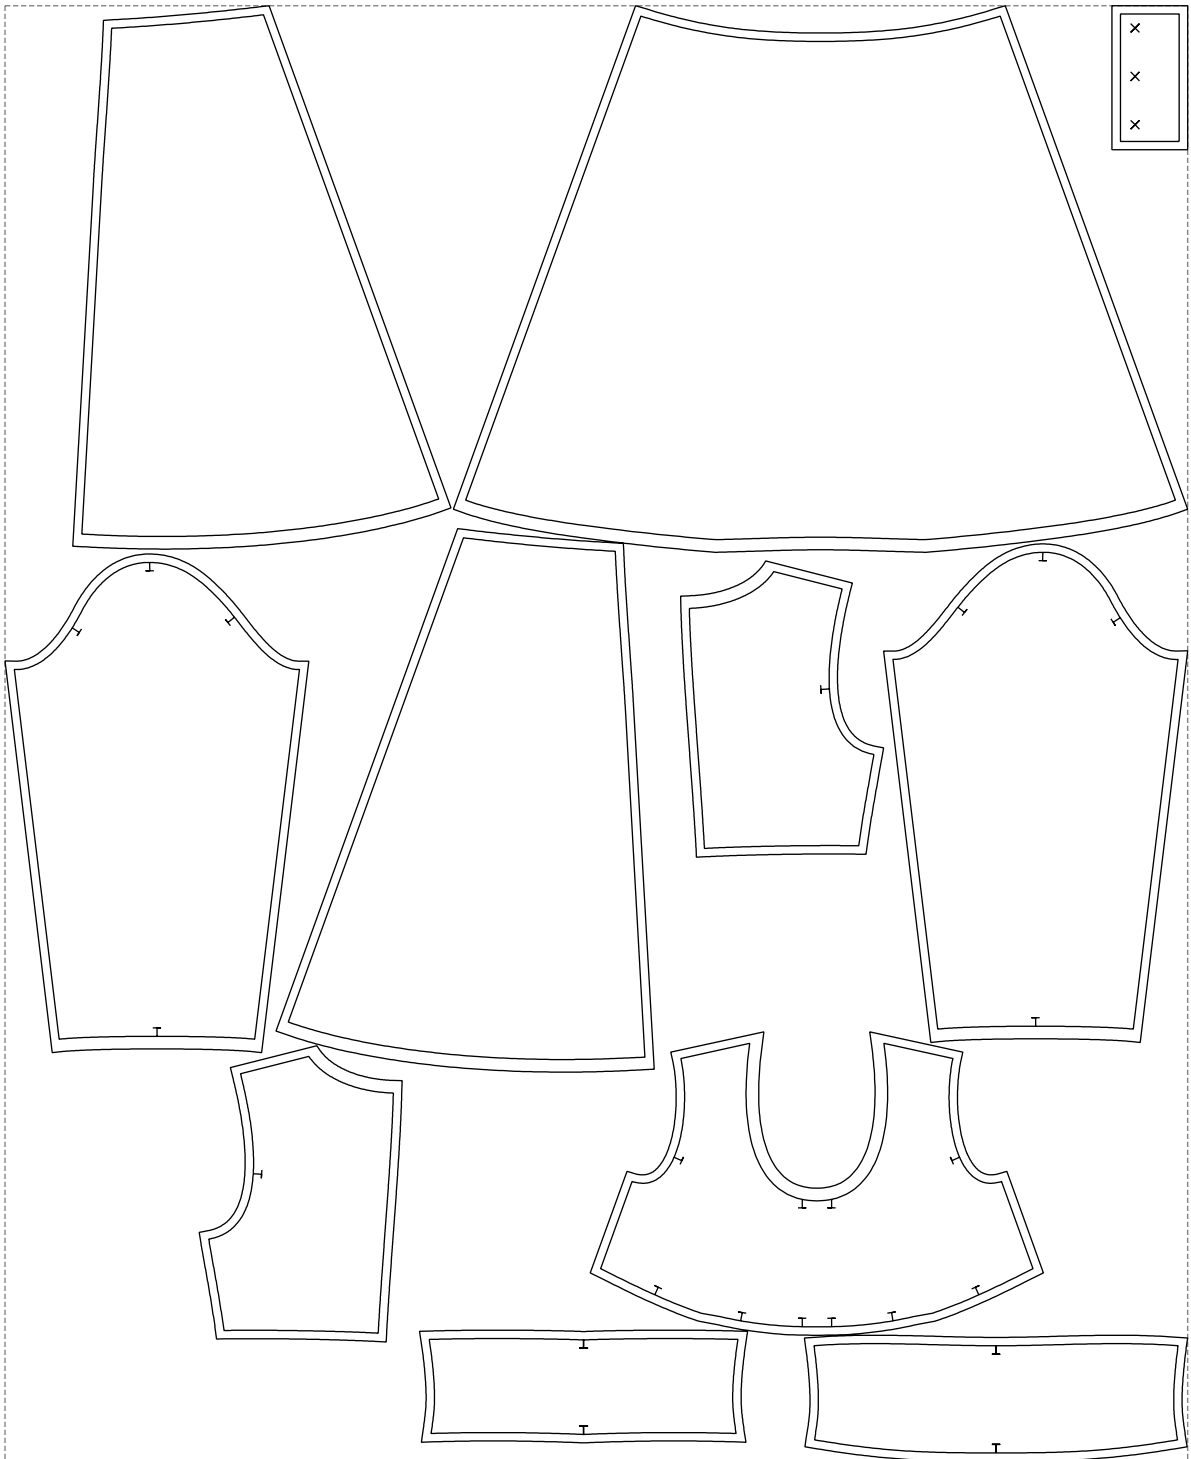

Not for print

Paper size: A4, size:1399.00 x891.43 mm

# Example

size:1408.45 x1733.92 mm

Maneken =1 ver.0

rz\_1=170

rz\_16=96

rz\_17=82

rz\_18=76

rz\_19=104

rz\_20=101.8

---

. . . . .  
. . . . .  
. . . . .