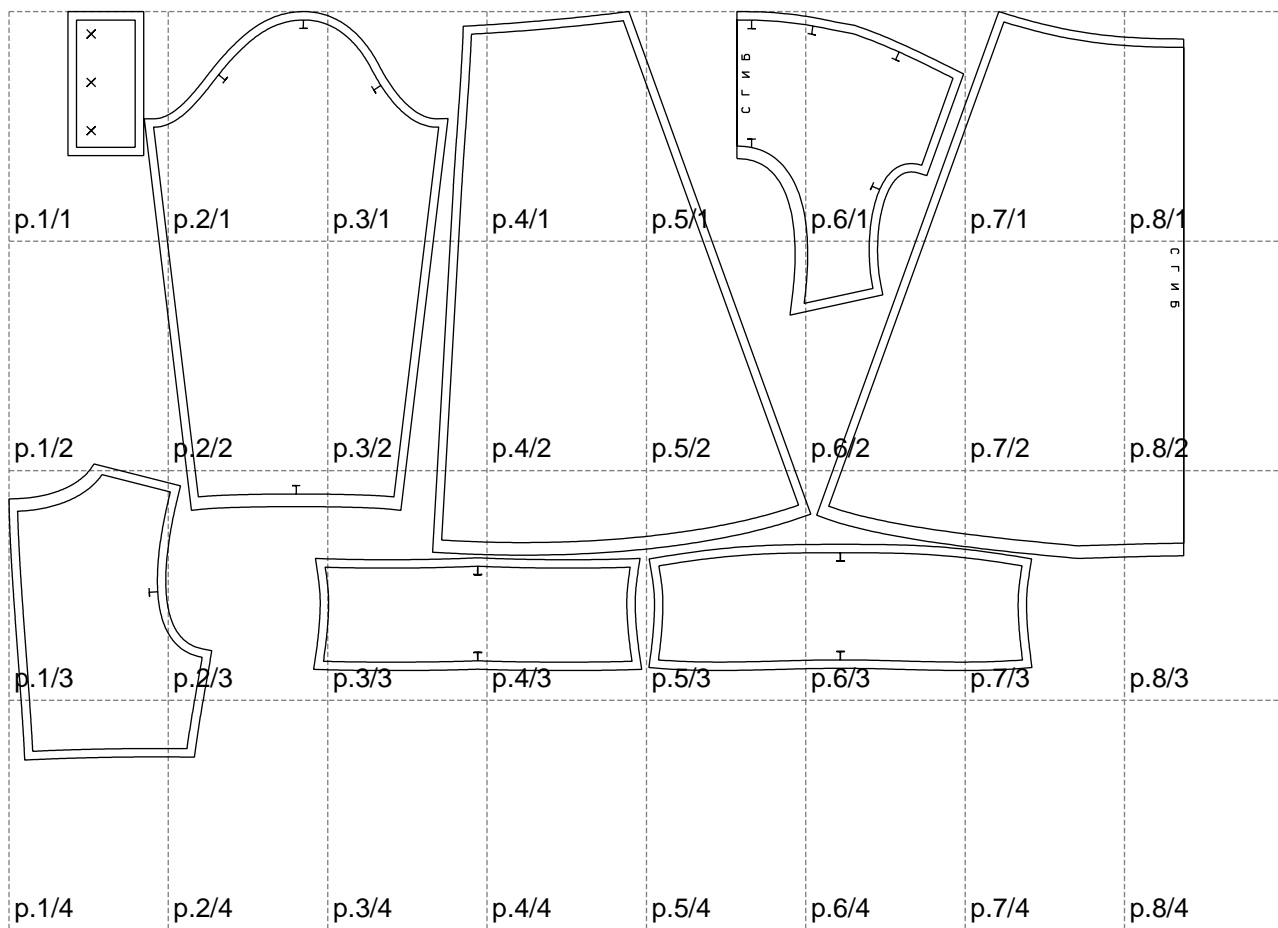

Not for print

Paper size: A4, size:1399.00 x891.43 mm

# Example

size:1408.45 x1733.92 mm

Maneken =1 ver.0

rz\_1=170

rz\_16=96

rz\_17=82

rz\_18=76

rz\_19=104

rz\_20=101.8

---

. . . . .  
. . . . .  
. . . . .