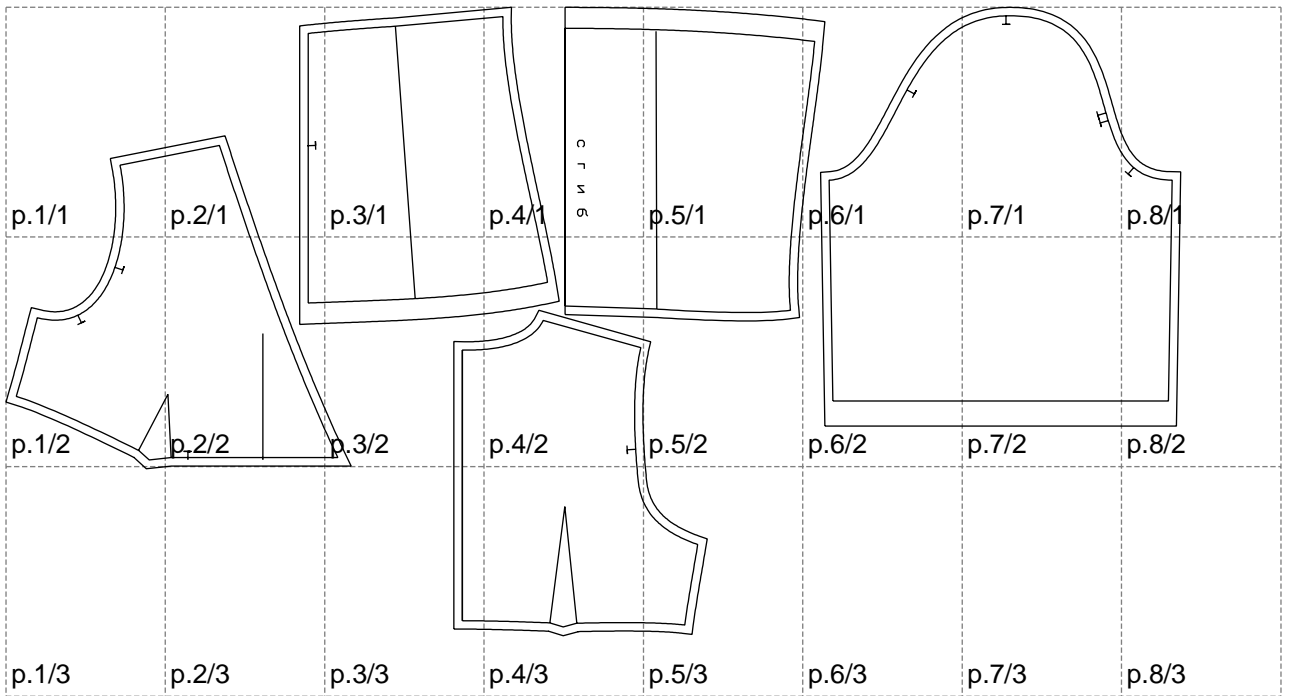

Not for print

Paper size: A4, size:1399.00 x748.13 mm

# Example

size:1478.85 x1047.45 mm

Maneken =1 ver.0

rz\_1=170

rz\_16=104

rz\_17=88.9

rz\_18=84.4

rz\_19=112

rz\_20=109.3

---

. . . . .  
. . . . .  
. . . . .