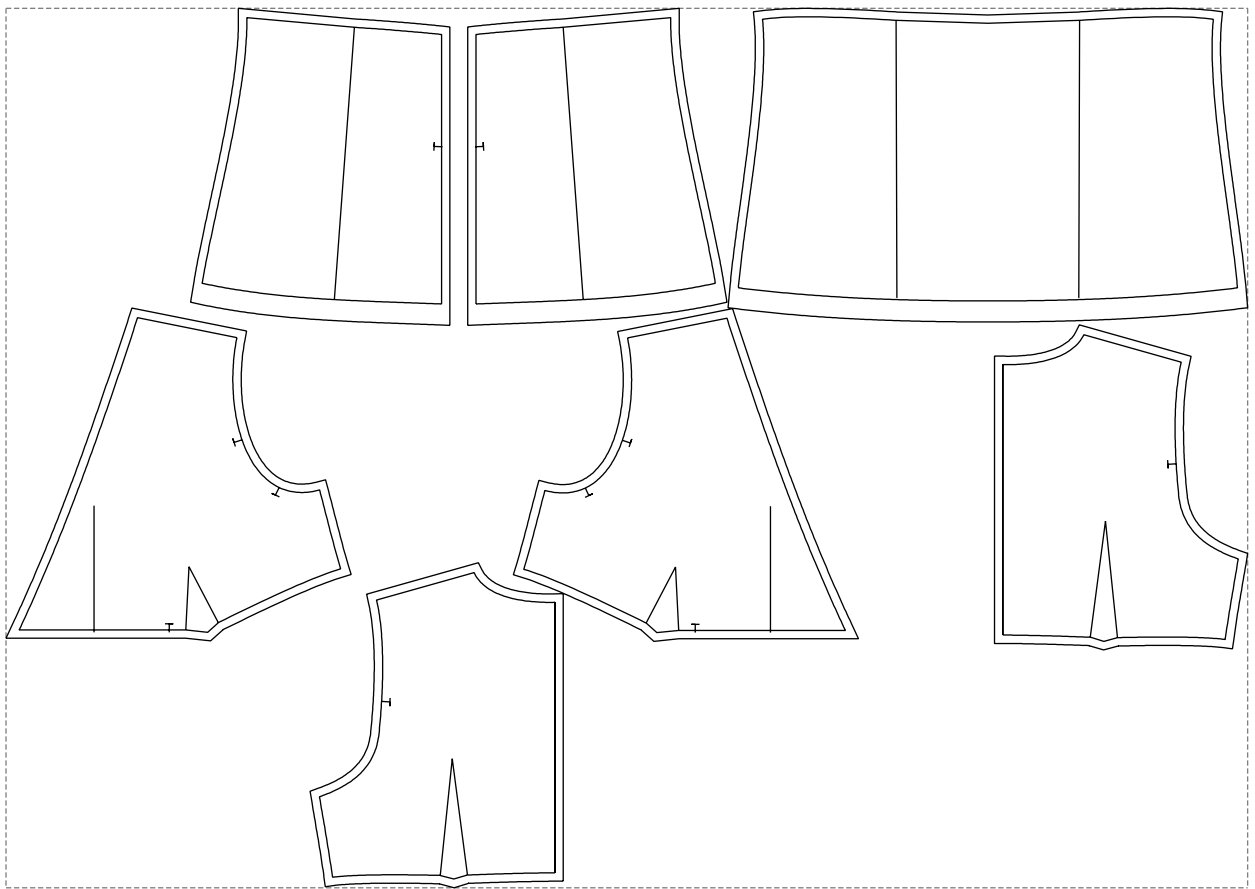

Not for print

Paper size: A4, size:1399.00 x748.13 mm

# Example

size:1478.85 x1047.45 mm

Maneken =1 ver.0

rz\_1=170

rz\_16=104

rz\_17=88.9

rz\_18=84.4

rz\_19=112