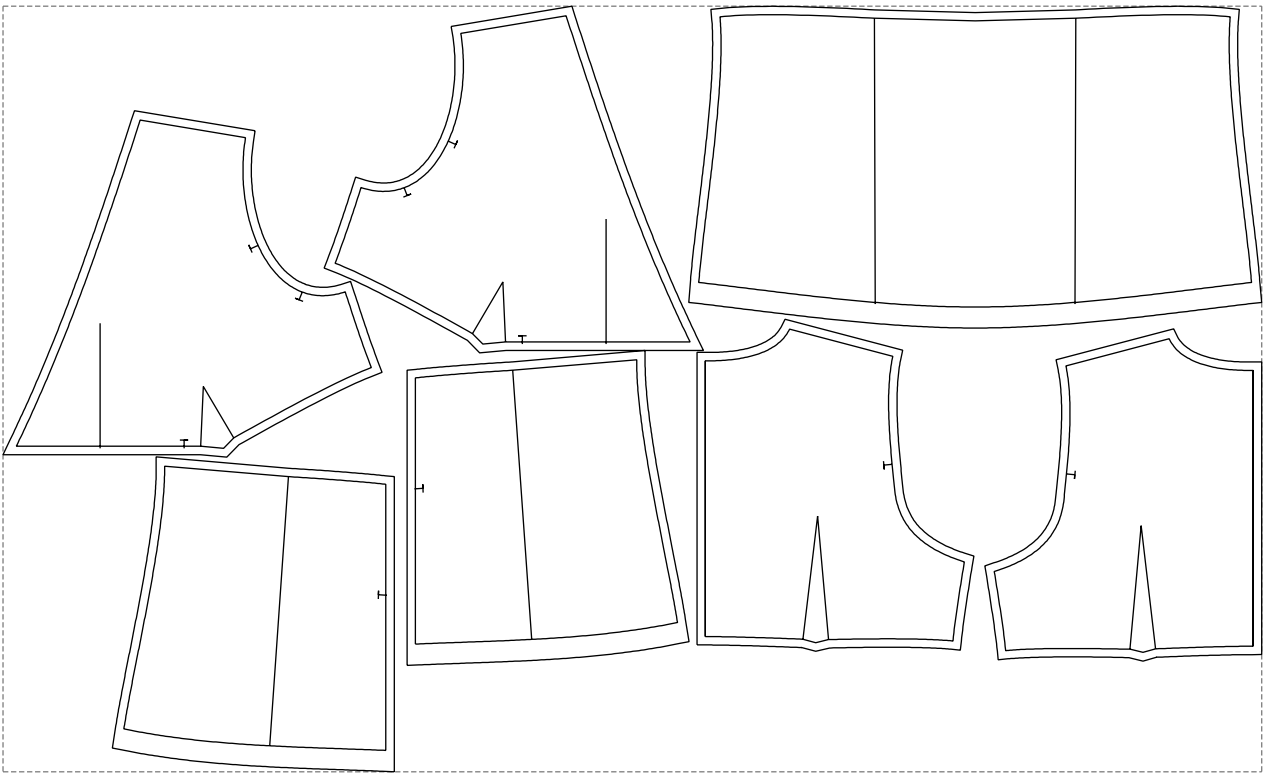

Not for print

Paper size: A4, size:1348.84 x760.81 mm

# Example

size:1499.00 x911.80 mm

Maneken =1 ver.0

rz\_1=170

rz\_16=116

rz\_17=100

rz\_18=98.8

rz\_19=124

rz\_20=121

---

. . . . .  
. . . . .  
. . . . .