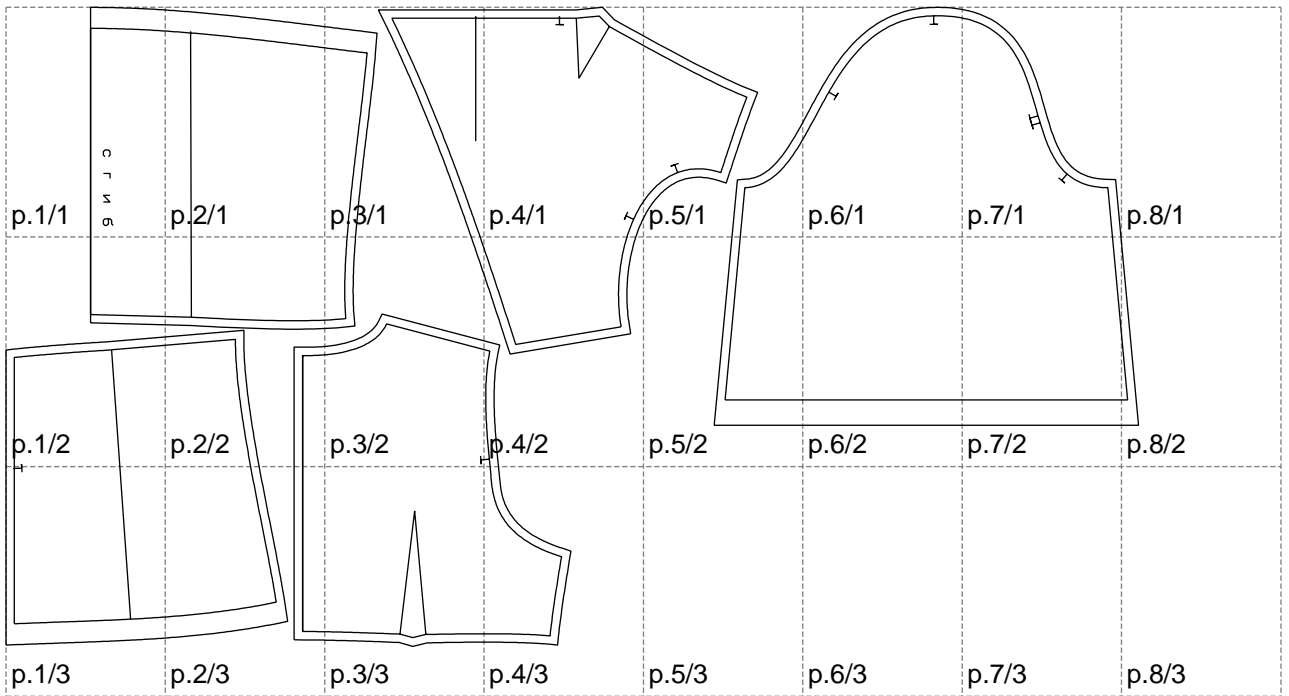

Not for print

Paper size: A4, size:1348.84 x760.81 mm

# Example

size:1499.00 x911.80 mm

Maneken =1 ver.0

rz\_1=170

rz\_16=116

rz\_17=100

rz\_18=98.8

rz\_19=124

rz\_20=121

---

. . . . .  
. . . . .  
. . . . .