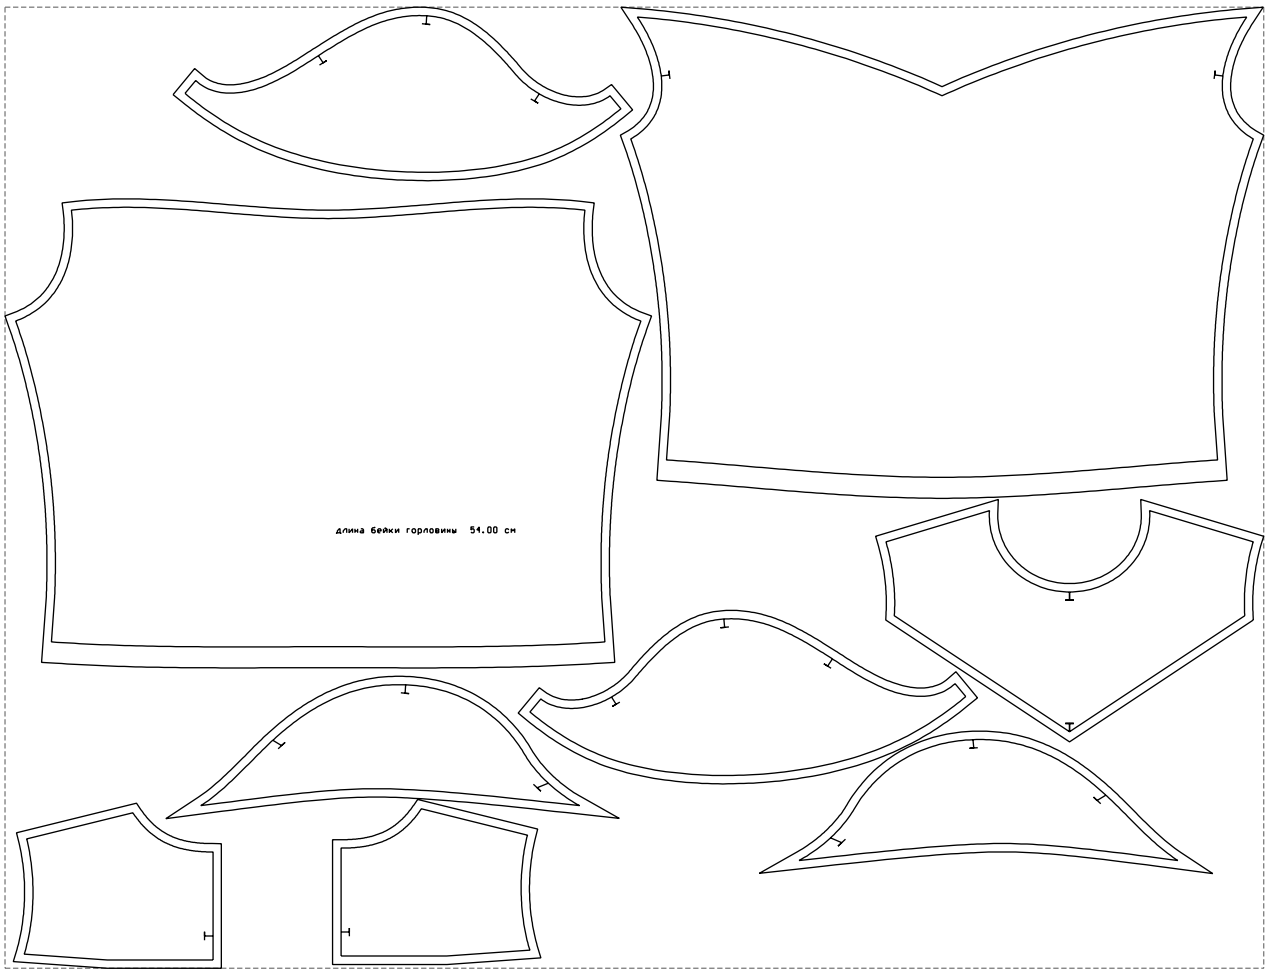

Not for print

Paper size: A4, size:1330.85 x742.68 mm

# Example

size:1499.00 x1144.85 mm

Maneken =1 ver.0

rz\_1=170

rz\_16=116

rz\_17=100

rz\_18=98.8

rz\_19=124