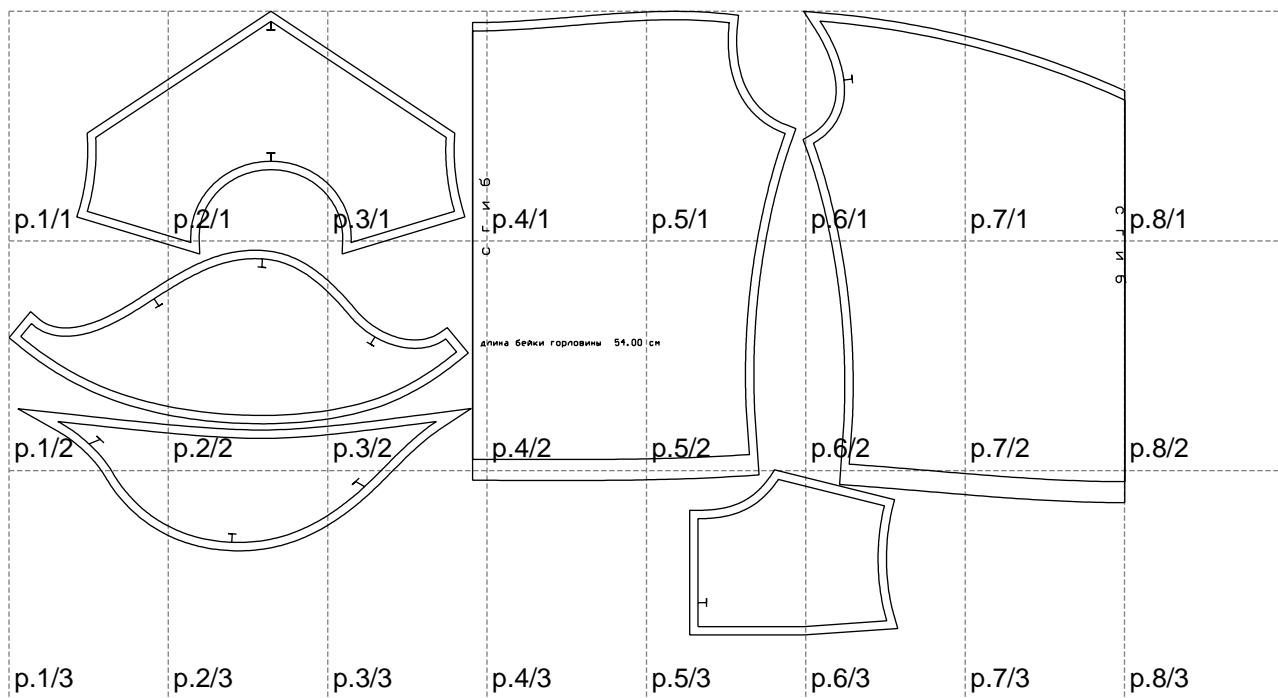

Not for print

Paper size: A4, size:1330.85 x742.68 mm

# Example

size:1499.00 x1144.85 mm

Maneken =1 ver.0

rz\_1=170

rz\_16=116

rz\_17=100

rz\_18=98.8

rz\_19=124

rz\_20=121

---

. . . . .  
. . . . .  
. . . . .