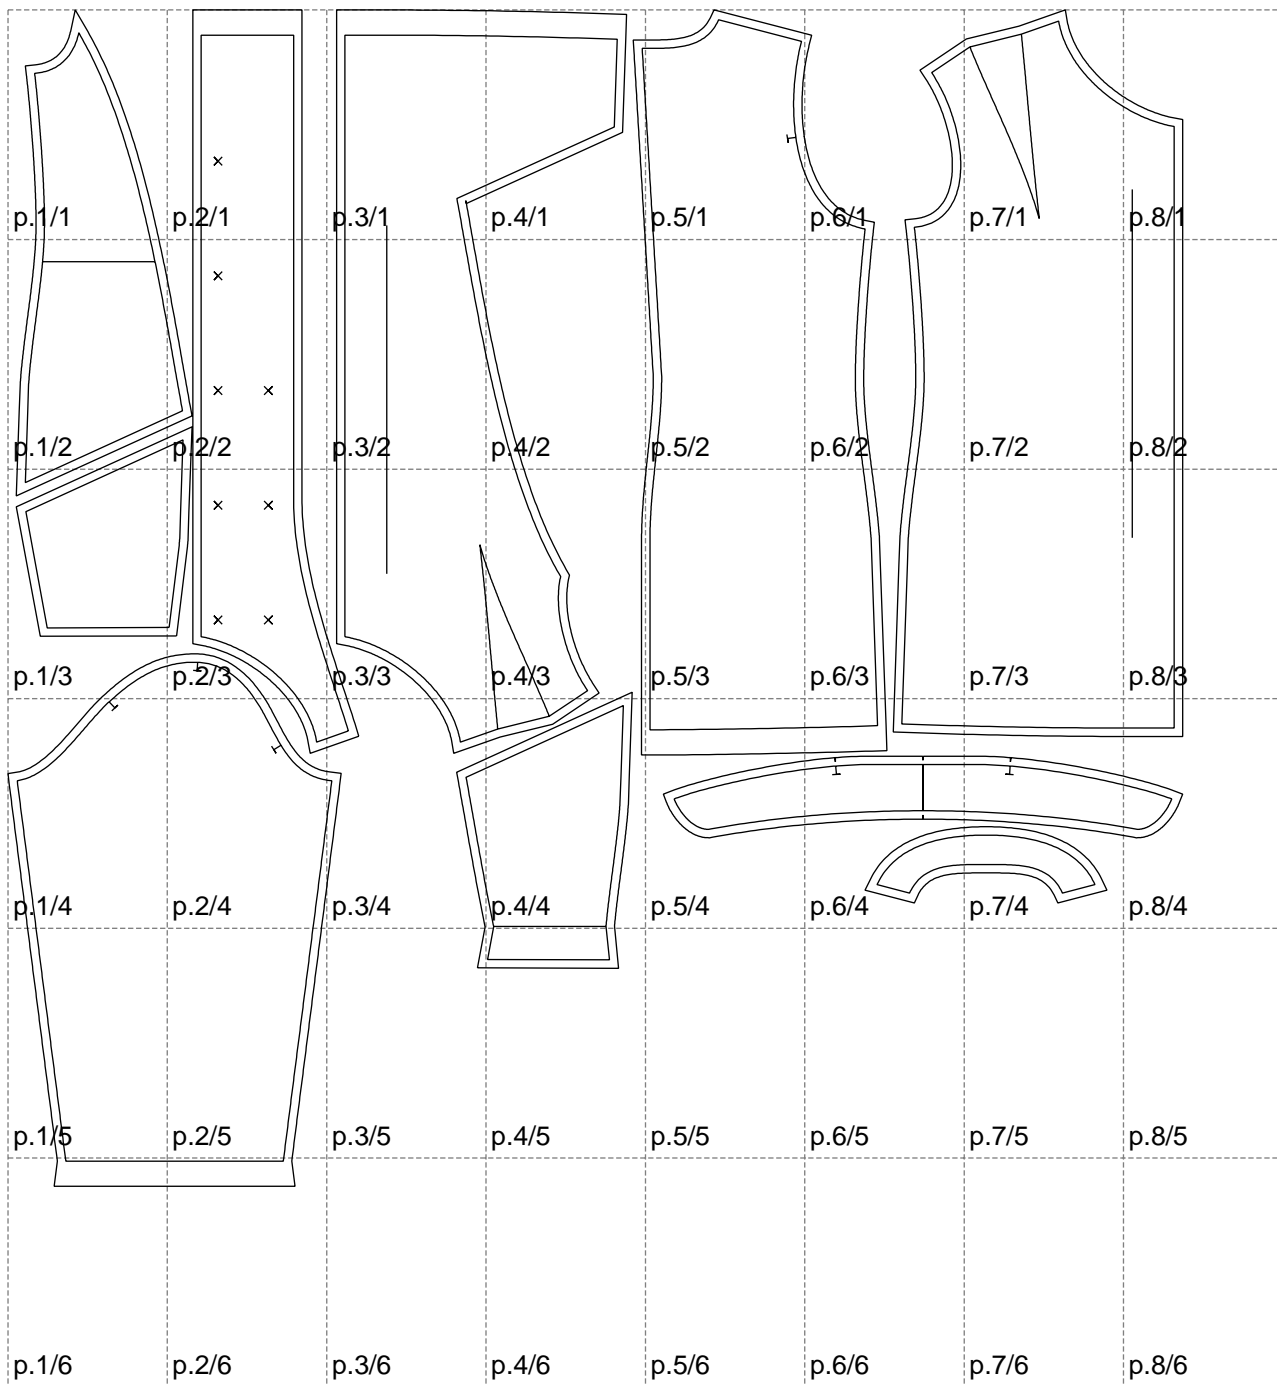

Not for print

Paper size: A4, size:1399.00 x1400.86 mm

# Example

size:1499.00 x1851.52 mm

Maneken =1 ver.0

rz\_1=170

rz\_16=92

rz\_17=78.8

rz\_18=71.8

rz\_19=100

rz\_20=98.1

---

. . . . .  
. . . . .  
. . . . .