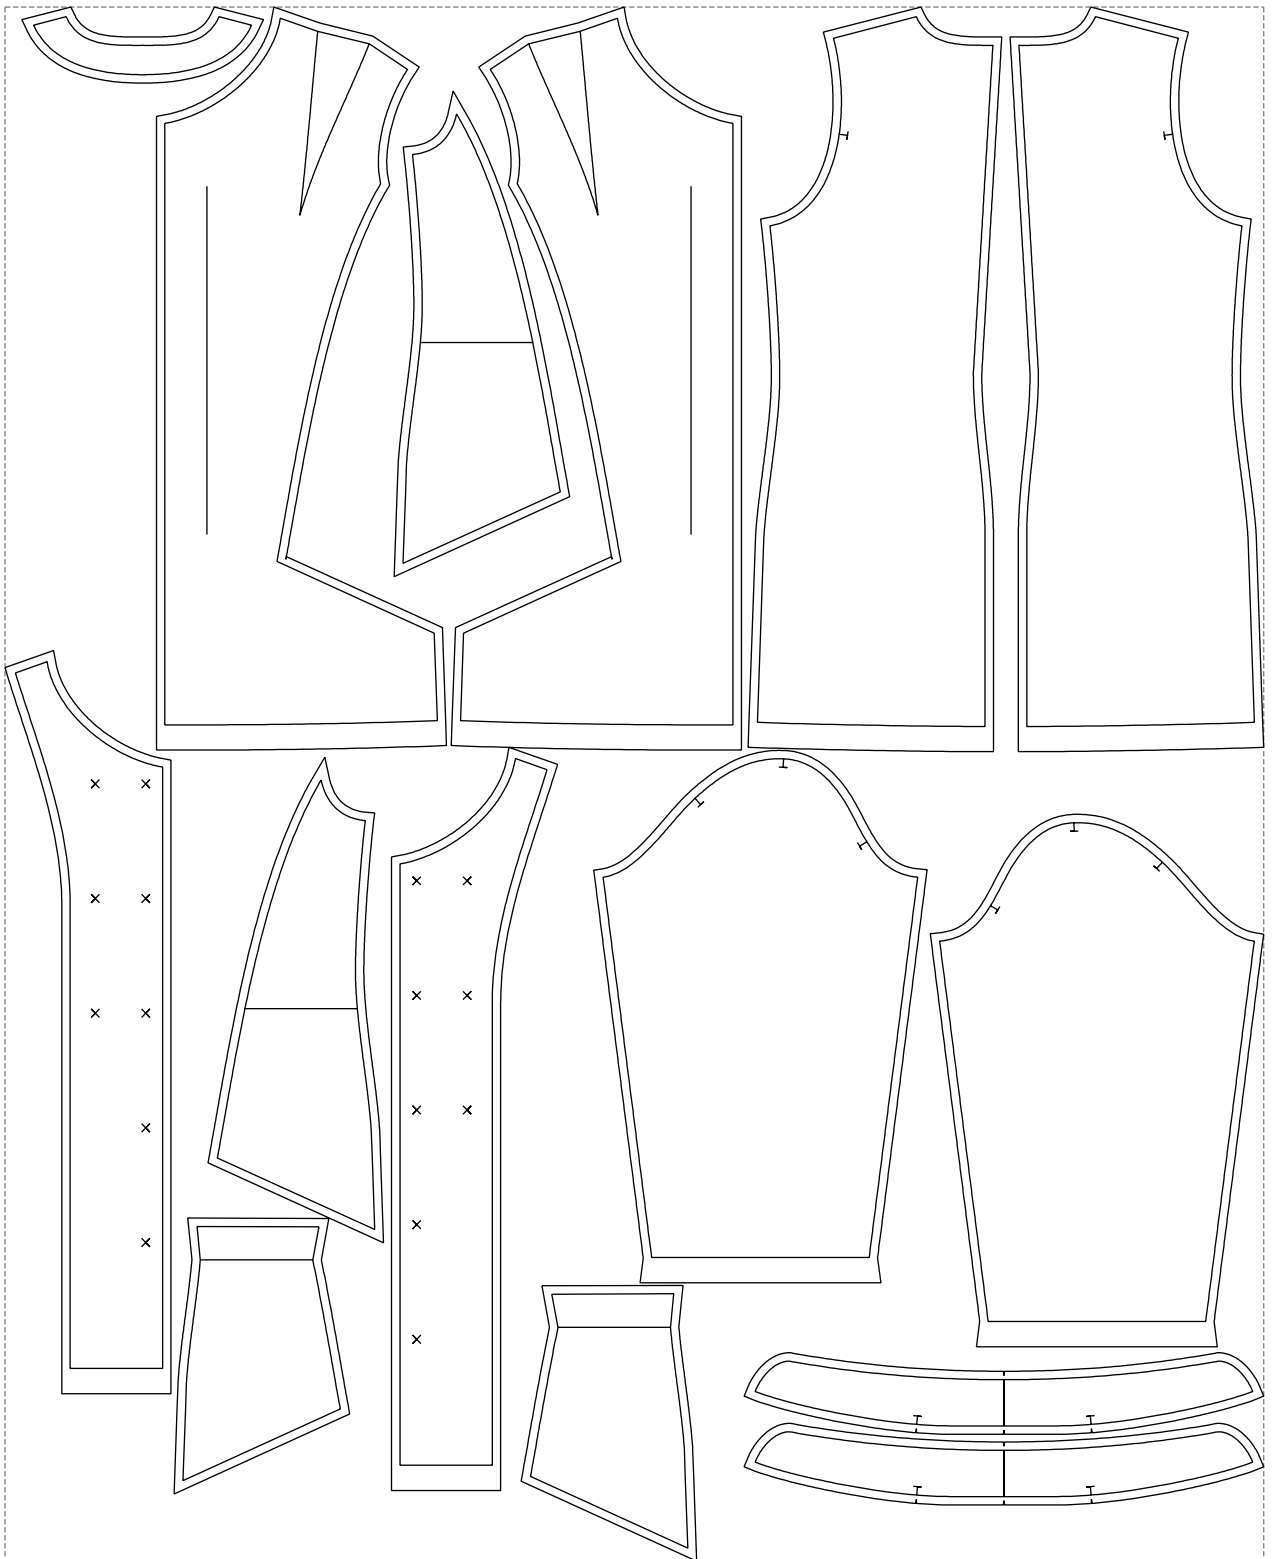

# Example

size:1499.00 x1851.52 mm

Maneken =1 ver.0

rz\_1=170

rz\_16=92

rz\_17=78.8

rz\_18=71.8

rz\_19=100