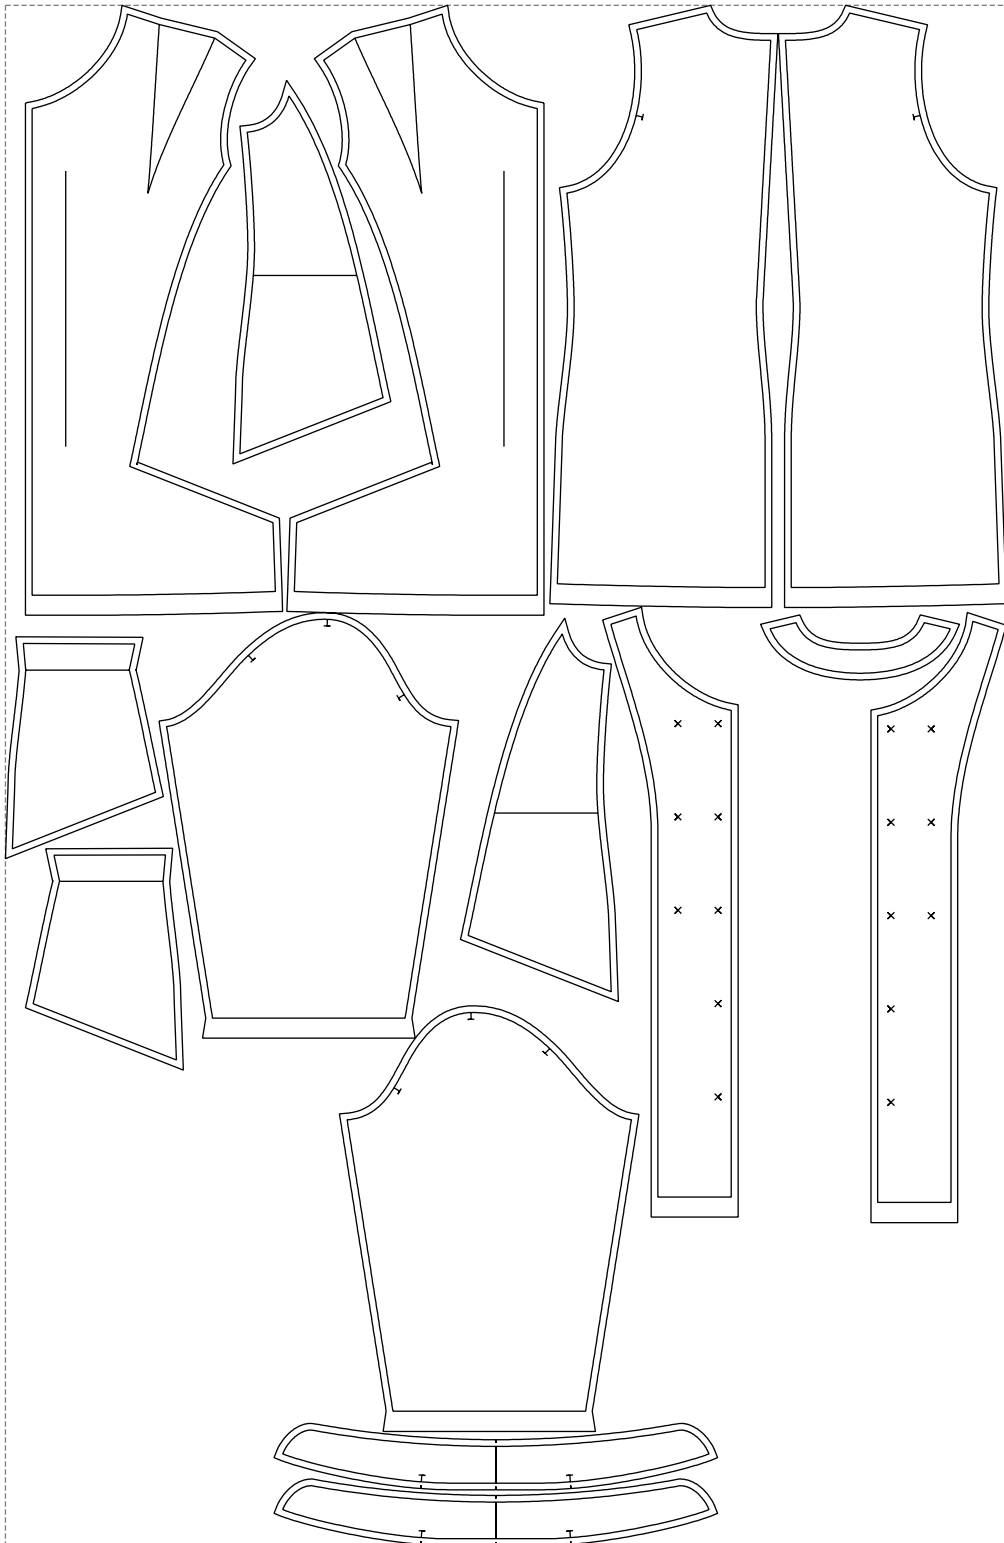

Not for print

Paper size: A4, size:1399.00 x1518.15 mm

# Example

size:1499.00 x2306.82 mm

Maneken =1 ver.0

rz\_1=170

rz\_16=108

rz\_17=92.5

rz\_18=89.2

rz\_19=116