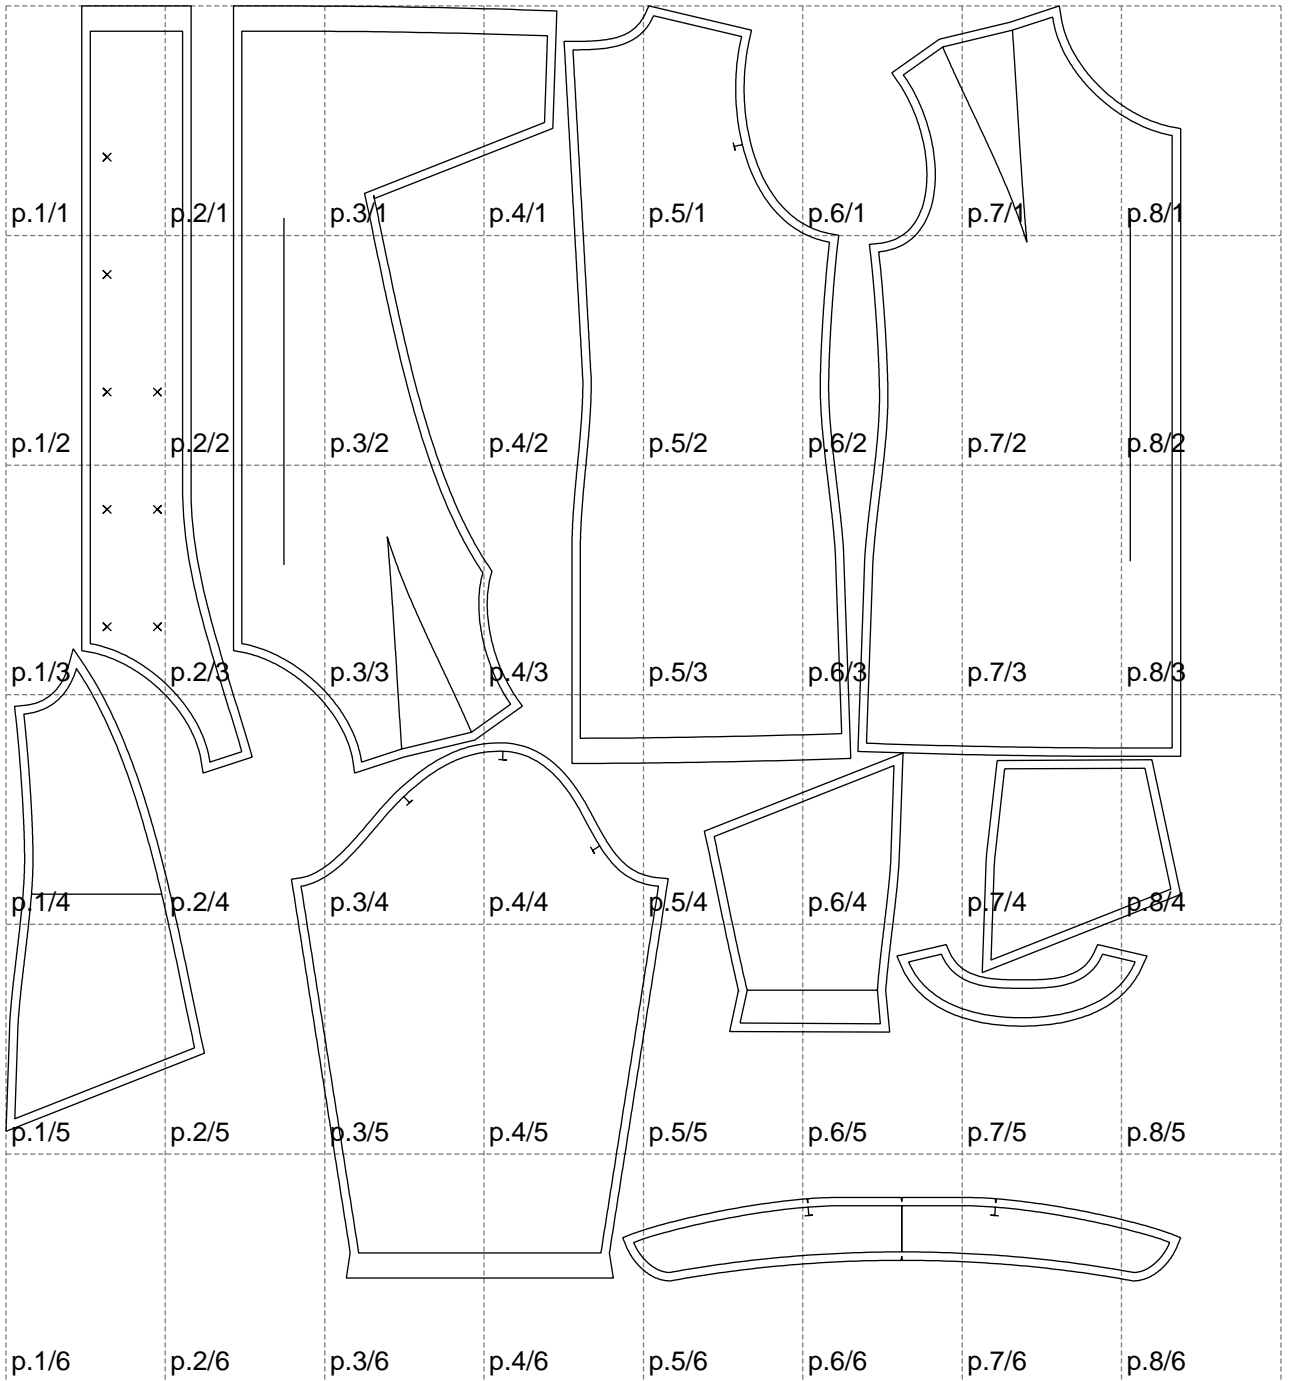

Not for print

Paper size: A4, size:1399.00 x1518.15 mm

# Example

size:1499.00 x2306.82 mm

Maneken =1 ver.0

rz\_1=170

rz\_16=108

rz\_17=92.5

rz\_18=89.2

rz\_19=116

rz\_20=113

---

. . . . .  
. . . . .  
. . . . .